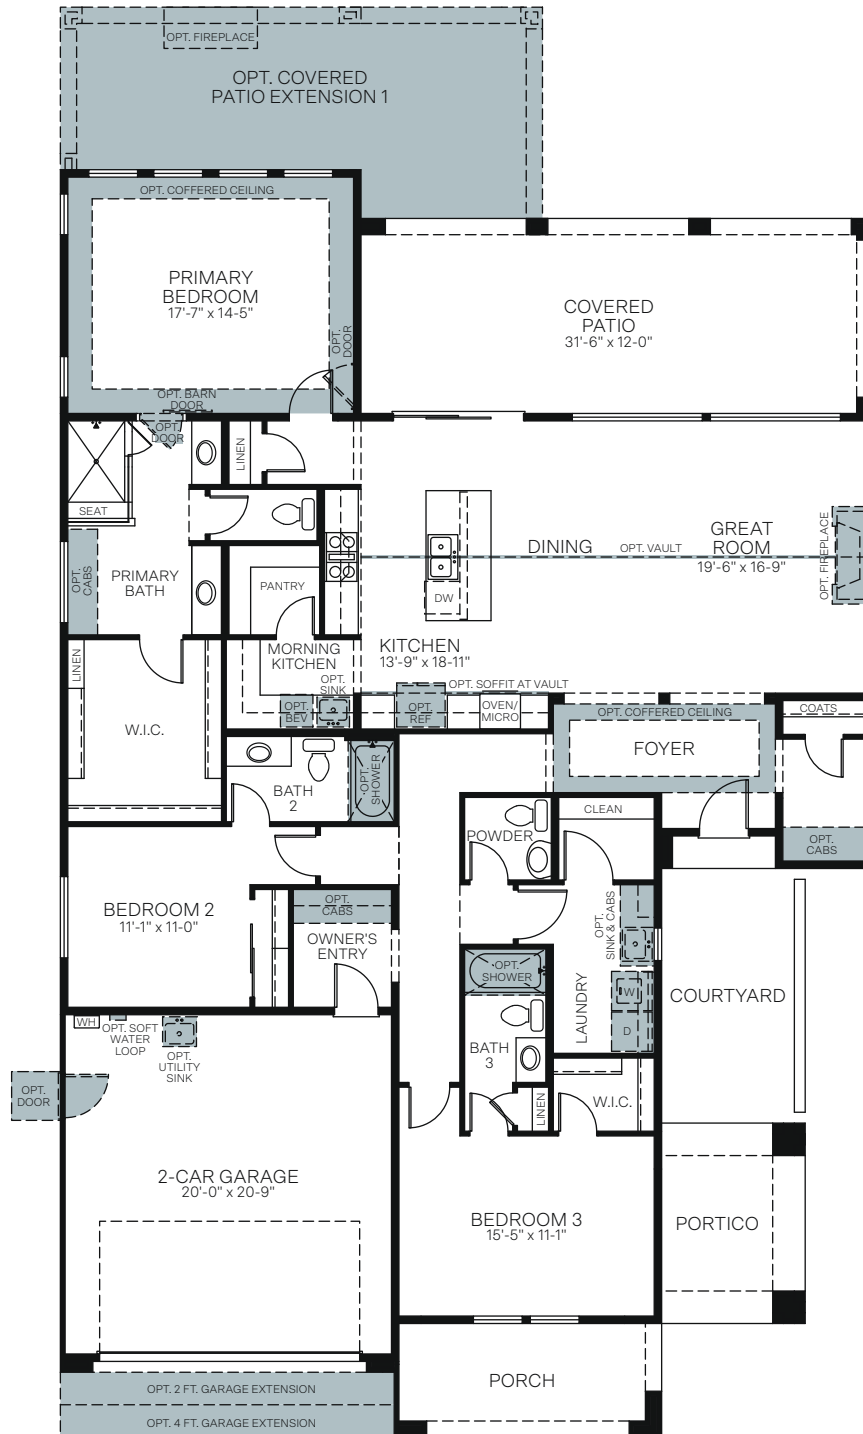

Overlook

At the Dells

OASIS | PLAN 5123

SINGLE-STORY • 2,312 SQ. FT.

OPTIONAL PRIMARY RETREAT
 (OPTION INCLUDES COVERED PATIO EXTENSION 4.
 NOT AVAILABLE WITH COVERED PATIO 2
 AT PRIMARY BEDROOM OR COVERED PATIO EXTENSION 1)

OPTIONAL HOME PLUS

**OPTIONAL GREAT ROOM EXTENSION
 W/ EXTENDED PATIO 3**
 (OPTION INCLUDES COVERED PATIO EXTENSION 3)

**OPTIONAL FREESTANDING TUB
 AT PRIMARY BATHROOM**