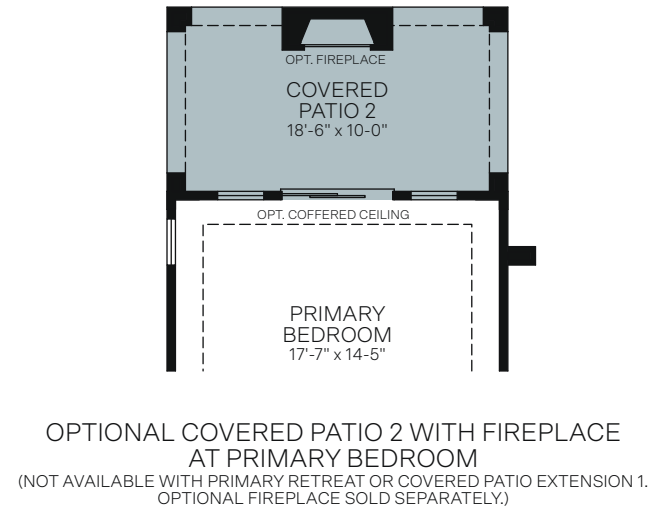

Overlook

At the Dells

OASIS | PLAN 5123

SINGLE-STORY • 2,312 SQ. FT.

OPTIONAL PRIMARY RETREAT
 (OPTION INCLUDES COVERED PATIO EXTENSION 4.
 NOT AVAILABLE WITH COVERED PATIO 2
 AT PRIMARY BEDROOM OR COVERED PATIO EXTENSION 1)

OPTIONAL HOME PLUS

**OPTIONAL GREAT ROOM EXTENSION
 W/ EXTENDED PATIO 3**
 (OPTION INCLUDES COVERED PATIO EXTENSION 3)

**OPTIONAL FREESTANDING TUB
 AT PRIMARY BATHROOM**