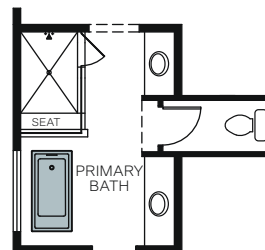

Overlook

At the Dells

OASIS | PLAN 5123

SINGLE-STORY • 2,312 SQ. FT.

OPTIONAL PRIMARY RETREAT
 (OPTION INCLUDES COVERED PATIO EXTENSION 4.
 NOT AVAILABLE WITH COVERED PATIO 2
 AT PRIMARY BEDROOM OR COVERED PATIO EXTENSION 1)

OPTIONAL HOME PLUS

**OPTIONAL GREAT ROOM EXTENSION
 W/ EXTENDED PATIO 3**
 (OPTION INCLUDES COVERED PATIO EXTENSION 3)

**OPTIONAL FREESTANDING TUB
 AT PRIMARY BATHROOM**