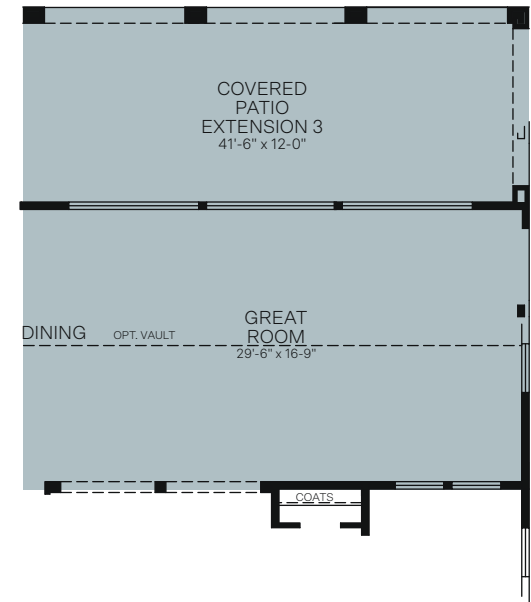

Overlook

At the Dells

OASIS | PLAN 5123

SINGLE-STORY • 2,312 SQ. FT.

OPTIONAL PRIMARY RETREAT
 (OPTION INCLUDES COVERED PATIO EXTENSION 4.
 NOT AVAILABLE WITH COVERED PATIO 2
 AT PRIMARY BEDROOM OR COVERED PATIO EXTENSION 1)

OPTIONAL HOME PLUS

**OPTIONAL GREAT ROOM EXTENSION
 W/ EXTENDED PATIO 3**
 (OPTION INCLUDES COVERED PATIO EXTENSION 3)

**OPTIONAL FREESTANDING TUB
 AT PRIMARY BATHROOM**