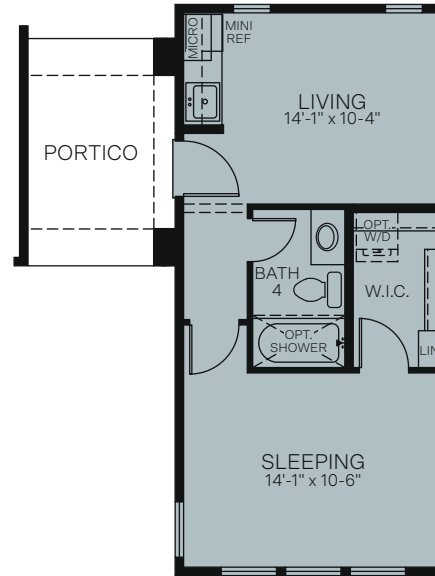

Overlook

At the Dells

OASIS | PLAN 5123

SINGLE-STORY • 2,312 SQ. FT.

OPTIONAL PRIMARY RETREAT
 (OPTION INCLUDES COVERED PATIO EXTENSION 4.
 NOT AVAILABLE WITH COVERED PATIO 2
 AT PRIMARY BEDROOM OR COVERED PATIO EXTENSION 1)

OPTIONAL HOME PLUS

**OPTIONAL GREAT ROOM EXTENSION
 W/ EXTENDED PATIO 3**
 (OPTION INCLUDES COVERED PATIO EXTENSION 3)

**OPTIONAL FREESTANDING TUB
 AT PRIMARY BATHROOM**