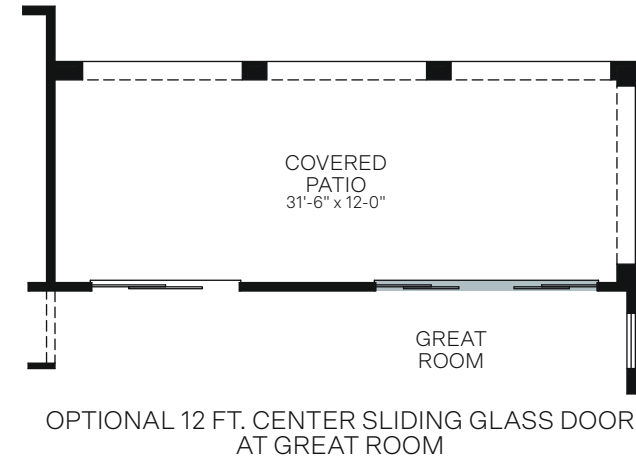

Overlook

At the Dells

OASIS | PLAN 5123

SINGLE-STORY • 2,312 SQ. FT.

OPTIONAL PRIMARY RETREAT
 (OPTION INCLUDES COVERED PATIO EXTENSION 4.
 NOT AVAILABLE WITH COVERED PATIO 2
 AT PRIMARY BEDROOM OR COVERED PATIO EXTENSION 1)

OPTIONAL HOME PLUS

**OPTIONAL GREAT ROOM EXTENSION
 W/ EXTENDED PATIO 3**
 (OPTION INCLUDES COVERED PATIO EXTENSION 3)

**OPTIONAL FREESTANDING TUB
 AT PRIMARY BATHROOM**