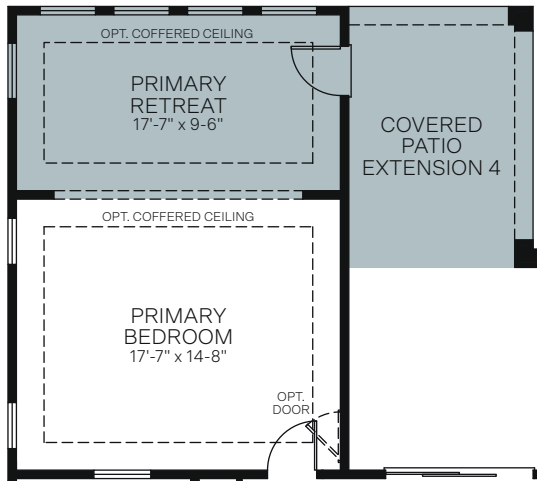

Overlook

At the Dells

OASIS | PLAN 5123

SINGLE-STORY • 2,312 SQ. FT.

OPTIONAL PRIMARY RETREAT
 (OPTION INCLUDES COVERED PATIO EXTENSION 4.
 NOT AVAILABLE WITH COVERED PATIO 2
 AT PRIMARY BEDROOM OR COVERED PATIO EXTENSION 1)

OPTIONAL HOME PLUS

**OPTIONAL GREAT ROOM EXTENSION
 W/ EXTENDED PATIO 3**
 (OPTION INCLUDES COVERED PATIO EXTENSION 3)

**OPTIONAL FREESTANDING TUB
 AT PRIMARY BATHROOM**