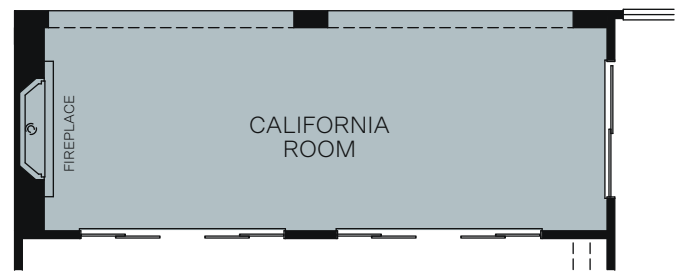

SINGLE STORY 3,108 SQ. FT.

FLOOR PLAN

OPTIONS

OPT. CALIFORNIA ROOM

OPT. CALIFORNIA ROOM WITH FIREPLACE

OPT. BEDROOM 3 SUITE ILO BONUS ROOM