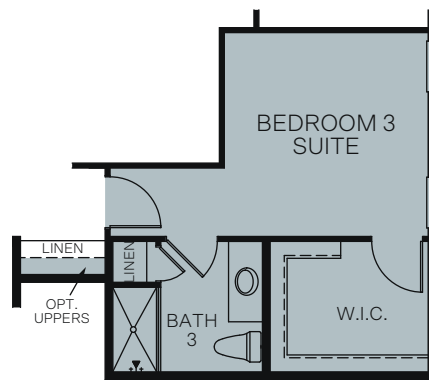

SINGLE STORY 3,108 SQ. FT.

FLOOR PLAN

OPTIONS

OPT. CALIFORNIA ROOM

OPT. CALIFORNIA ROOM WITH FIREPLACE

OPT. BEDROOM 3 SUITE ILO BONUS ROOM