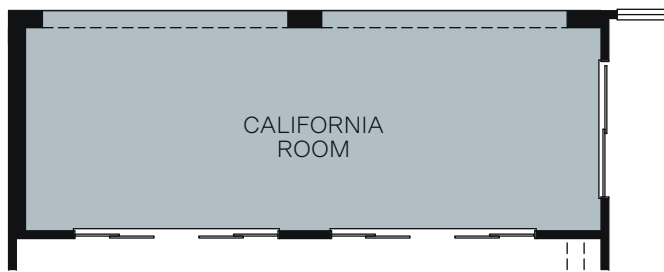

SINGLE STORY 3,108 SQ. FT.

FLOOR PLAN

OPTIONS

OPT. CALIFORNIA ROOM

OPT. CALIFORNIA ROOM WITH FIREPLACE

OPT. BEDROOM 3 SUITE ILO BONUS ROOM