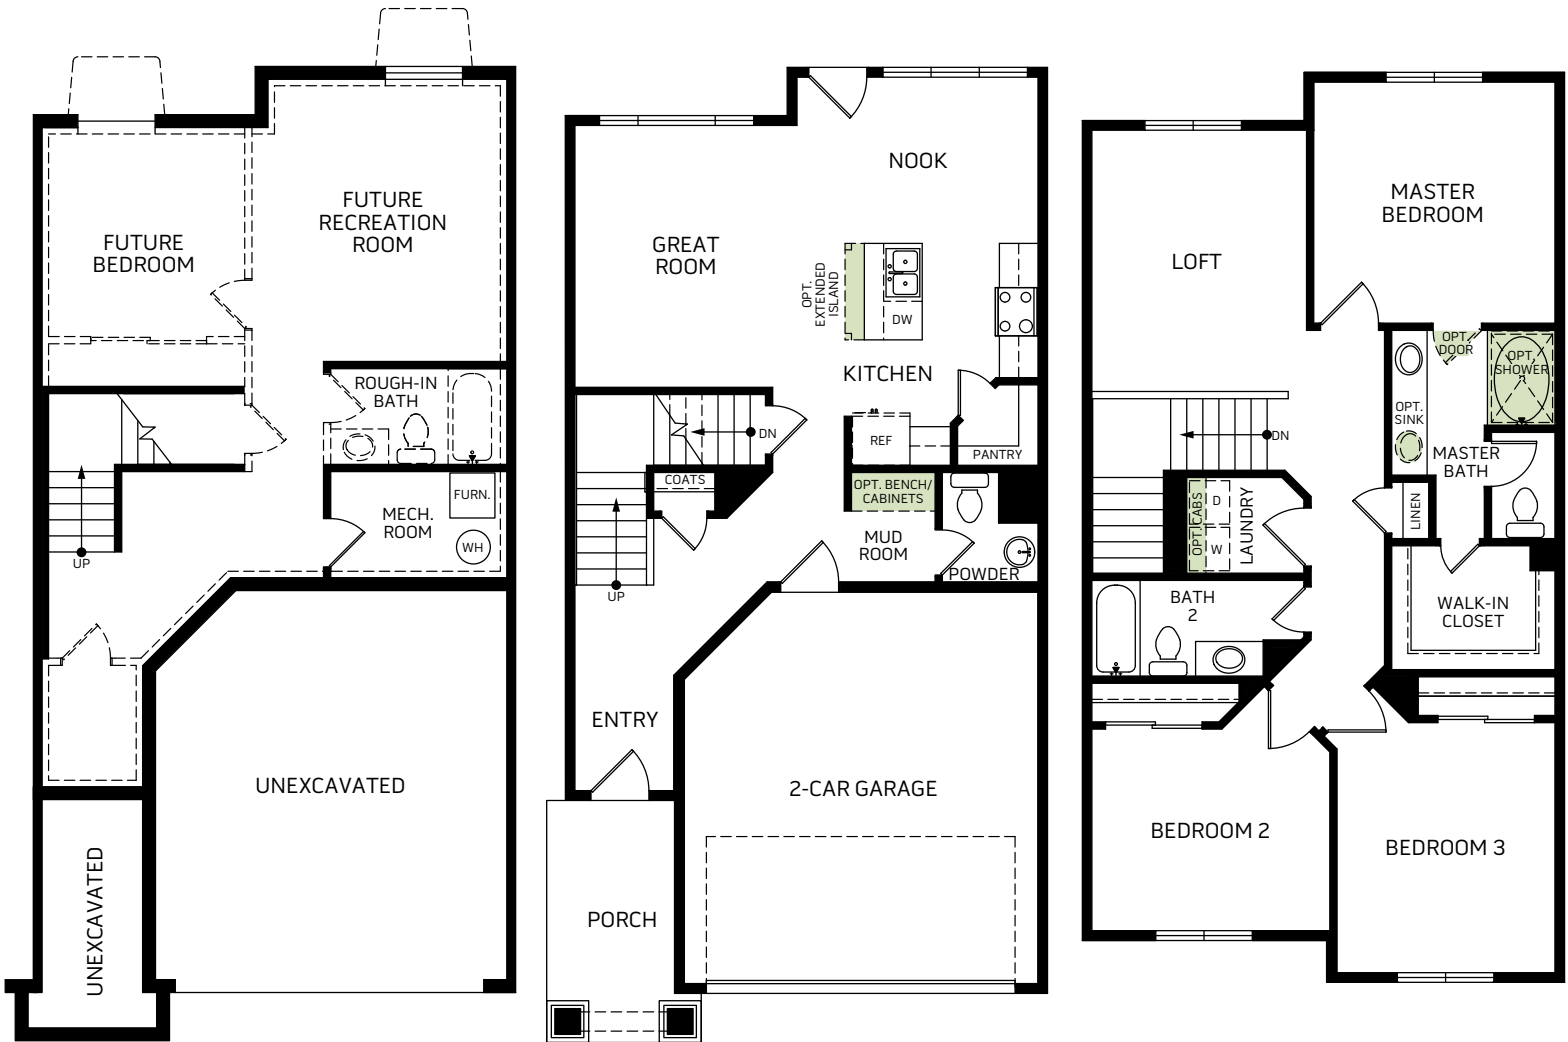

**Yale**

Two-story • 1,791 Finished Sq. Ft. • 2,450 Total Sq. Ft. • 3-4 Bedrooms • 2.5-3.5 Baths • Spacious Great Room • Walk-In Closet • Loft • 2 Car Garage

**BASEMENT**  
659 Sq. Ft.

**FIRST FLOOR**  
725 Sq. Ft.

**SECOND FLOOR**  
1,066 Sq. Ft.

Woodside Homes reserves the right to change elevations, specifications, materials and prices without notice. All square footages are approximate. Window location, porches, ceiling heights and room dimensions vary per elevation. The availability of certain options is subject to construction status and schedule. Optional features may be predetermined and included at additional cost on select homes. Renderings are artist's conception only. Rev. 08/20