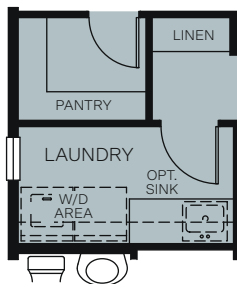

WoodsideHomes.com

Let's get you home.

The East Gardens At Ella Gardens

THE IRIS 4034

A - Cottage

B - Craftsman

C - Farmhouse

TWO STORY 1,849 SQ. FT.

OPT. CALIFORNIA ROOM WITH (2) LARGE SLIDING GLASS DOORS

OPT. PANTRY AT KITCHEN I/O BACK KITCHEN