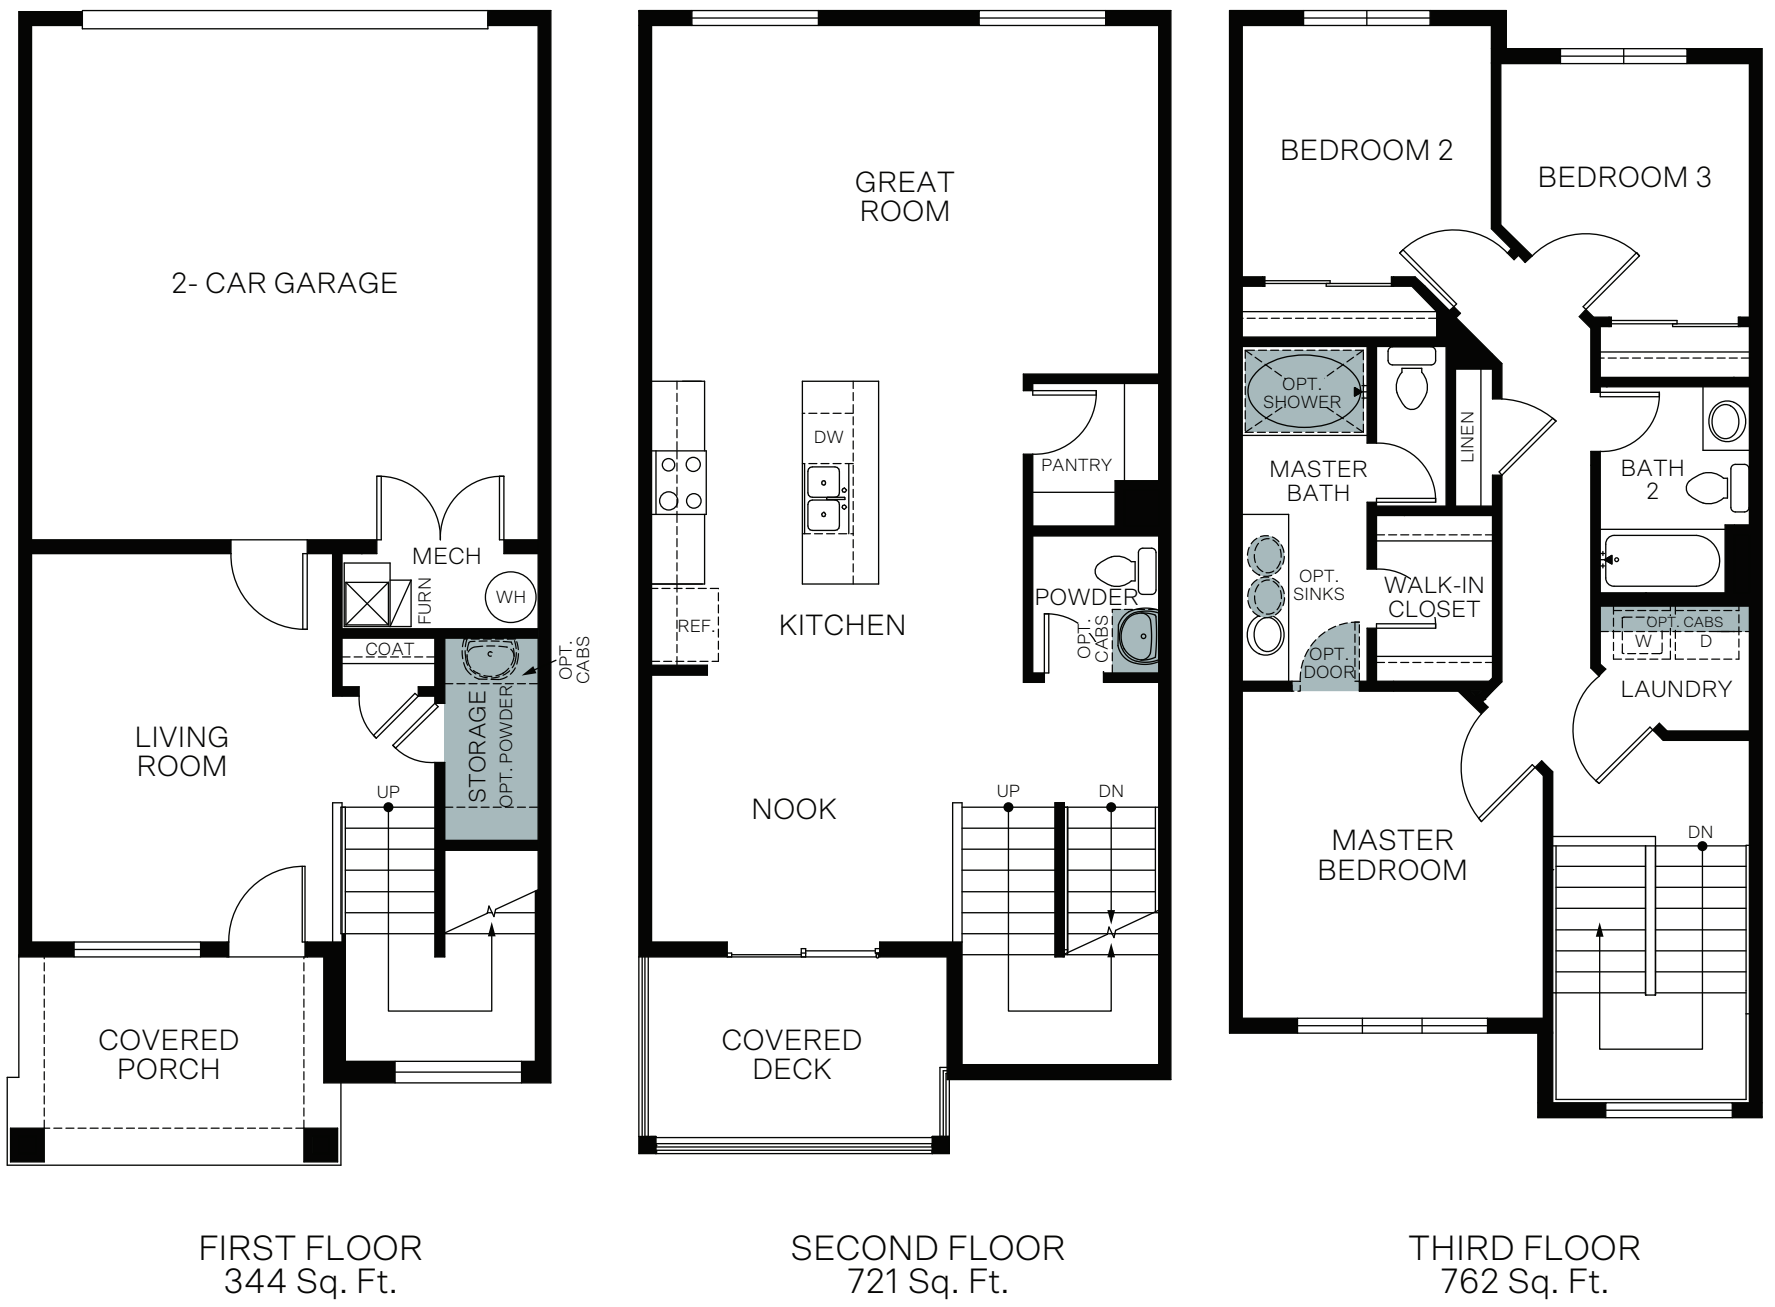

# Regency

## At Meadowbrook

HIGHGROVE

THREE-STORY 1,827 SQ. FT.

FIRST FLOOR  
344 Sq. Ft.

SECOND FLOOR  
721 Sq. Ft.

THIRD FLOOR  
762 Sq. Ft.

FLOOR PLAN LAYOUT

4 PLEX

FIRST FLOOR  
389 Sq. Ft.

FIRST FLOOR  
344 Sq. Ft.

FIRST FLOOR  
344 Sq. Ft.

FIRST FLOOR  
389 Sq. Ft.

Woodside Homes reserves the right to change floor plans, features, elevations, prices, materials and specifications without notice. All square footages and measurements are approximate. Please see Sales Professional for full details.  
05/2023