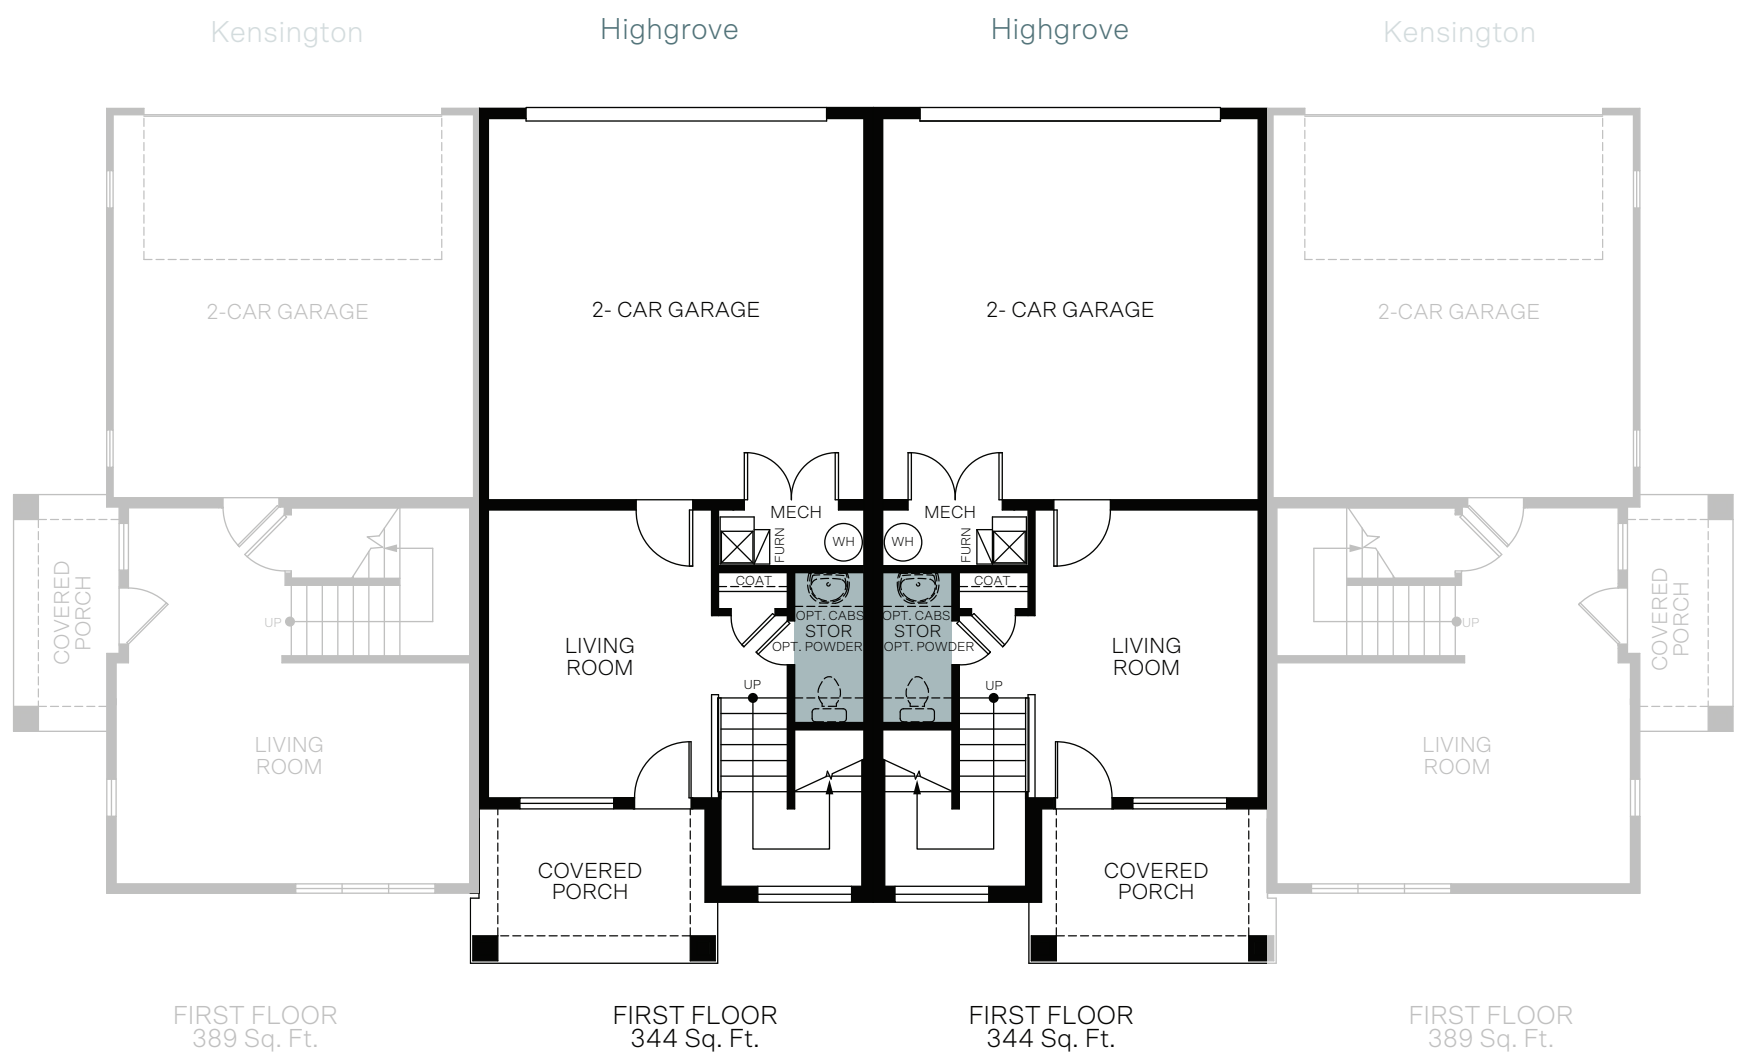

## At Meadowbrook

HIGHGROVE

THREE-STORY 1,827 SQ. FT.

FIRST FLOOR  
344 Sq. Ft.

SECOND FLOOR  
721 Sq. Ft.

THIRD FLOOR  
762 Sq. Ft.

FLOOR PLAN LAYOUT

4 PLEX

FIRST FLOOR  
389 Sq. Ft.

FIRST FLOOR  
344 Sq. Ft.

FIRST FLOOR  
344 Sq. Ft.

FIRST FLOOR  
389 Sq. Ft.

Woodside Homes reserves the right to change floor plans, features, elevations, prices, materials and specifications without notice. All square footages and measurements are approximate. Please see Sales Professional for full details.  
05/2023