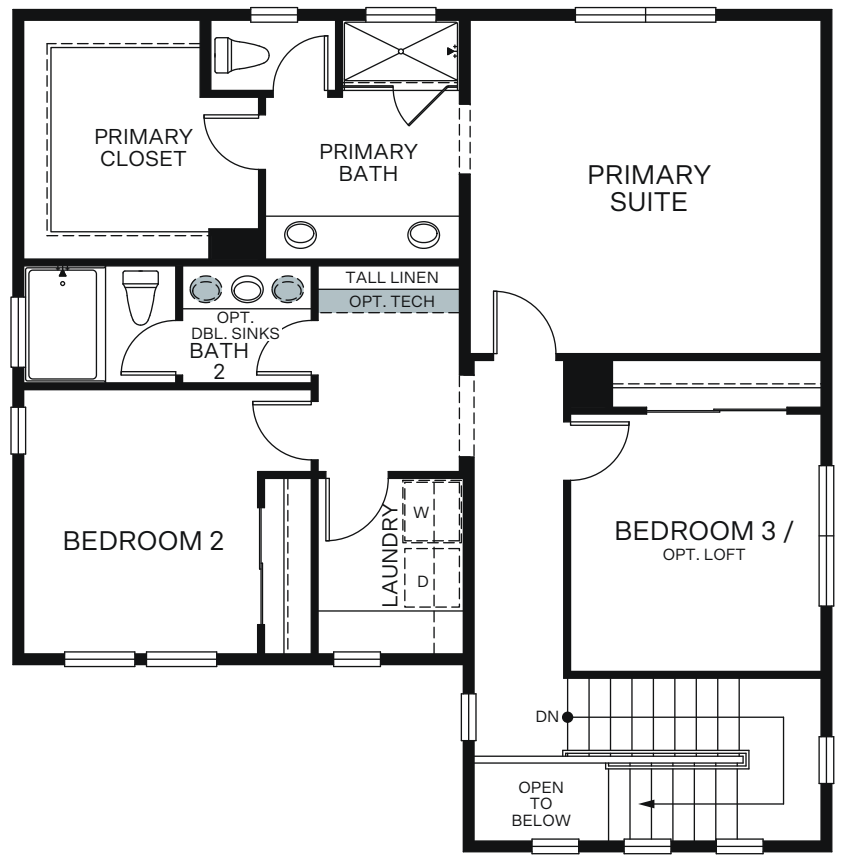

# Huckleberry Park

THE MANZANITA 3150

TWO STORY 1,672 SQ. FT.

FIRST FLOOR

SECOND FLOOR

OPTIONS

OPT. LOFT ILO BEDROOM 3