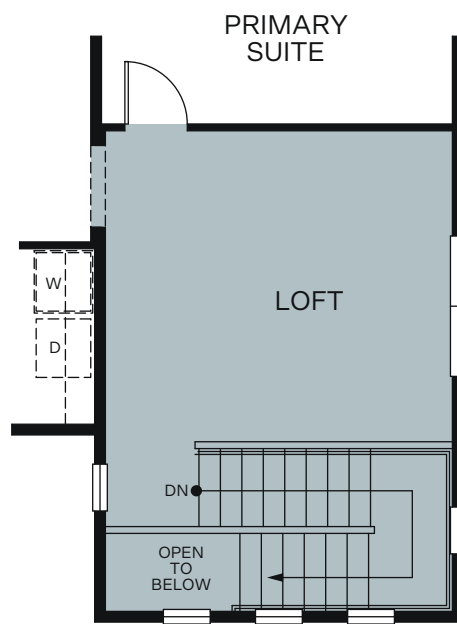

# Huckleberry Park

THE MANZANITA 3150

TWO STORY 1,672 SQ. FT.

FIRST FLOOR

SECOND FLOOR

OPTIONS

OPT. LOFT ILO BEDROOM 3