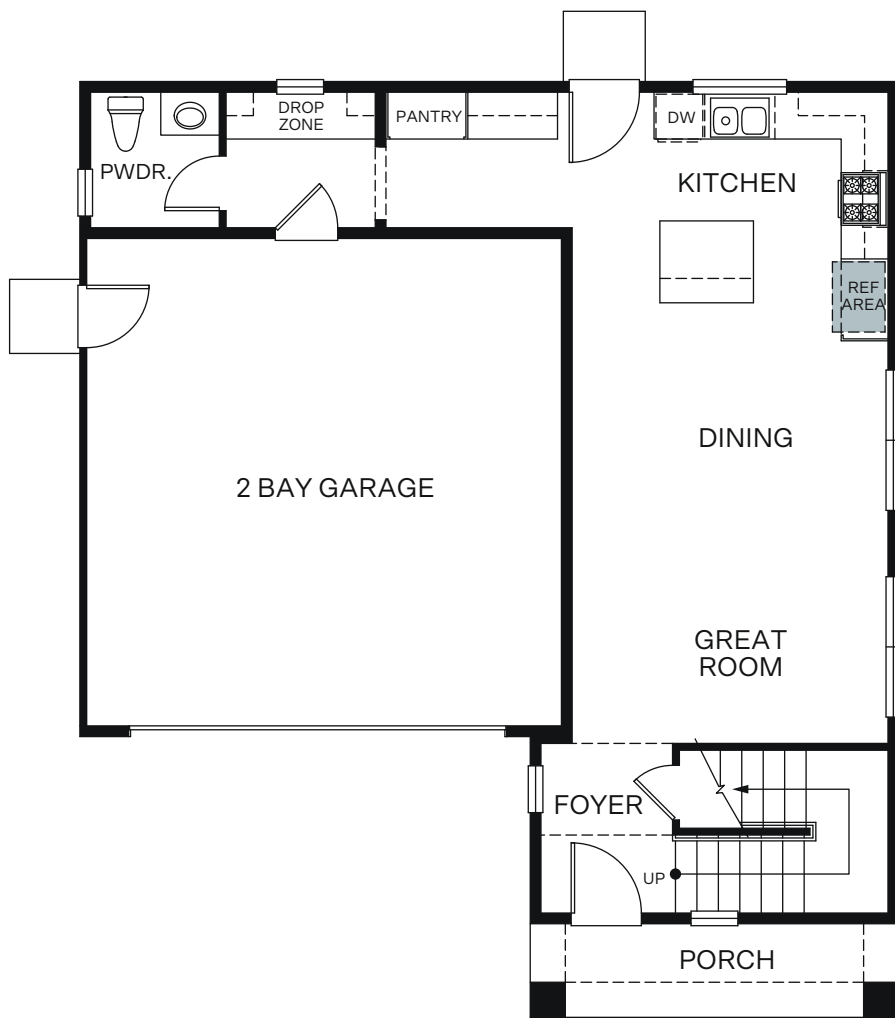

# Huckleberry Park

THE MANZANITA 3150

TWO STORY 1,672 SQ. FT.

FIRST FLOOR

SECOND FLOOR

OPTIONS

OPT. LOFT ILO BEDROOM 3