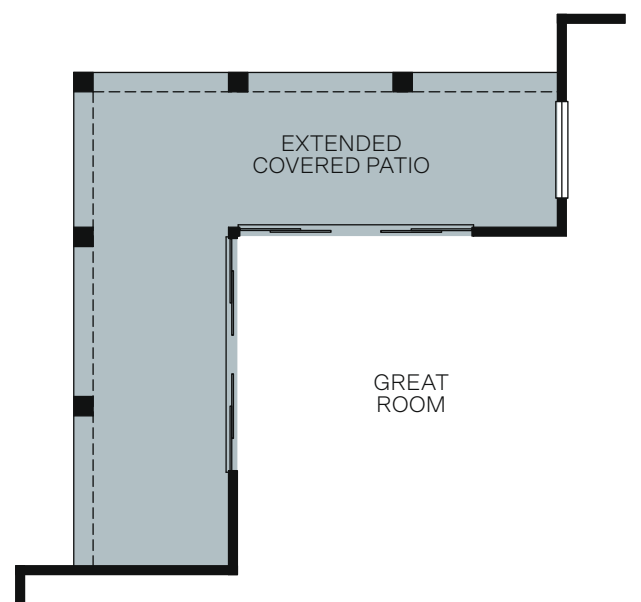

## At Copper Heights

PINE 4054

TWO STORY 2,275 SQ. FT.

OPT. CALIFORNIA ROOM WITH (1) LARGE SLIDING GLASS DOOR

OPT. COVERED PATIO

OPT. EXTENDED COVERED PATIO WITH (2) LARGE SLIDING GLASS DOORS

OPT. PLAY AREA/BUNK ROOM ILO BEDROOMS 2 AND 3

OPT. BEDROOM 4/BATH 3 AT DEN

OPT. BACK KITCHEN