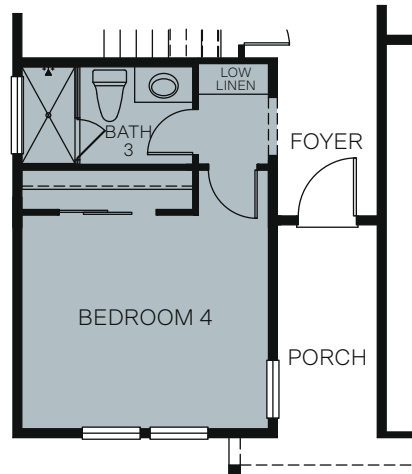

## At Copper Heights

PINE 4054

TWO STORY 2,275 SQ. FT.

OPT. CALIFORNIA ROOM WITH (1) LARGE SLIDING GLASS DOOR

OPT. COVERED PATIO

OPT. EXTENDED COVERED PATIO WITH (2) LARGE SLIDING GLASS DOORS

OPT. PLAY AREA/BUNK ROOM ILO BEDROOMS 2 AND 3

OPT. BEDROOM 4/BATH 3 AT DEN

OPT. BACK KITCHEN