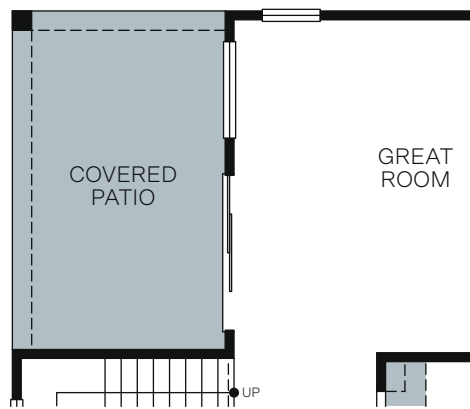

## At Copper Heights

PINE 4054

TWO STORY 2,275 SQ. FT.

OPT. CALIFORNIA ROOM WITH (1) LARGE SLIDING GLASS DOOR

OPT. COVERED PATIO

OPT. EXTENDED COVERED PATIO WITH (2) LARGE SLIDING GLASS DOORS

OPT. PLAY AREA/BUNK ROOM ILO BEDROOMS 2 AND 3

OPT. BEDROOM 4/BATH 3 AT DEN

OPT. BACK KITCHEN