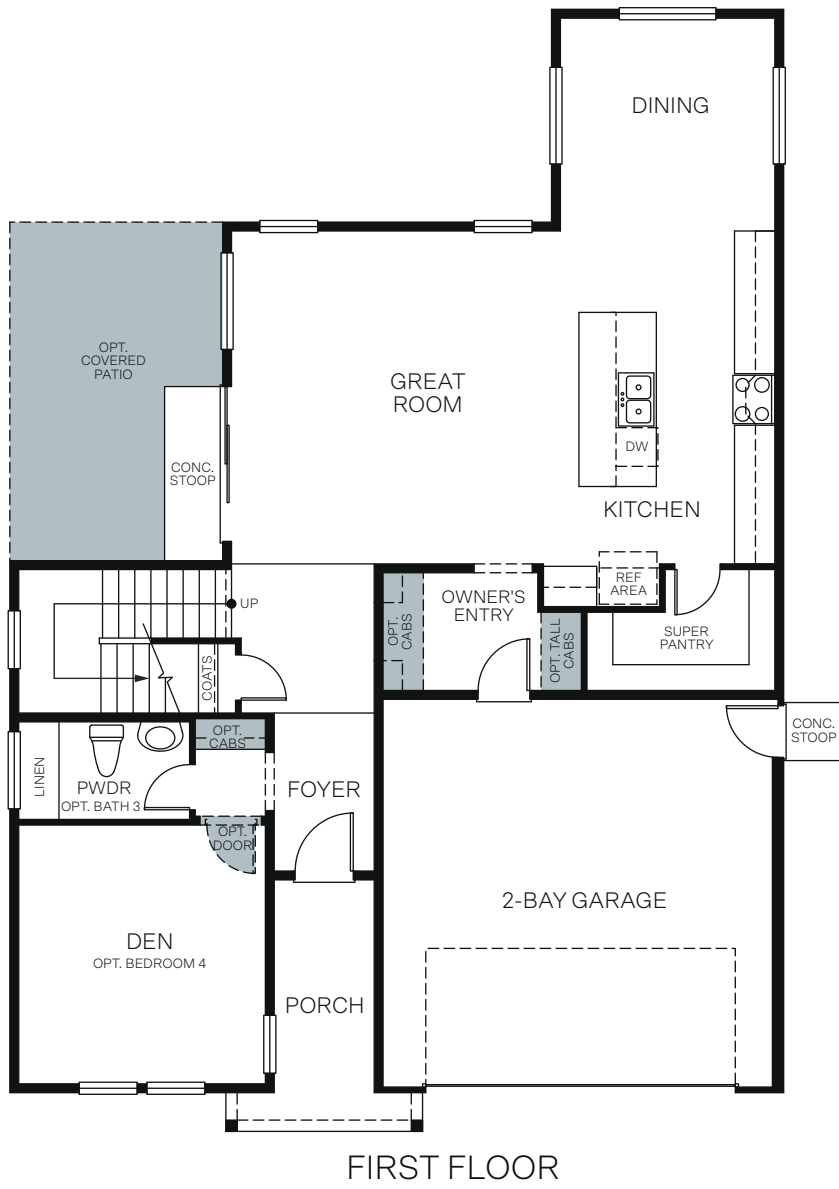

## At Copper Heights

PINE 4054

TWO STORY 2,275 SQ. FT.

OPT. CALIFORNIA ROOM WITH (1) LARGE SLIDING GLASS DOOR

OPT. COVERED PATIO

OPT. EXTENDED COVERED PATIO WITH (2) LARGE SLIDING GLASS DOORS

OPT. PLAY AREA/BUNK ROOM ILO BEDROOMS 2 AND 3

OPT. BEDROOM 4/BATH 3 AT DEN

OPT. BACK KITCHEN