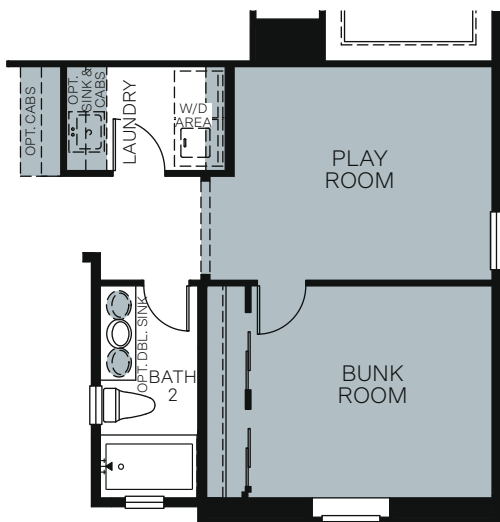

## At Copper Heights

PINE 4054

TWO STORY 2,275 SQ. FT.

OPT. CALIFORNIA ROOM WITH (1) LARGE SLIDING GLASS DOOR

OPT. COVERED PATIO

OPT. EXTENDED COVERED PATIO WITH (2) LARGE SLIDING GLASS DOORS

OPT. PLAY AREA/BUNK ROOM ILO BEDROOMS 2 AND 3

OPT. BEDROOM 4/BATH 3 AT DEN

OPT. BACK KITCHEN