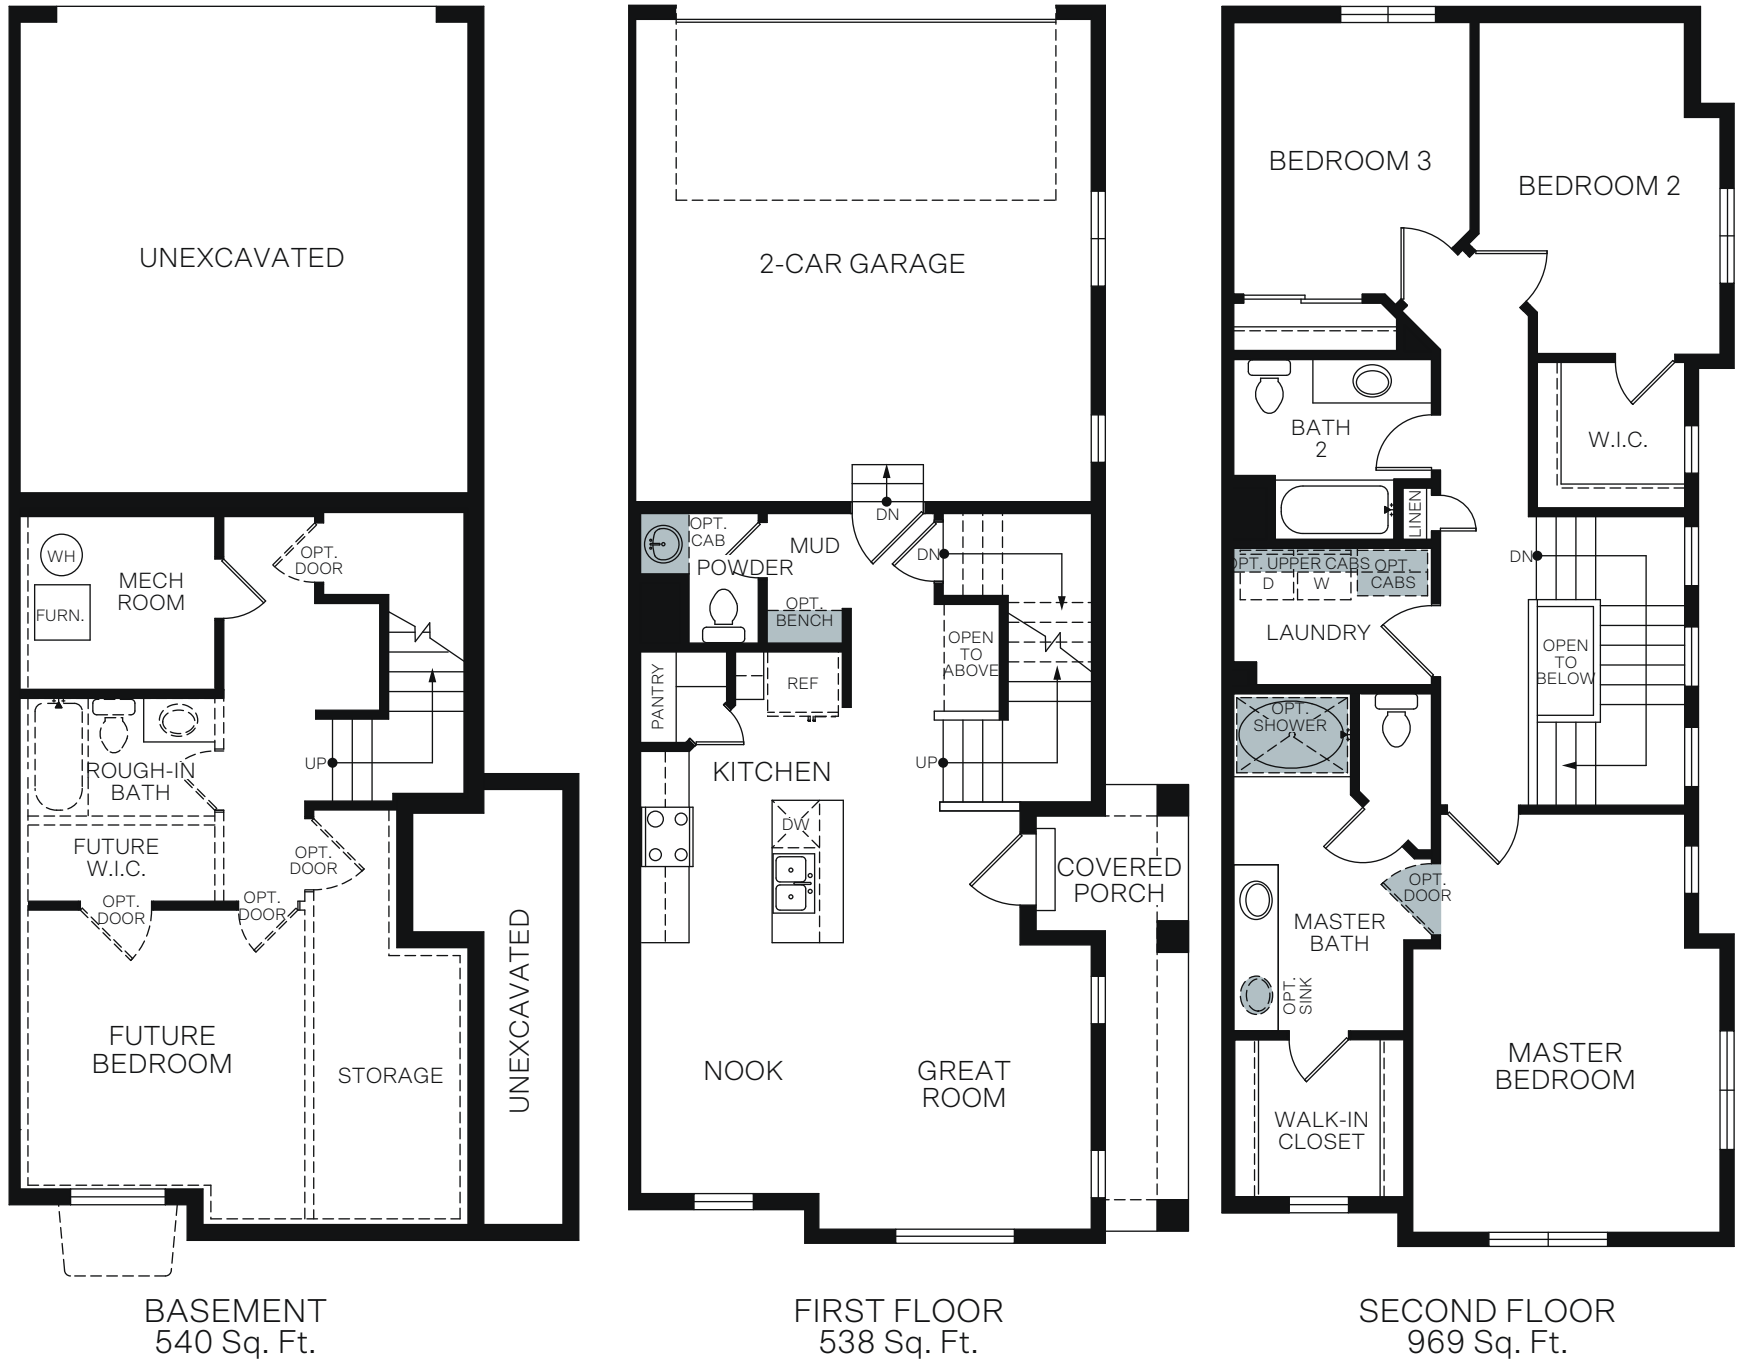

# Legacy At Sky Ranch

JEFFERSON

3 Plex

4 Plex A

4 Plex B

5 Plex

6 Plex

TWO-STORY 1,507 FINISHED SQ. FT.

FLOOR PLAN LAYOUT