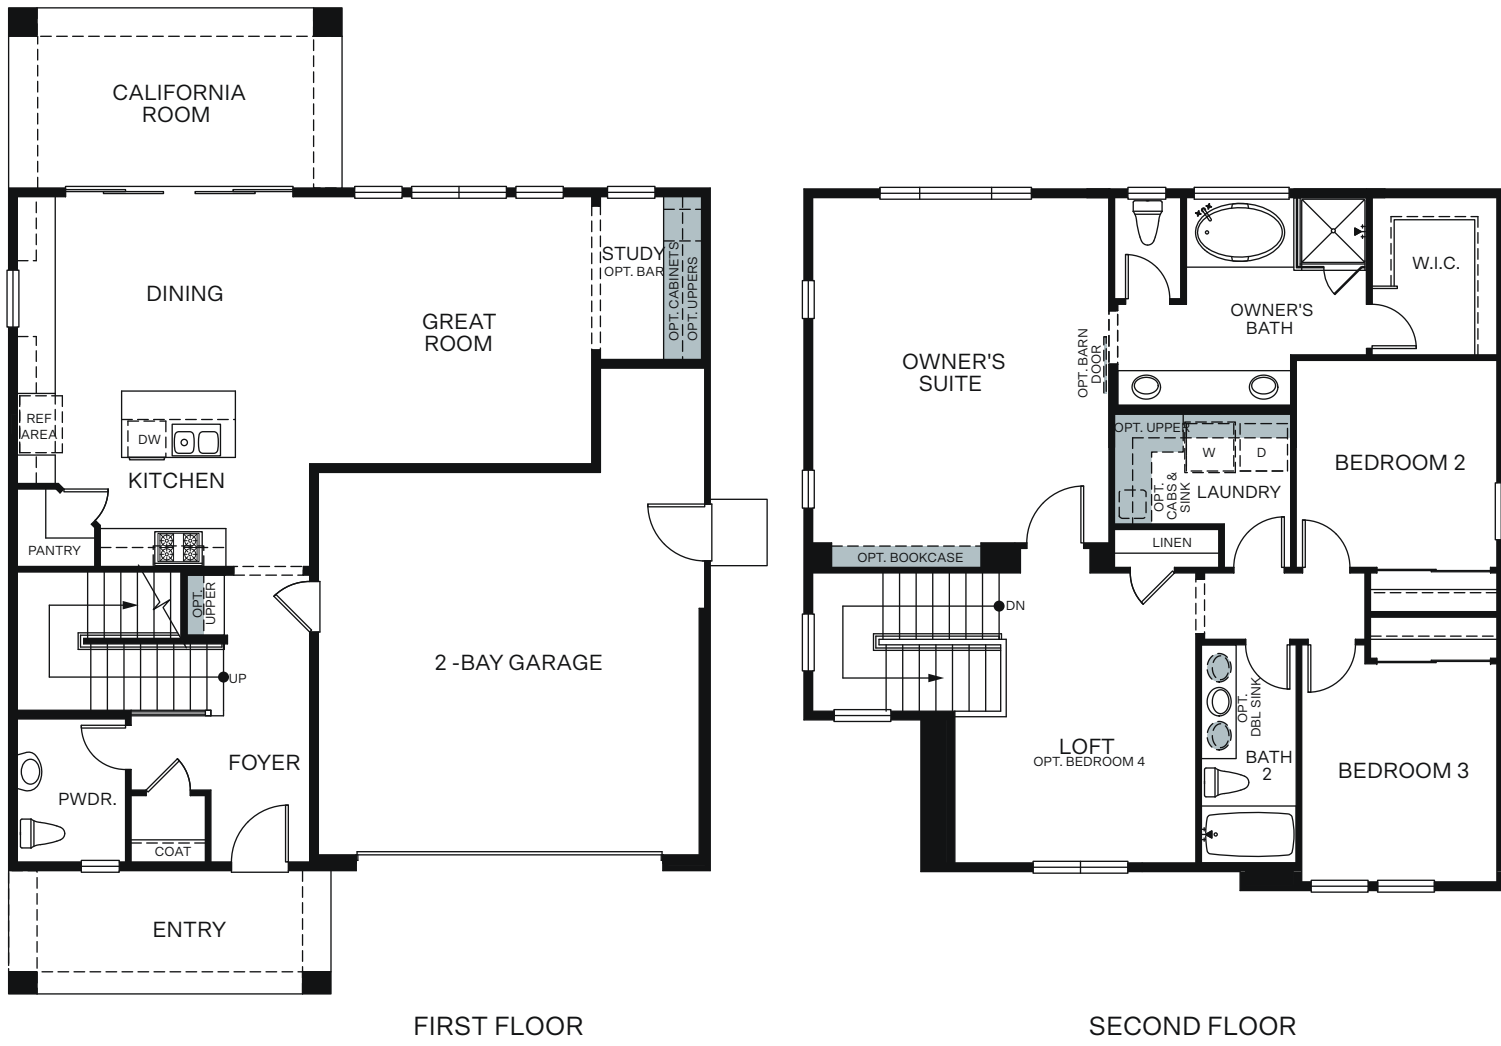

WoodsideHomes.com

Let's get you home.

Ovation
At Riverstone

FLYNN 3730

A - Stucco Bungalow

B - Farmhouse

C - Craftsman

D - Modern Prairie

TWO STORY 2,071 SQ. FT.

OPTIONS