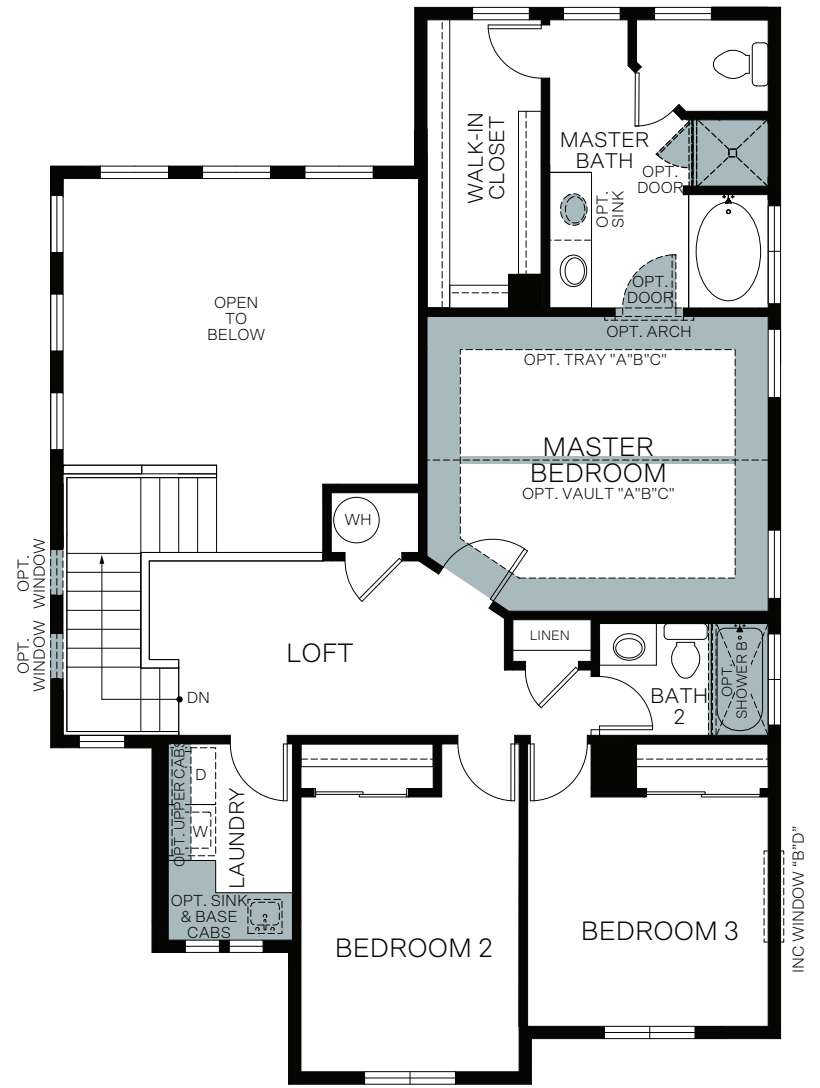

WoodsideHomes.com

Let's get you home.

Creekside

At Shoreline

SYCAMORE

Traditional (A)

Farmhouse (B)

Craftsman (C)

Prairie (D)

TWO-STORY 1,947 SQ. FT.

FIRST FLOOR
969 Sq. Ft.

SECOND FLOOR
978 Sq. Ft.