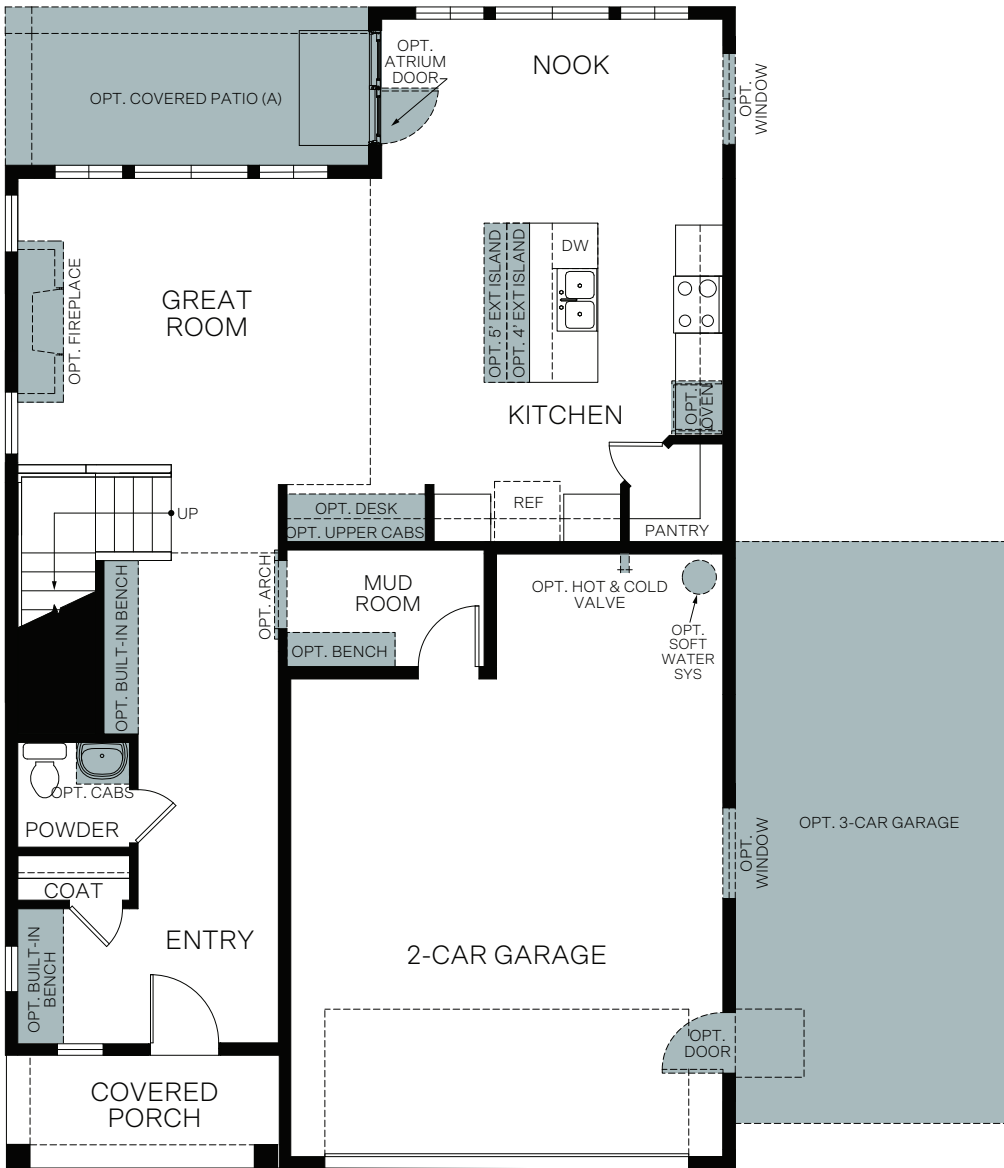

WoodsideHomes.com

Let's get you home.

Creekside

At Shoreline

SYCAMORE

Traditional (A)

Farmhouse (B)

Craftsman (C)

Prairie (D)

TWO-STORY 1,947 SQ. FT.

FIRST FLOOR
969 Sq. Ft.

SECOND FLOOR
978 Sq. Ft.