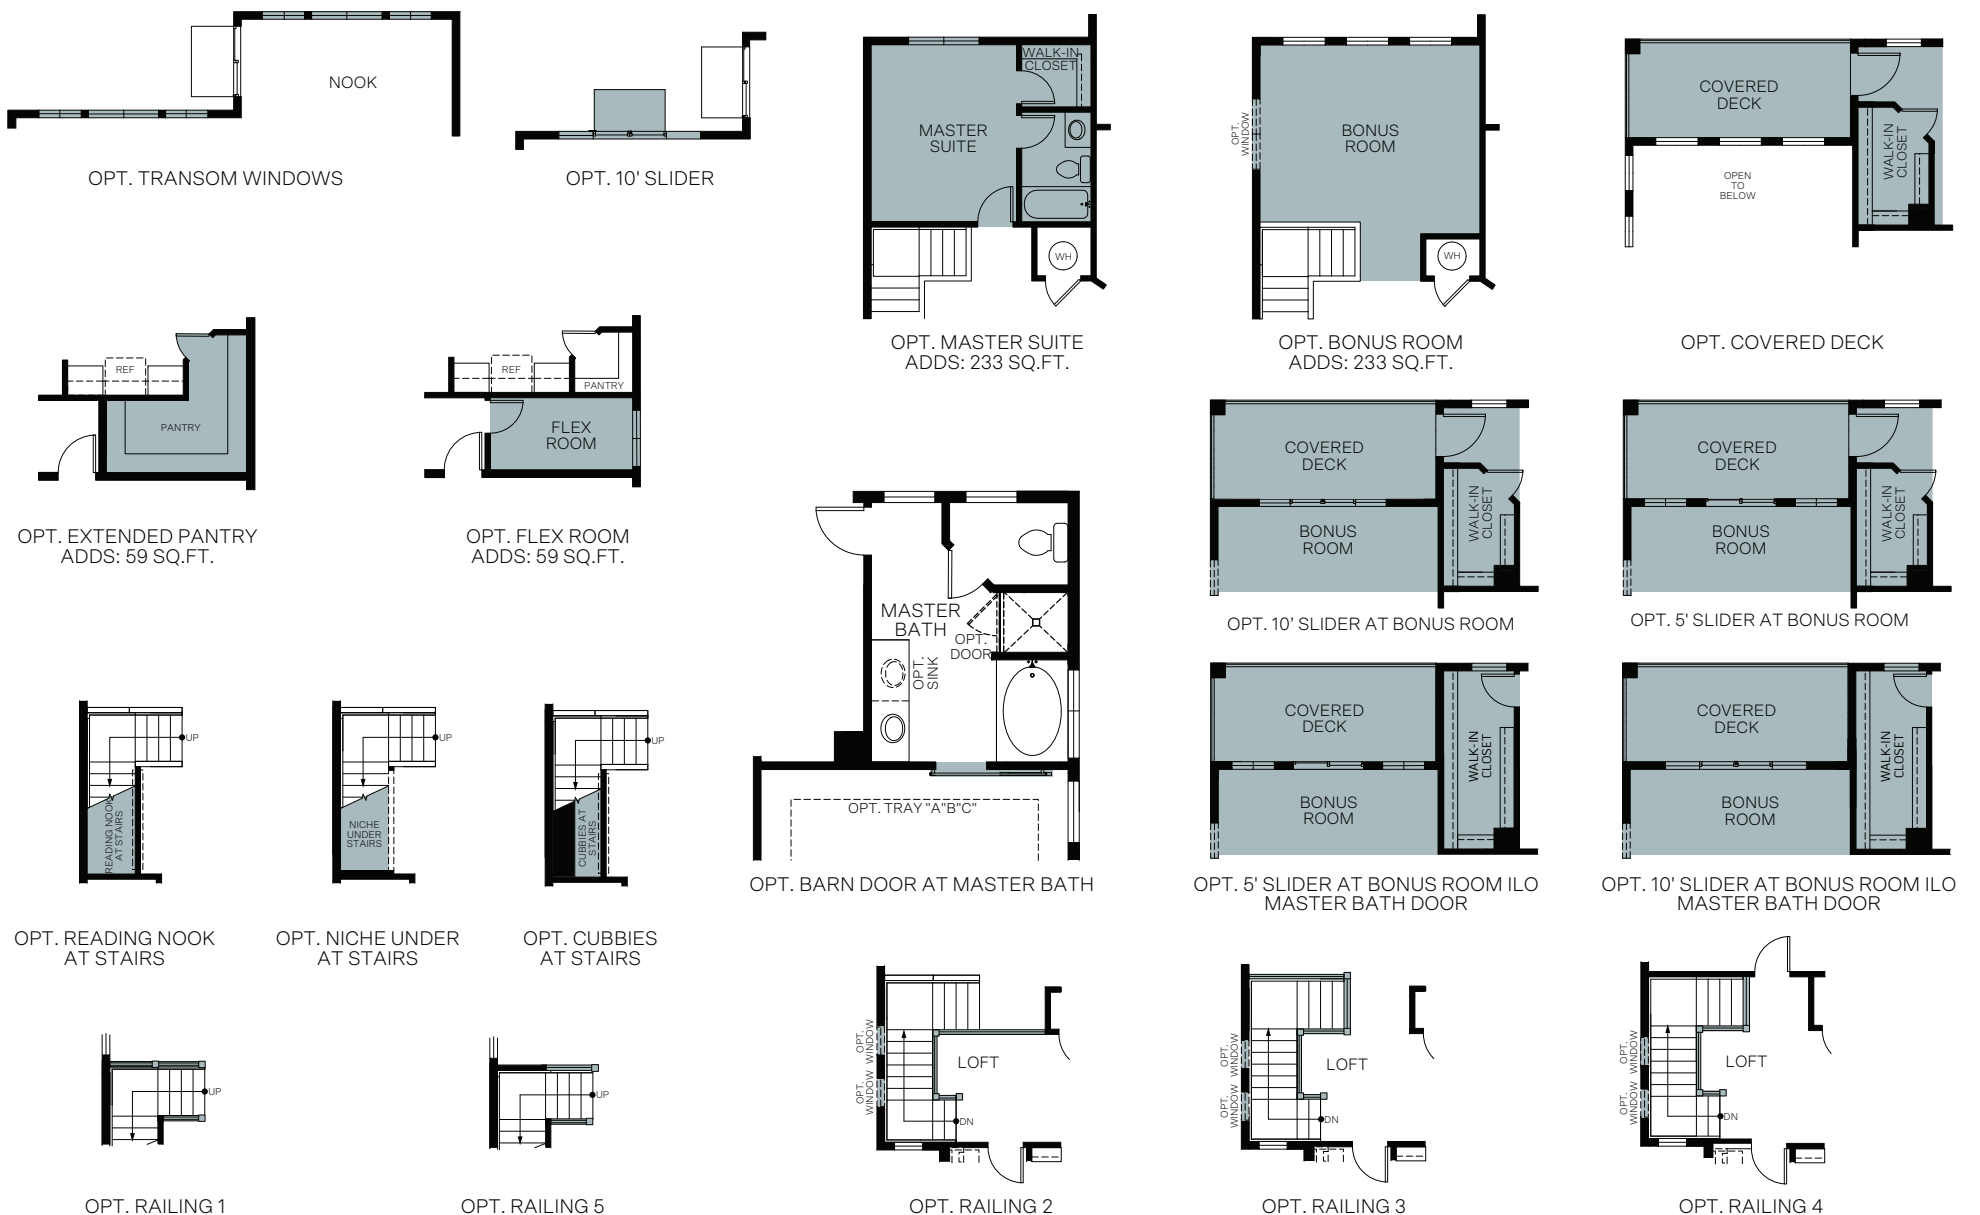

Traditional (A)

TWO-STORY 1,947 SQ. FT.

FIRST FLOOR
969 Sq. Ft.

SECOND FLOOR
978 Sq. Ft.

Woodside Homes reserves the right to change floor plans, features, elevations, prices, materials and specifications without notice. All square footages and measurements are approximate. Please see Sales Professional for full details.
01/2025