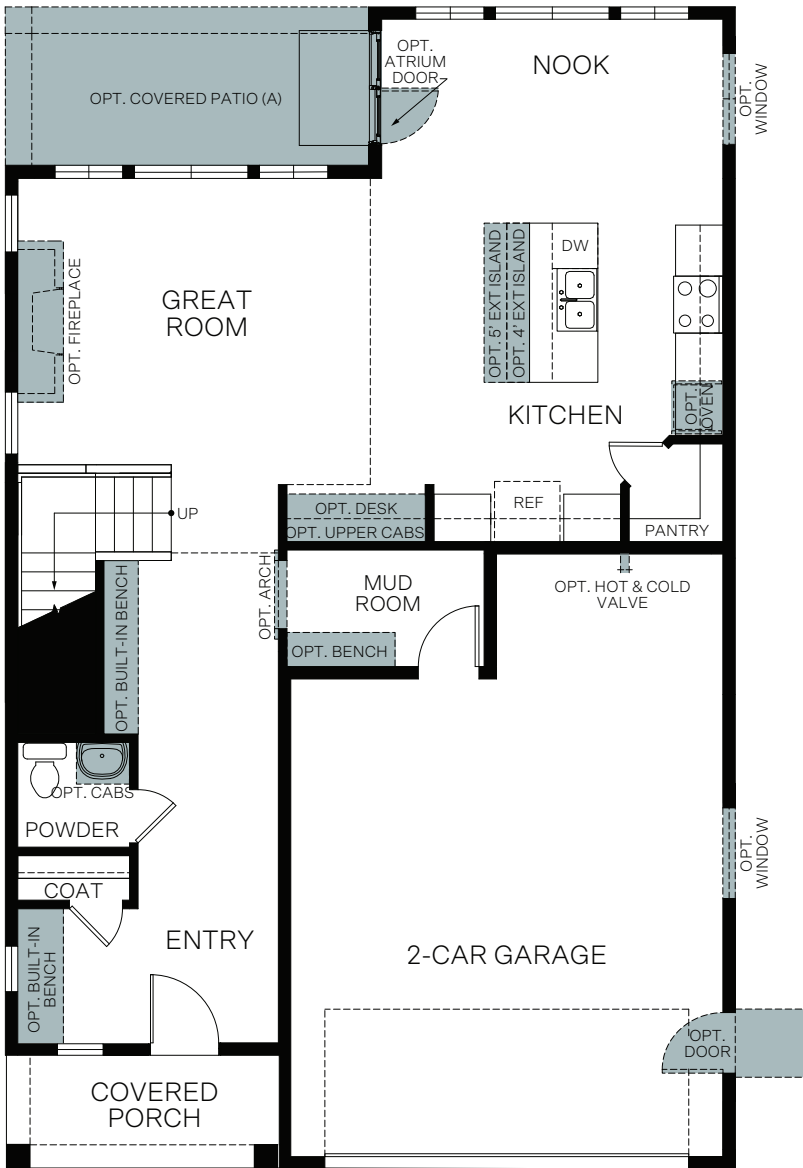

WoodsideHomes.com

Let's get you home.

Creekside

At Shoreline

SYCAMORE

Farmhouse (B)

Craftsman (C)

Prairie (D)

Traditional (A)

TWO-STORY 1,947 SQ. FT.

FIRST FLOOR
969 Sq. Ft.

SECOND FLOOR
978 Sq. Ft.

Woodside Homes reserves the right to change floor plans, features, elevations, prices, materials and specifications without notice. All square footages and measurements are approximate. Please see Sales Professional for full details.
01/2025