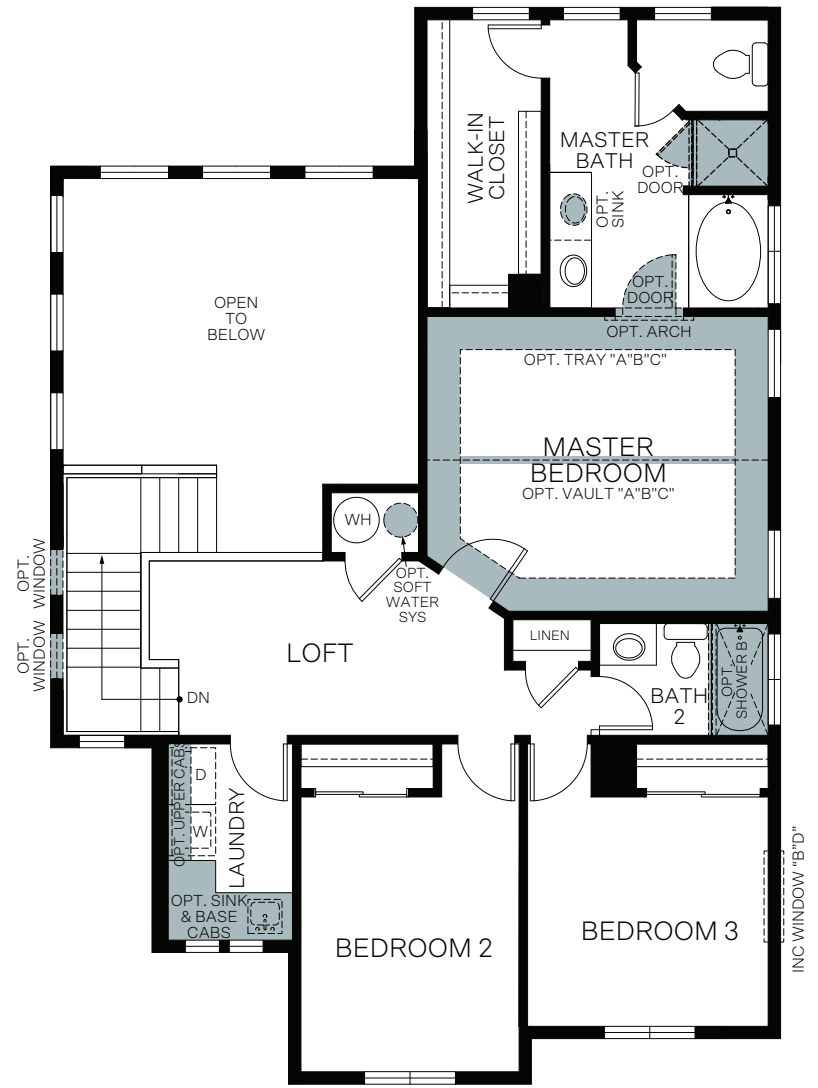

Traditional (A)

TWO-STORY 1,947 SQ. FT.

FIRST FLOOR
969 Sq. Ft.

SECOND FLOOR
978 Sq. Ft.

Woodside Homes reserves the right to change floor plans, features, elevations, prices, materials and specifications without notice. All square footages and measurements are approximate. Please see Sales Professional for full details.
01/2025