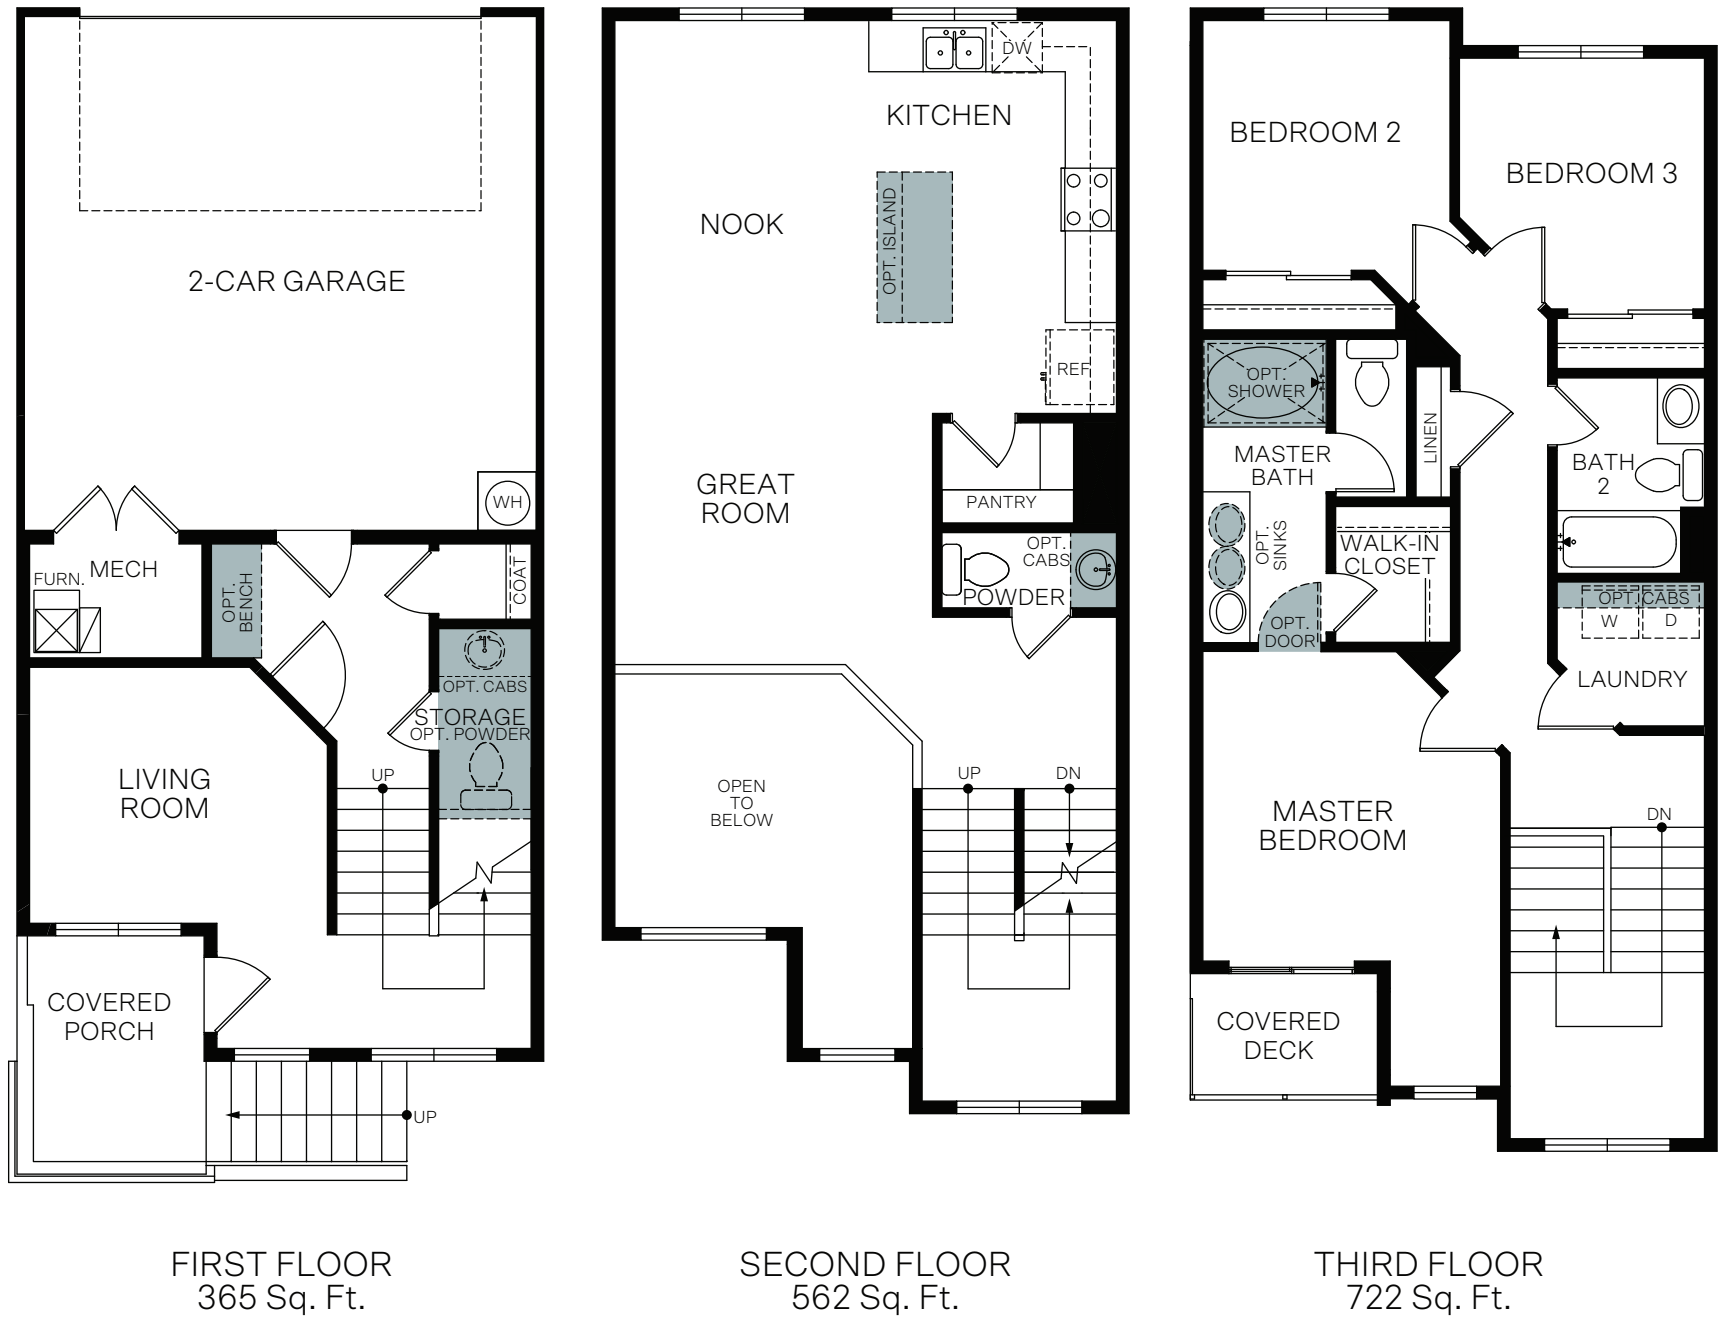

WoodsideHomes.com

Let's get you home.

Regency

At Meadowbrook

BUCKINGHAM

THREE-STORY 1,649 SQ. FT.

FLOOR PLAN LAYOUT