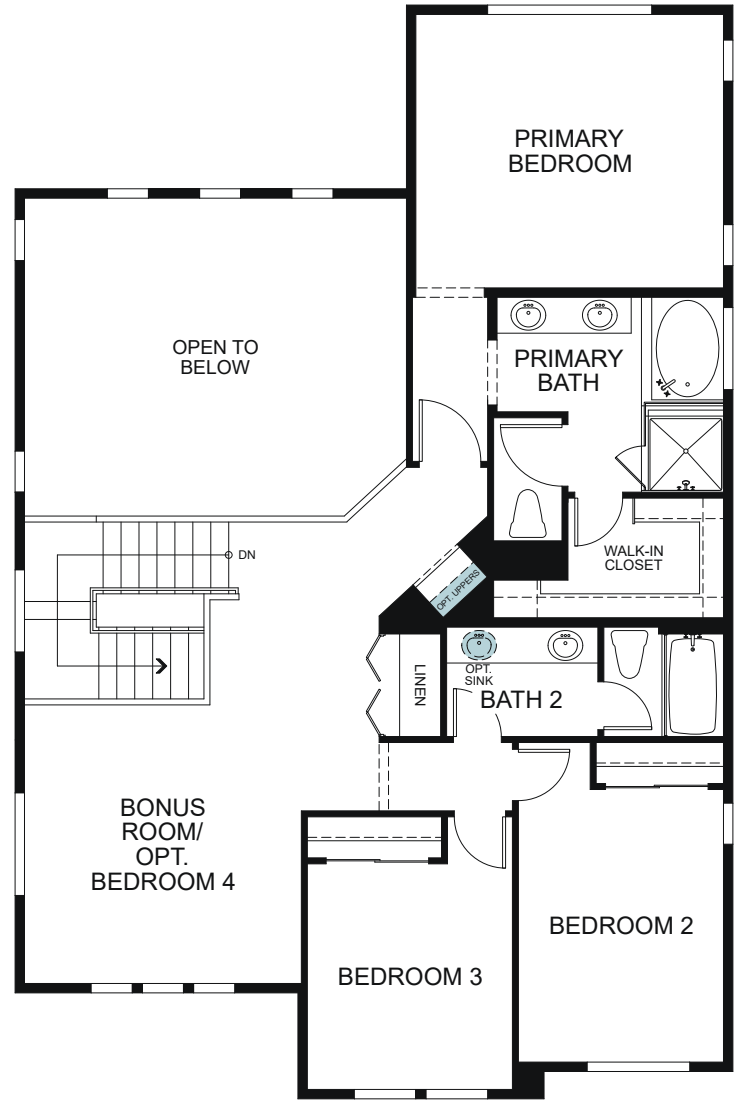

WoodsideHomes.com

Let's get you home.

Abbey Park

Nottingham 3553

A - BUNGALOW

B - FARM FRESH

D - MODERN PRAIRIE

TWO STORY 2,446 SQ. FT.

FIRST FLOOR

SECOND FLOOR

OPTIONS

OPTIONAL OFFICE NOOK ILO STORAGE

OPTIONAL COVERED PATIO

OPTIONAL SUPER SHOWER

OPTIONAL BEDROOM 4 ILO BONUS ROOM

OPTIONAL BEDROOM 5/BATH 3 ILO DEN