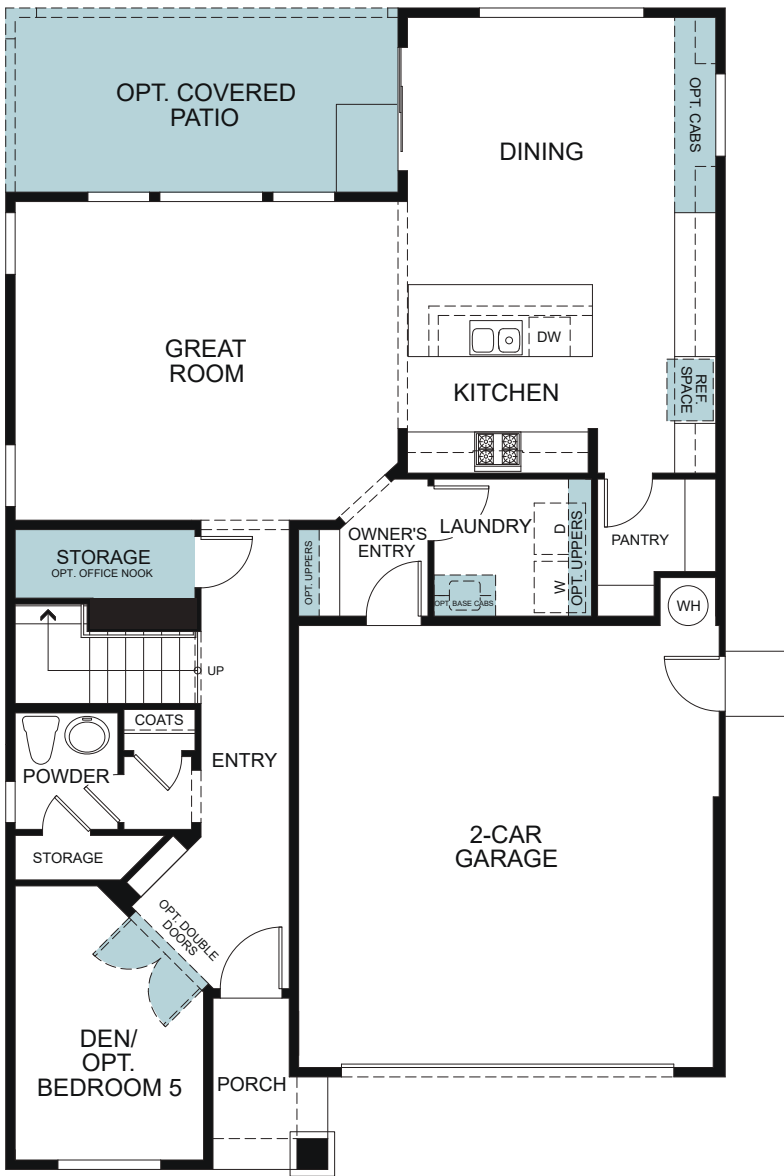

WoodsideHomes.com

Let's get you home.

Abbey Park

Nottingham 3553

A - BUNGALOW

B - FARM FRESH

D - MODERN PRAIRIE

TWO STORY 2,446 SQ. FT.

FIRST FLOOR

SECOND FLOOR

OPTIONS

OPTIONAL OFFICE NOOK ILO STORAGE

OPTIONAL COVERED PATIO

OPTIONAL SUPER SHOWER

OPTIONAL BEDROOM 4 ILO BONUS ROOM

OPTIONAL BEDROOM 5/BATH 3 ILO DEN

OPTIONAL 3RD CAR GARAGE