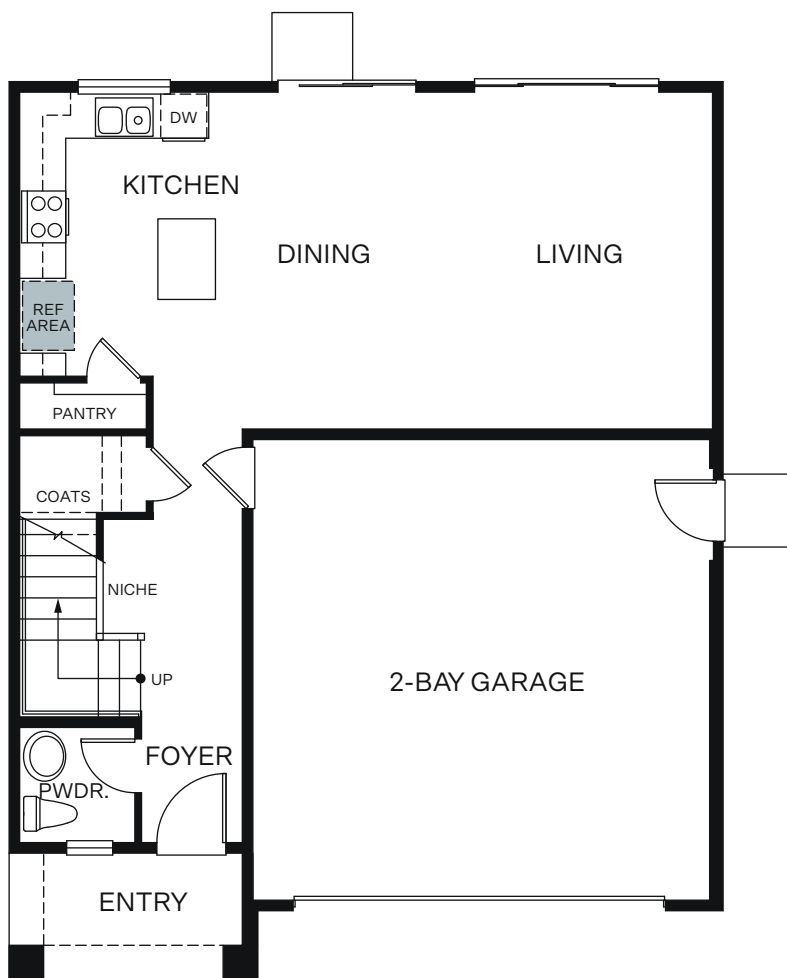

Huckleberry Park

THE BUTTERCUP 3120

TWO STORY 1,503 SQ. FT.

FIRST FLOOR

SECOND FLOOR