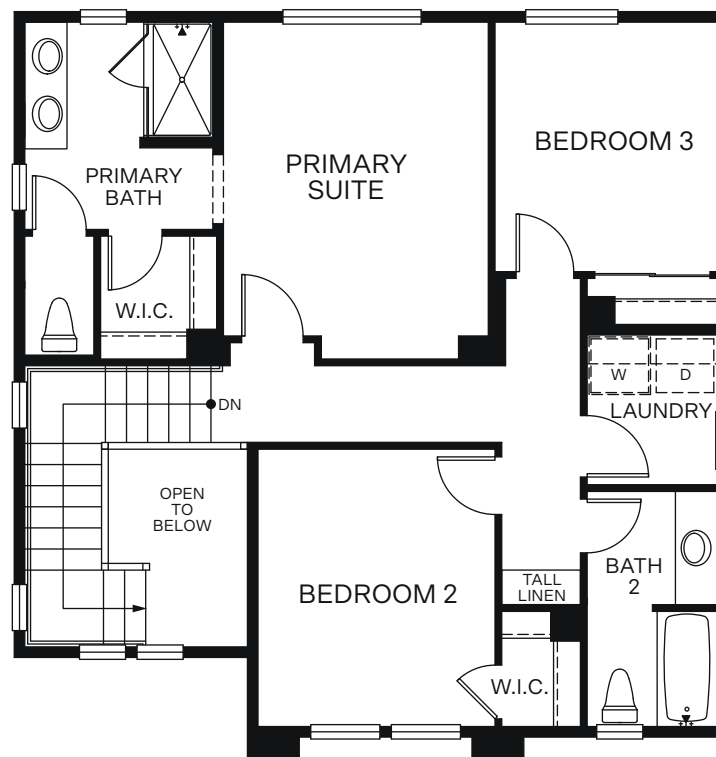

Huckleberry Park

THE BUTTERCUP 3120

TWO STORY 1,503 SQ. FT.

FIRST FLOOR

SECOND FLOOR