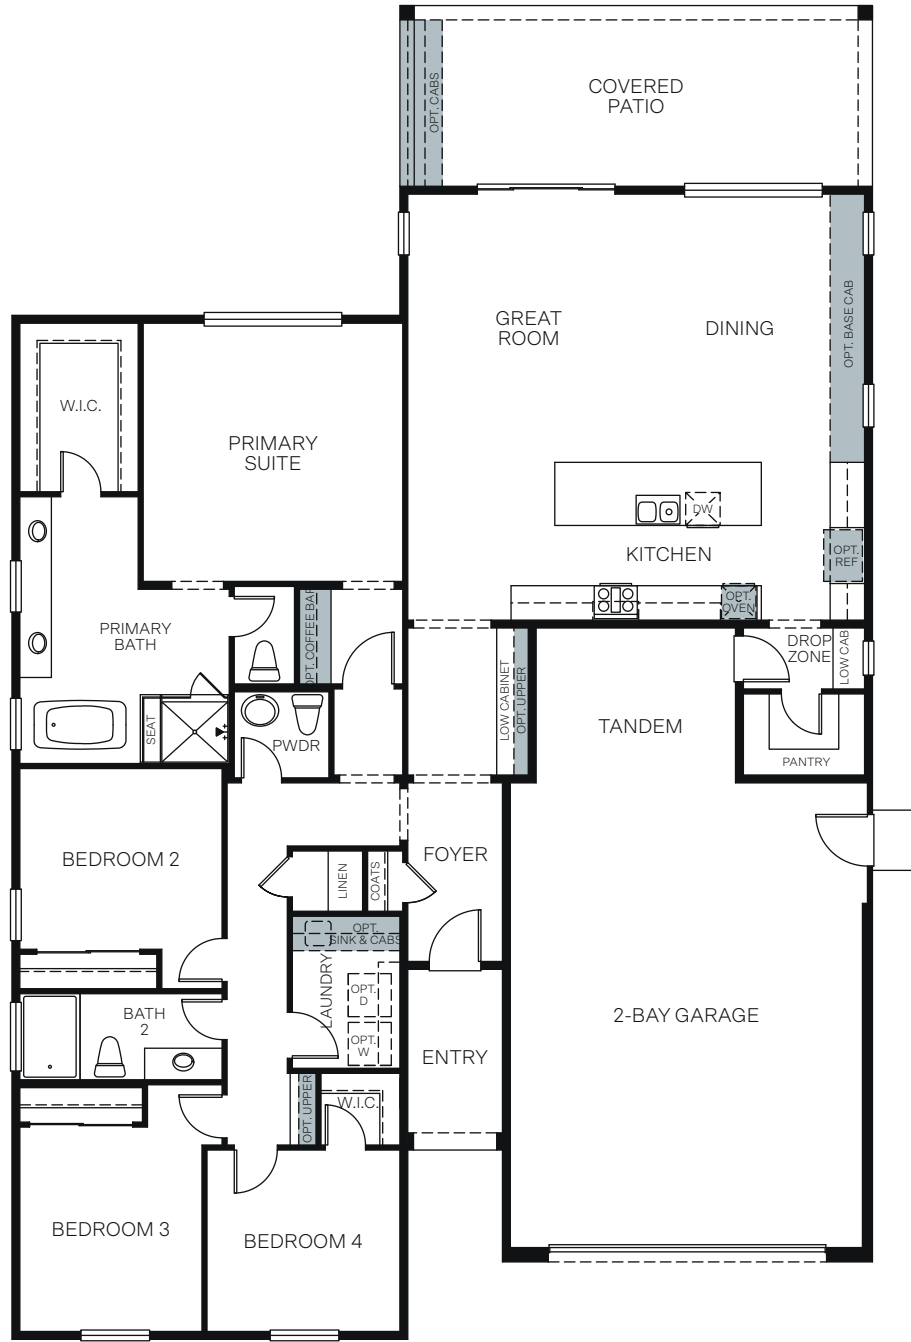

WoodsideHomes.com

Let's get you home.

The Woodlands

At Brooklyn Trail

VIOLET 5012

A - Stucco Bungalow

B - Craftsman

SINGLE STORY 2,268 SQ. FT.

FLOOR PLAN

OPTIONS

OPT. WALK-IN SHOWER

OPT. SEPARATE TUB/SHOWER