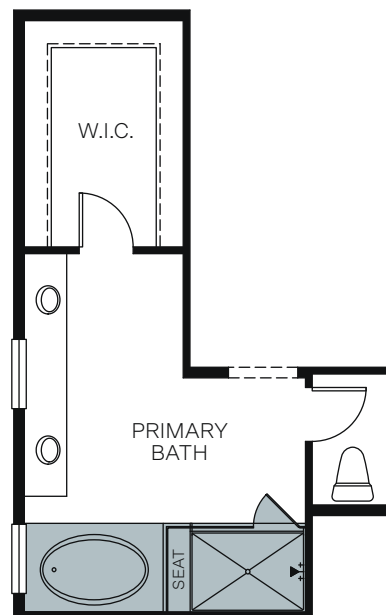

WoodsideHomes.com

Let's get you home.

The Woodlands

At Brooklyn Trail

VIOLET 5012

A - Stucco Bungalow

B - Craftsman

SINGLE STORY 2,268 SQ. FT.

FLOOR PLAN

OPTIONS

OPT. WALK-IN SHOWER

OPT. SEPARATE TUB/SHOWER