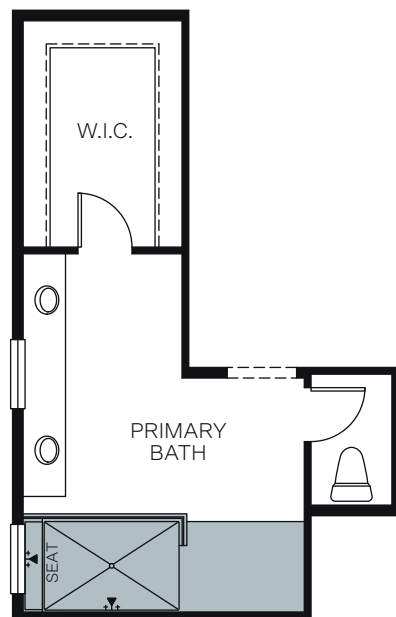

WoodsideHomes.com

Let's get you home.

The Woodlands

At Brooklyn Trail

VIOLET 5012

A - Stucco Bungalow

B - Craftsman

SINGLE STORY 2,268 SQ. FT.

FLOOR PLAN

OPTIONS

OPT. WALK-IN SHOWER

OPT. SEPARATE TUB/SHOWER