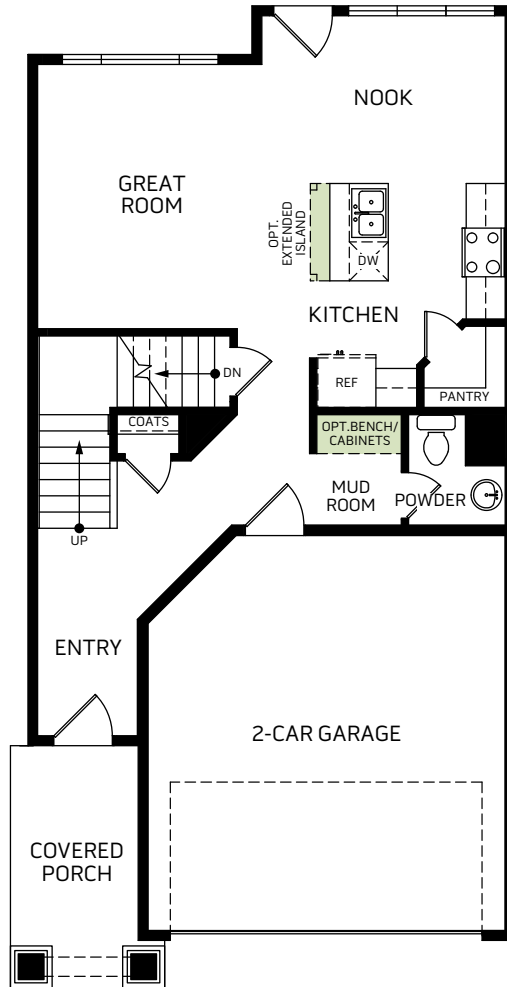

Stanford

Two-story • 1,791 Finished Sq. Ft. • 2,450 Total Sq. Ft. • 4-5 Bedrooms • 2.5-3.5 Baths • Spacious Great Room • Walk-In Closet • 2 Car Garage

BASEMENT
659 Sq. Ft.

FIRST FLOOR
725 Sq. Ft.

SECOND FLOOR
1,066 Sq. Ft.