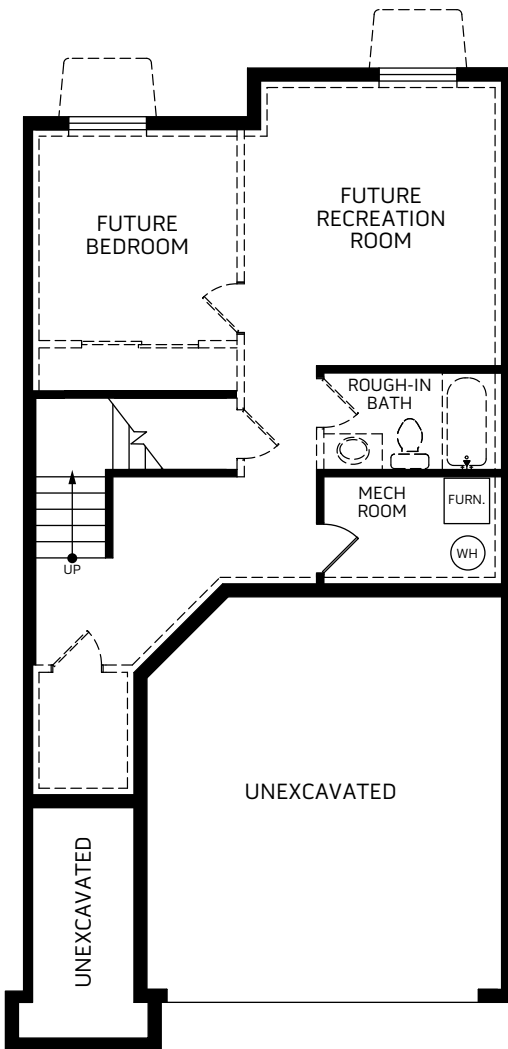

Stanford

Two-story • 1,791 Finished Sq. Ft. • 2,450 Total Sq. Ft. • 4-5 Bedrooms • 2.5-3.5 Baths • Spacious Great Room • Walk-In Closet • 2 Car Garage

BASEMENT
659 Sq. Ft.

FIRST FLOOR
725 Sq. Ft.

SECOND FLOOR
1,066 Sq. Ft.

Woodside Homes reserves the right to change elevations, specifications, materials and prices without notice. All square footages are approximate. Window location, porches, ceiling heights and room dimensions vary per elevation. The availability of certain options is subject to construction status and schedule. Optional features may be predetermined and included at additional cost on select homes. Renderings are artist's conception only. Rev. 08/20