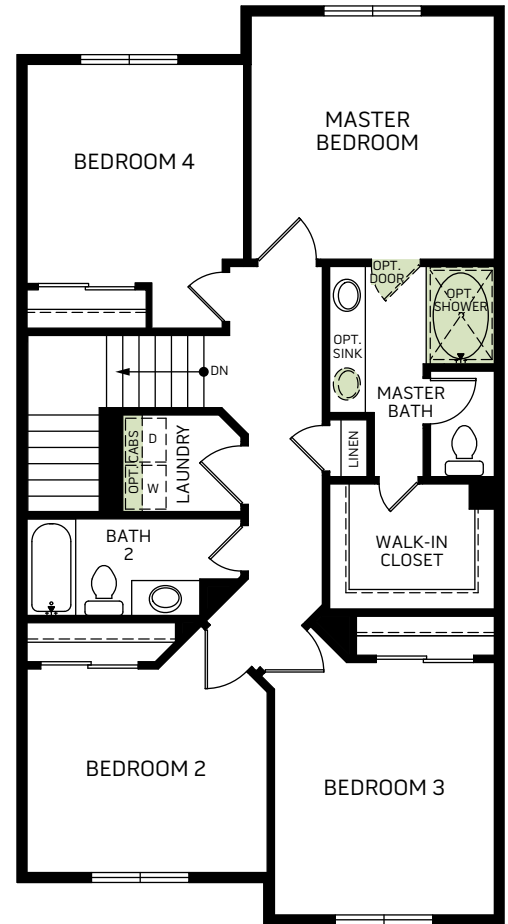

Stanford

Two-story • 1,791 Finished Sq. Ft. • 2,450 Total Sq. Ft. • 4-5 Bedrooms • 2.5-3.5 Baths • Spacious Great Room • Walk-In Closet • 2 Car Garage

BASEMENT
659 Sq. Ft.

FIRST FLOOR
725 Sq. Ft.

SECOND FLOOR
1,066 Sq. Ft.

Woodside Homes reserves the right to change elevations, specifications, materials and prices without notice. All square footages are approximate. Window location, porches, ceiling heights and room dimensions vary per elevation. The availability of certain options is subject to construction status and schedule. Optional features may be predetermined and included at additional cost on select homes. Renderings are artist's conception only. Rev. 08/20