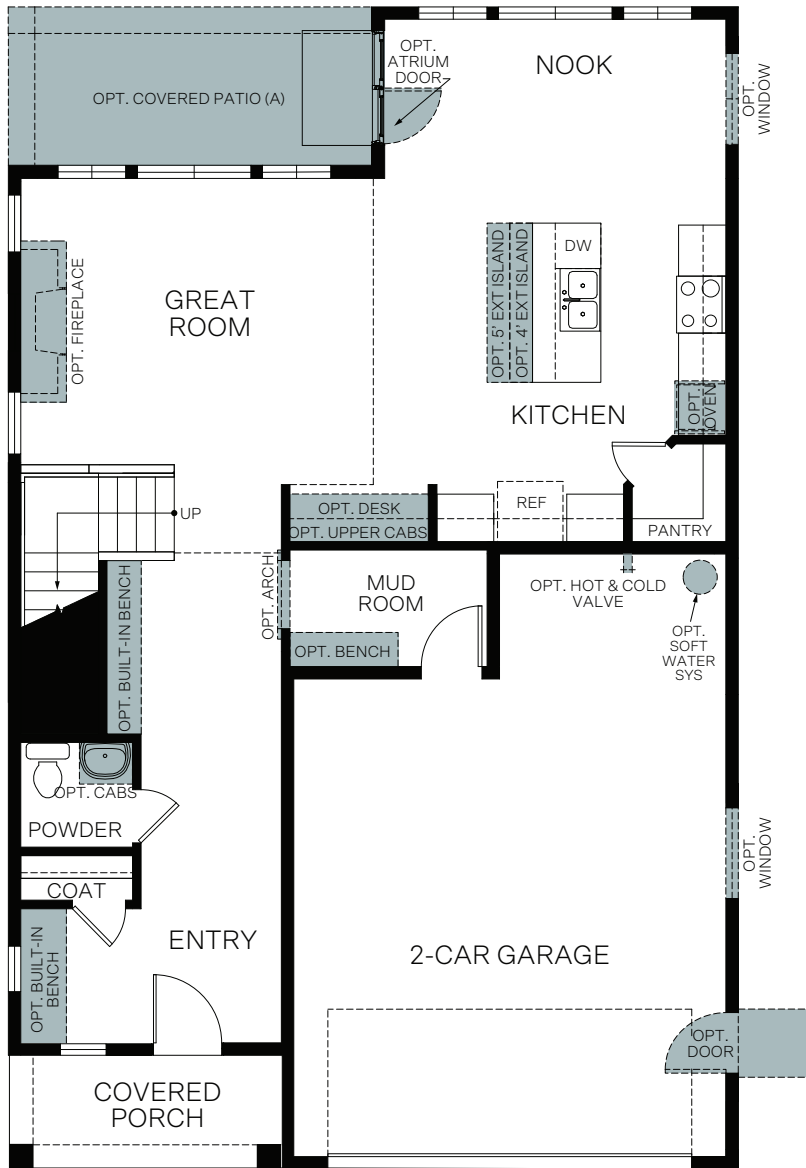

WoodsideHomes.com

Let's get you home.

Bayview At Shoreline

SYCAMORE

Farmhouse (B)

Craftsman (C)

Prairie (D)

Traditional (A)

TWO-STORY 1,947 SQ. FT.

FIRST FLOOR
969 Sq. Ft.

SECOND FLOOR
978 Sq. Ft.

Woodside Homes reserves the right to change floor plans, features, elevations, prices, materials and specifications without notice. All square footages and measurements are approximate. Please see Sales Professional for full details.
08/2024