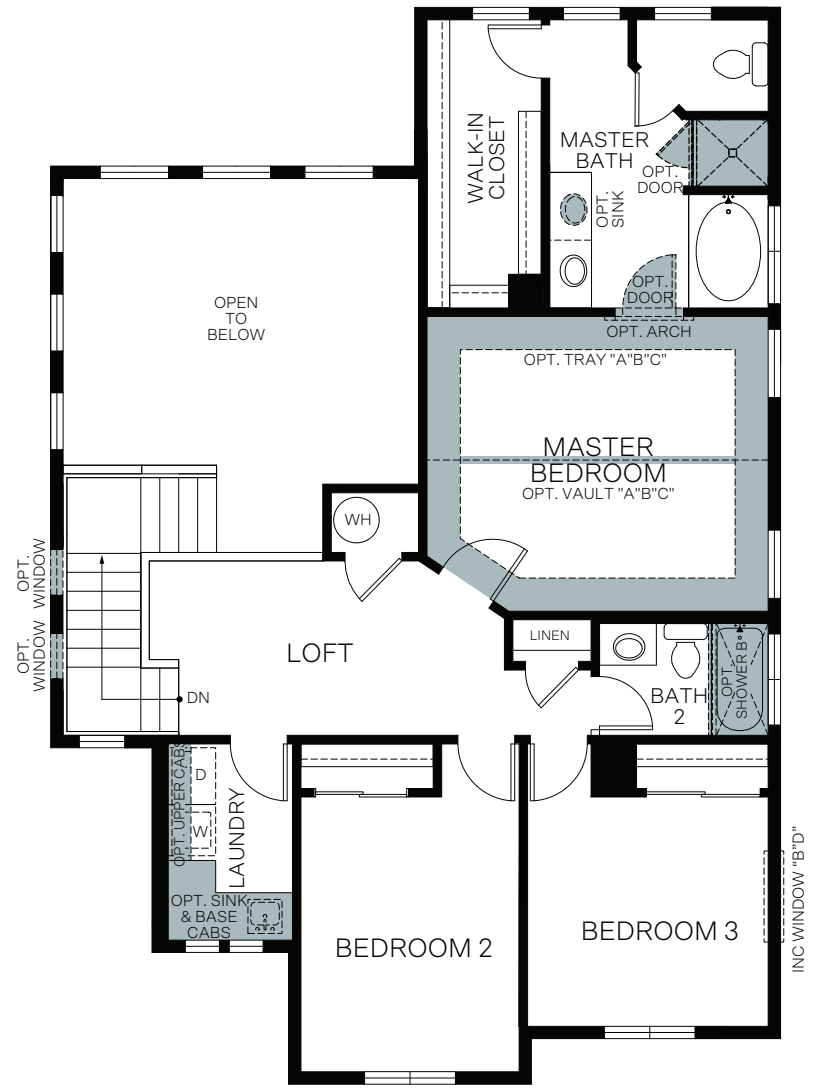

WoodsideHomes.com

Let's get you home.

Bayview At Shoreline

SYCAMORE

Farmhouse (B)

Craftsman (C)

Prairie (D)

Traditional (A)

TWO-STORY 1,947 SQ. FT.

FIRST FLOOR
969 Sq. Ft.

SECOND FLOOR
978 Sq. Ft.

Woodside Homes reserves the right to change floor plans, features, elevations, prices, materials and specifications without notice. All square footages and measurements are approximate. Please see Sales Professional for full details.
08/2024