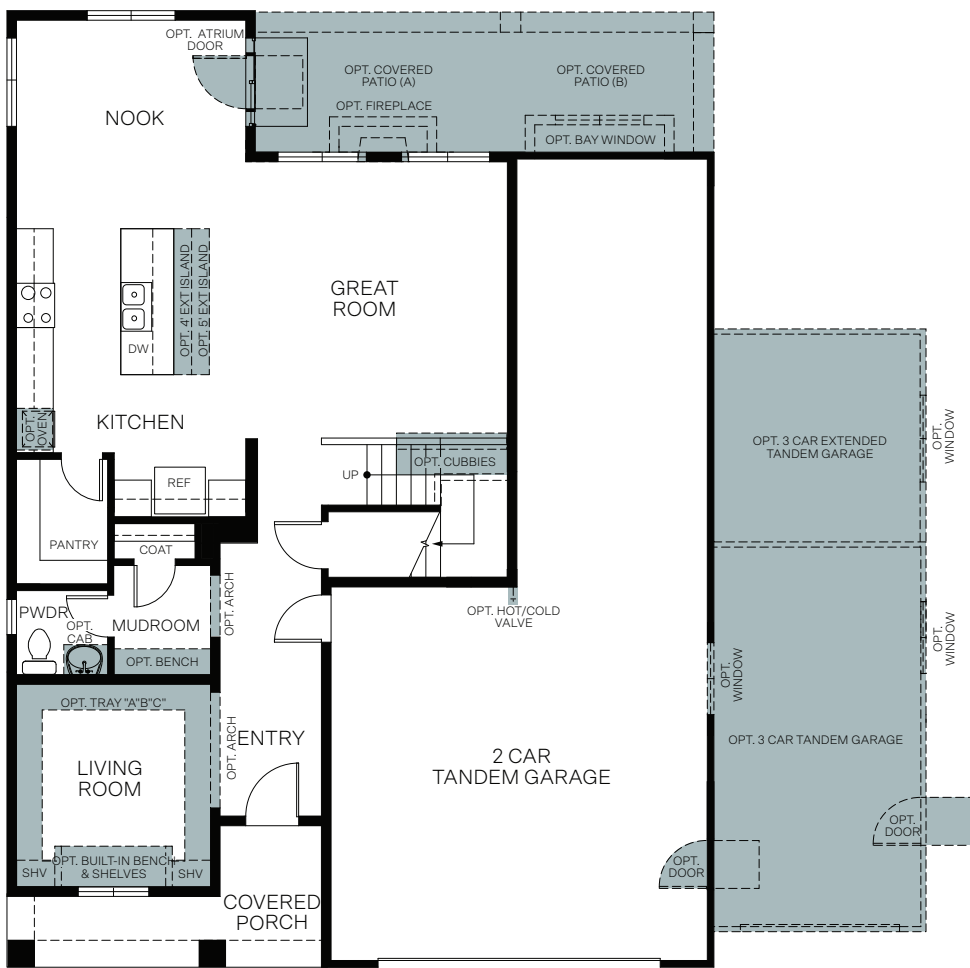

WoodsideHomes.com

Let's get you home.

Creekside

At Shoreline

HAMPTON ESTATE

Farmhouse (B)

Craftsman (C)

Traditional (A)

Prairie (D)

TWO-STORY 2,451 SQ. FT.

FIRST FLOOR
1,118 Sq.Ft.

SECOND FLOOR
1,333 Sq.Ft.