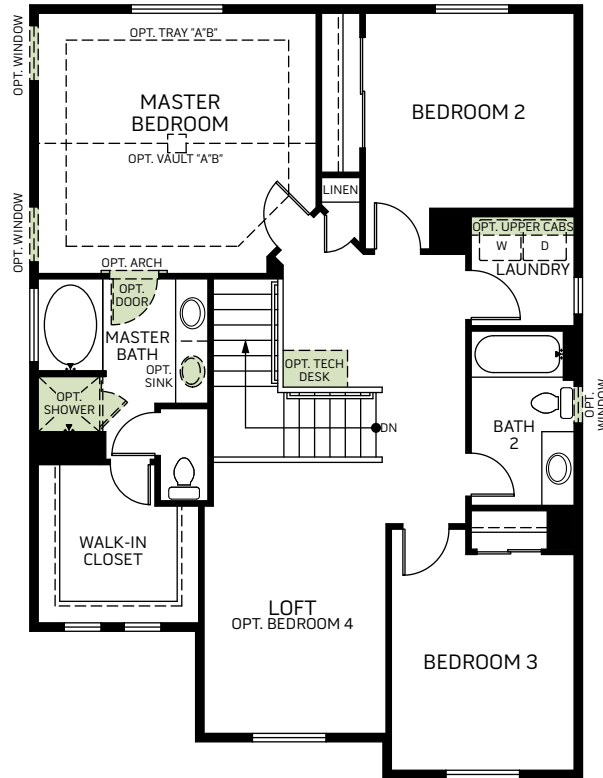

**Boxelder**

Two-story • 1,865 Finished Sq. Ft. • 3-4 Bedrooms • 2.5 Baths • Open Great Room  
Loft • Opt. Bedroom 4 • Opt Covered Patio • 2 Car Garage

**Traditional (A)**

**Farmhouse (B)**

**Prairie (D)**

**Boxelder**

Two-story • 1,865 Finished Sq. Ft. • 3-4 Bedrooms • 2.5 Baths • Open Great Room  
Loft • Opt. Bedroom 4 • Opt. Covered Patio • 2 Car Garage

FIRST FLOOR  
750 Sq. Ft.

SECOND FLOOR  
1,115 Sq. Ft.

OPT. BEDROOM 4