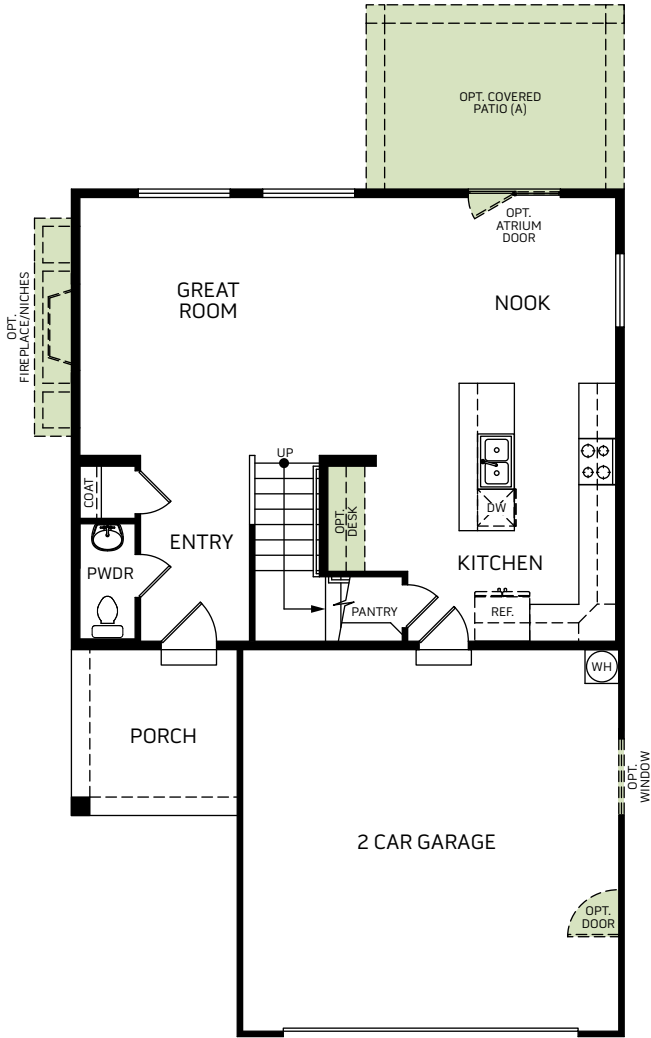

**Boxelder**

Two-story • 1,865 Finished Sq. Ft. • 3-4 Bedrooms • 2.5 Baths • Open Great Room  
Loft • Opt. Bedroom 4 • Opt Covered Patio • 2 Car Garage

**Traditional (A)**

**Farmhouse (B)**

**Prairie (D)**

**Boxelder**

Two-story • 1,865 Finished Sq. Ft. • 3-4 Bedrooms • 2.5 Baths • Open Great Room  
Loft • Opt. Bedroom 4 • Opt. Covered Patio • 2 Car Garage

FIRST FLOOR  
750 Sq. Ft.

SECOND FLOOR  
1,115 Sq. Ft.

OPT. BEDROOM 4