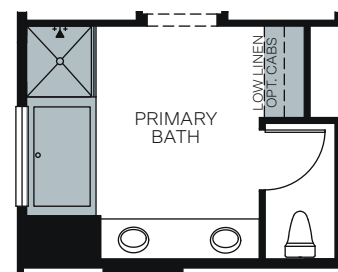

SINGLE STORY 2,084 SQ. FT.

FLOOR PLAN

OPTIONS

OPT. BEDROOM 3 ILO DEN

OPT. BATH/SHOWER AT PRIMARY BATH

OPT. CALIFORNIA ROOM

OPT. CALIFORNIA ROOM WITH FIREPLACE