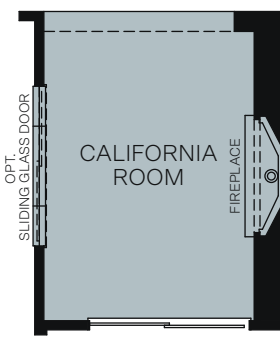

SINGLE STORY 2,084 SQ. FT.

FLOOR PLAN

OPTIONS

OPT. BEDROOM 3 ILO DEN

OPT. BATH/SHOWER AT PRIMARY BATH

OPT. CALIFORNIA ROOM

OPT. CALIFORNIA ROOM WITH FIREPLACE