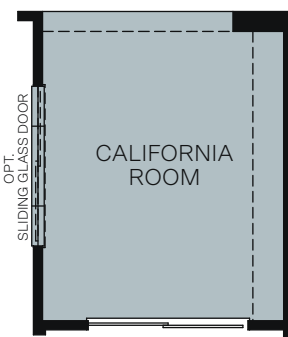

SINGLE STORY 2,084 SQ. FT.

FLOOR PLAN

OPTIONS

OPT. BEDROOM 3 ILO DEN

OPT. BATH/SHOWER AT PRIMARY BATH

OPT. CALIFORNIA ROOM

OPT. CALIFORNIA ROOM WITH FIREPLACE