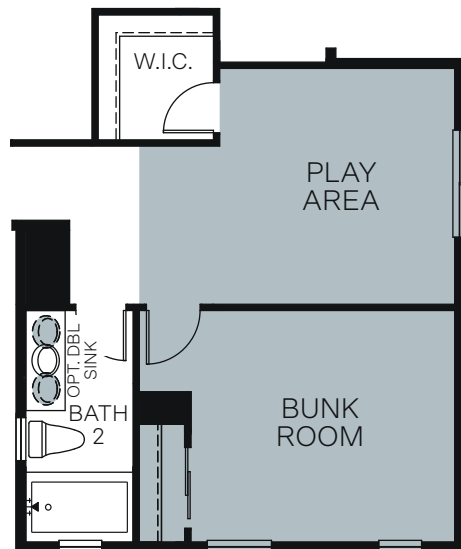

WoodsideHomes.com

Let's get you home.

The East Gardens At Ella Gardens

THE CAMELLIA 4044

A-Cottage

B-Craftsman

C-Farmhouse

TWO STORY 2,154 SQ. FT.

FIRST FLOOR

SECOND FLOOR

OPT. CALIFORNIA ROOM WITH (2) LARGE SLIDING GLASS DOORS

OPT. BACK KITCHEN ILO SUPER PANTRY

OPT. PLAY AREA/BUNK ROOM ILO BEDROOM 2 AND 3

OPT. BEDROOM 4/BATH 3 ILO DEN/POWDER