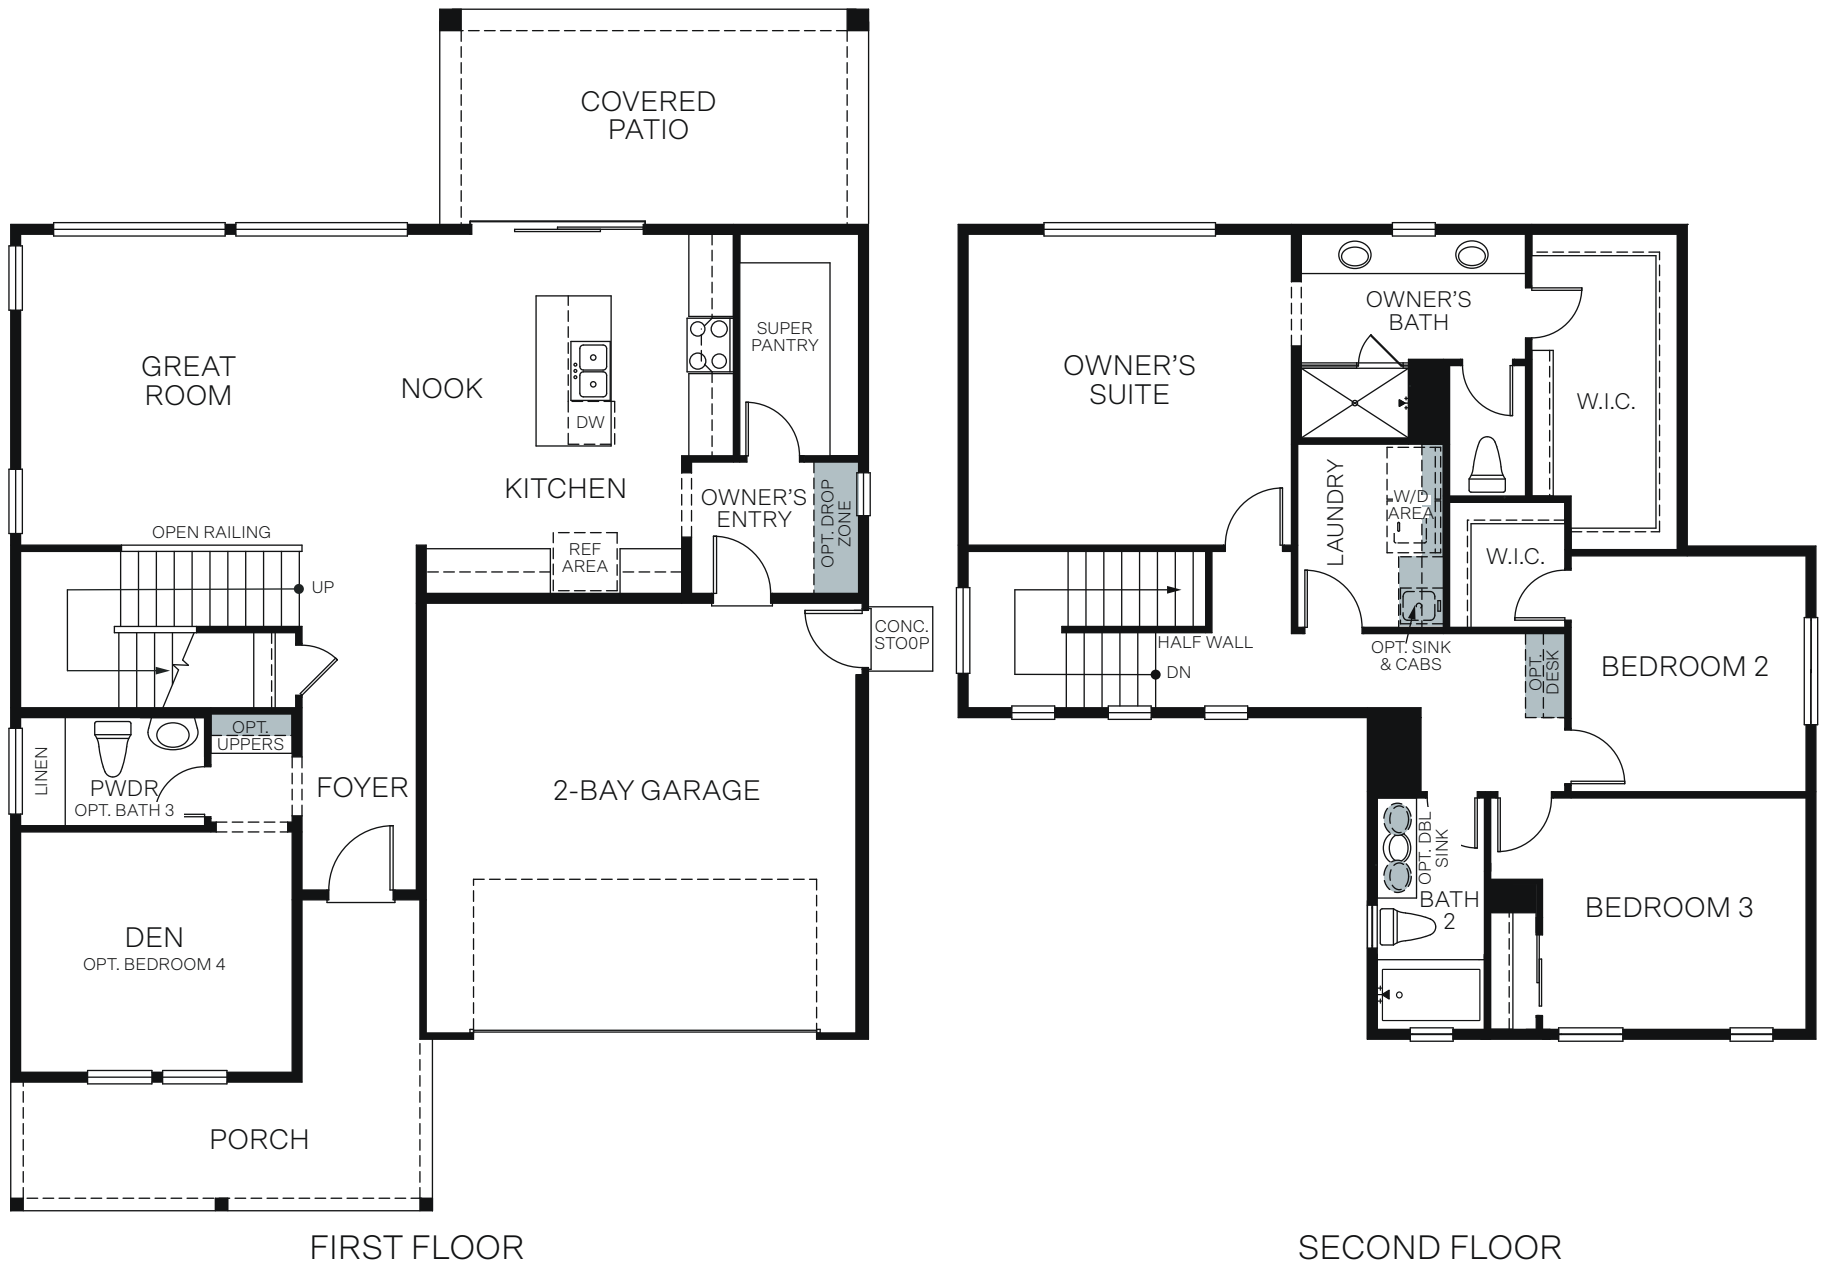

WoodsideHomes.com

Let's get you home.

The East Gardens At Ella Gardens

THE CAMELLIA 4044

A-Cottage

B-Craftsman

C-Farmhouse

TWO STORY 2,154 SQ. FT.

FIRST FLOOR

SECOND FLOOR

OPT. CALIFORNIA ROOM WITH (2) LARGE SLIDING GLASS DOORS

OPT. BACK KITCHEN ILO SUPER PANTRY

OPT. PLAY AREA/BUNK ROOM ILO BEDROOM 2 AND 3

OPT. BEDROOM 4/BATH 3 ILO DEN/POWDER