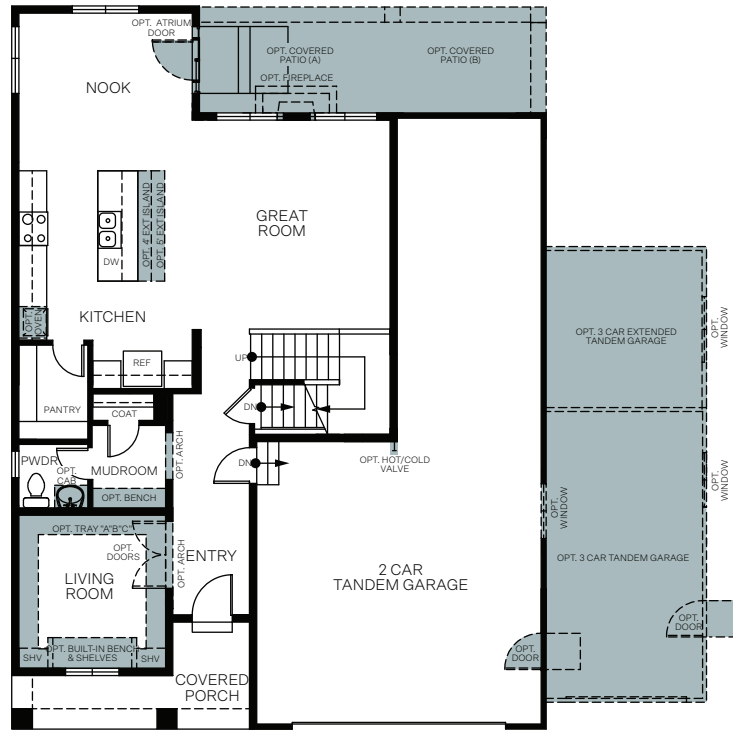

WoodsideHomes.com

Let's get you home.

Cascade

At Sky Ranch

HAMPTON ESTATE

TWO-STORY 2,356 SQ. FT.

BASEMENT
1,026 Sq.Ft.

FIRST FLOOR
1,018 Sq.Ft.

SECOND FLOOR
1,338 Sq.Ft.