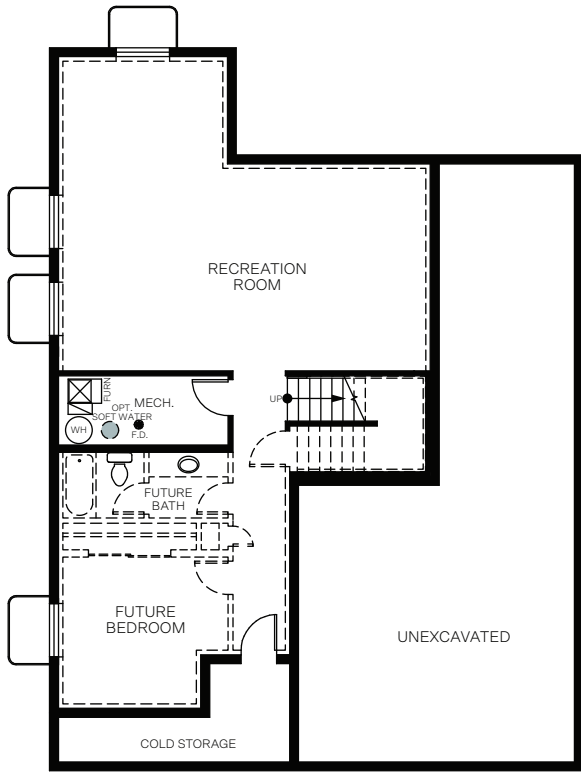

WoodsideHomes.com

Let's get you home.

Cascade

At Sky Ranch

HAMPTON ESTATE

TWO-STORY 2,356 SQ. FT.

BASEMENT
1,026 Sq.Ft.

FIRST FLOOR
1,018 Sq.Ft.

SECOND FLOOR
1,338 Sq.Ft.