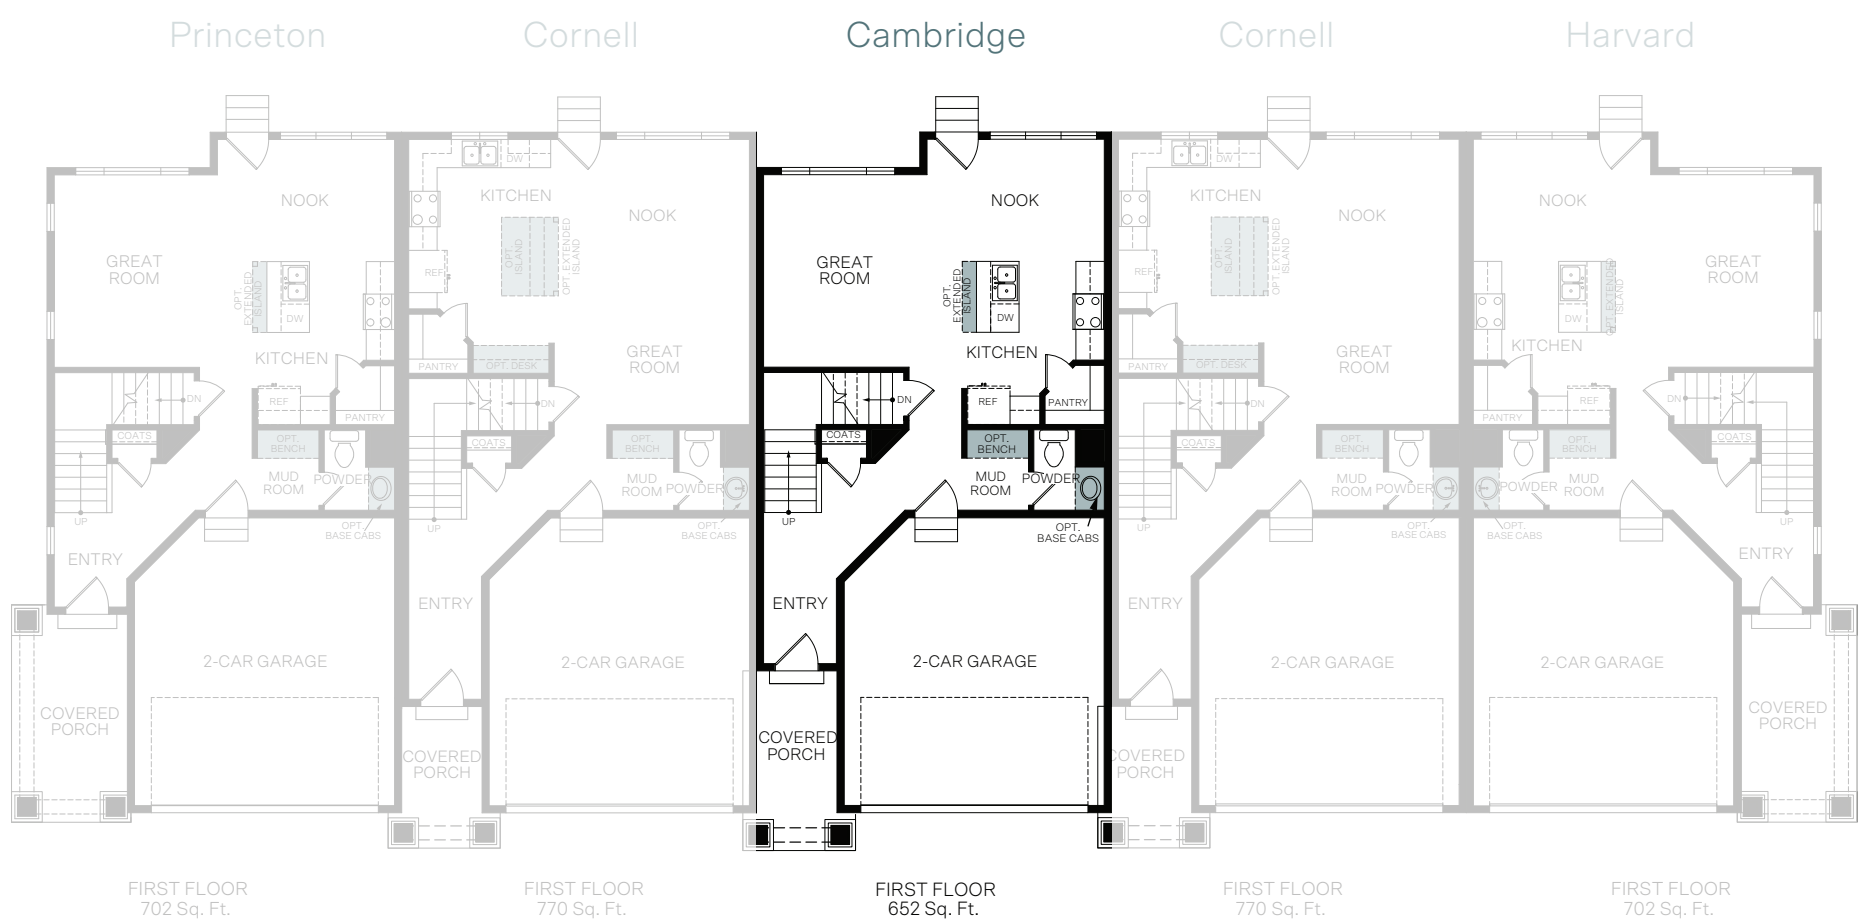

WoodsideHomes.com

Let's get you home.

Enclave

At Sky Ranch

CAMBRIDGE

TWO-STORY 1,542 FINISHED SQ. FT.

FLOOR PLAN LAYOUT

5 PLEX