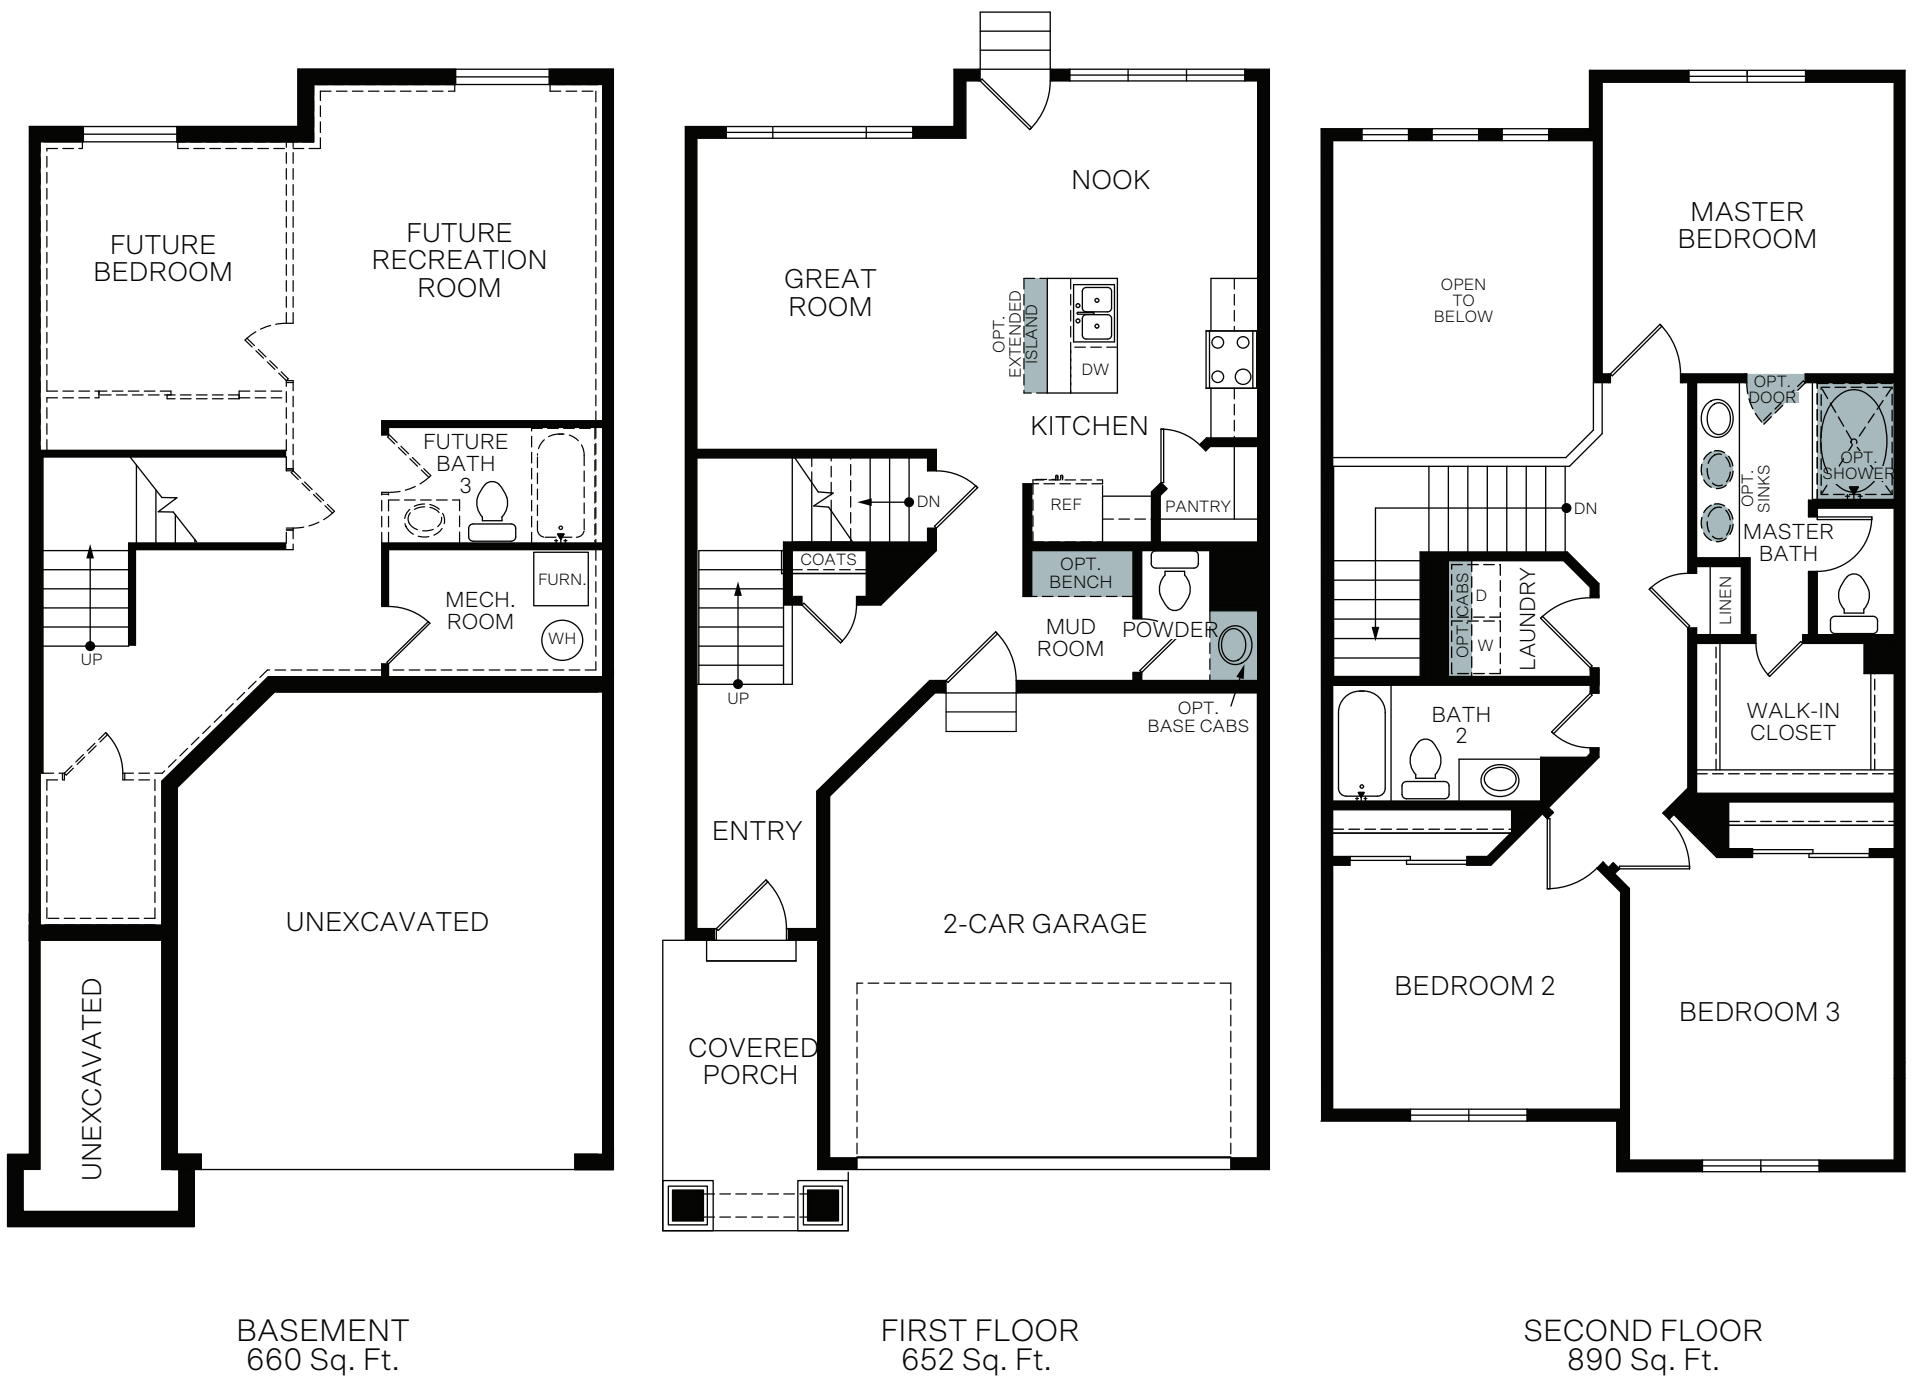

WoodsideHomes.com

Let's get you home.

Enclave

At Sky Ranch

CAMBRIDGE

TWO-STORY 1,542 FINISHED SQ. FT.

FLOOR PLAN LAYOUT

5 PLEX