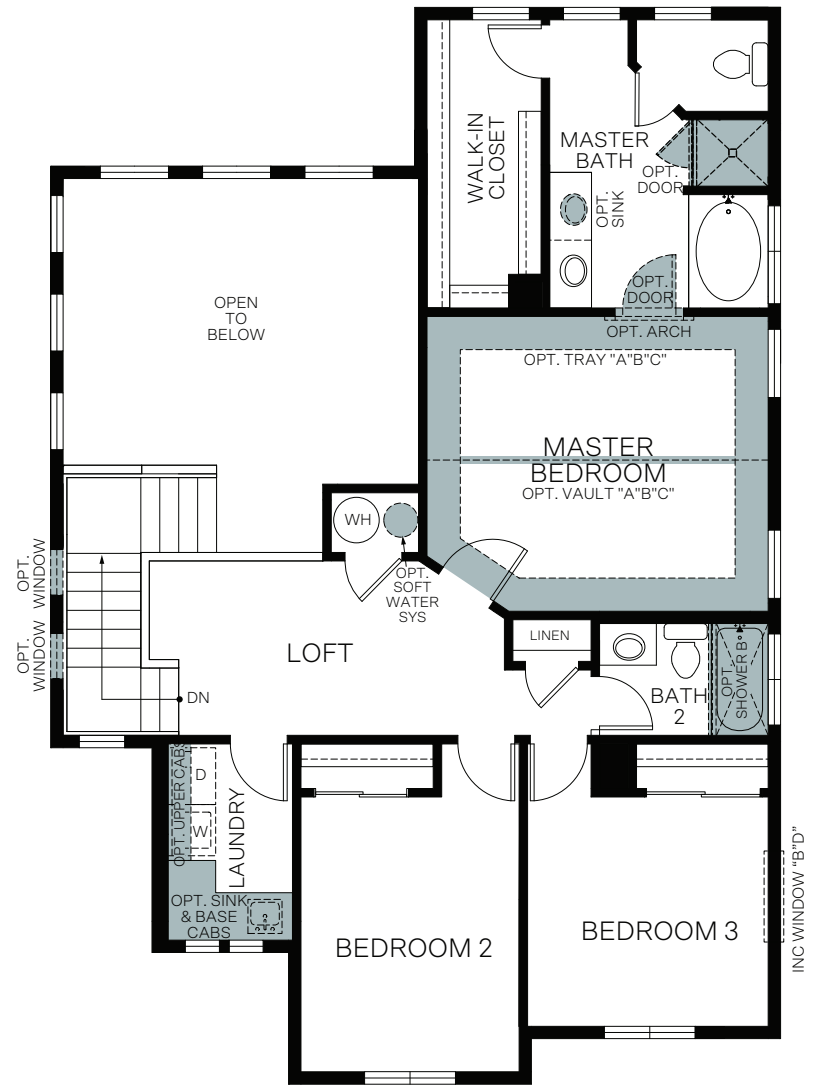

WoodsideHomes.com

Let's get you home.

Bayview At Shoreline

SYCAMORE

Farmhouse (B)

Craftsman (C)

Prairie (D)

Traditional (A)

TWO-STORY 1,947 SQ. FT.

FIRST FLOOR
969 Sq. Ft.

SECOND FLOOR
978 Sq. Ft.

Woodside Homes reserves the right to change floor plans, features, elevations, prices, materials and specifications without notice. All square footages and measurements are approximate. Please see Sales Professional for full details.
01/2025