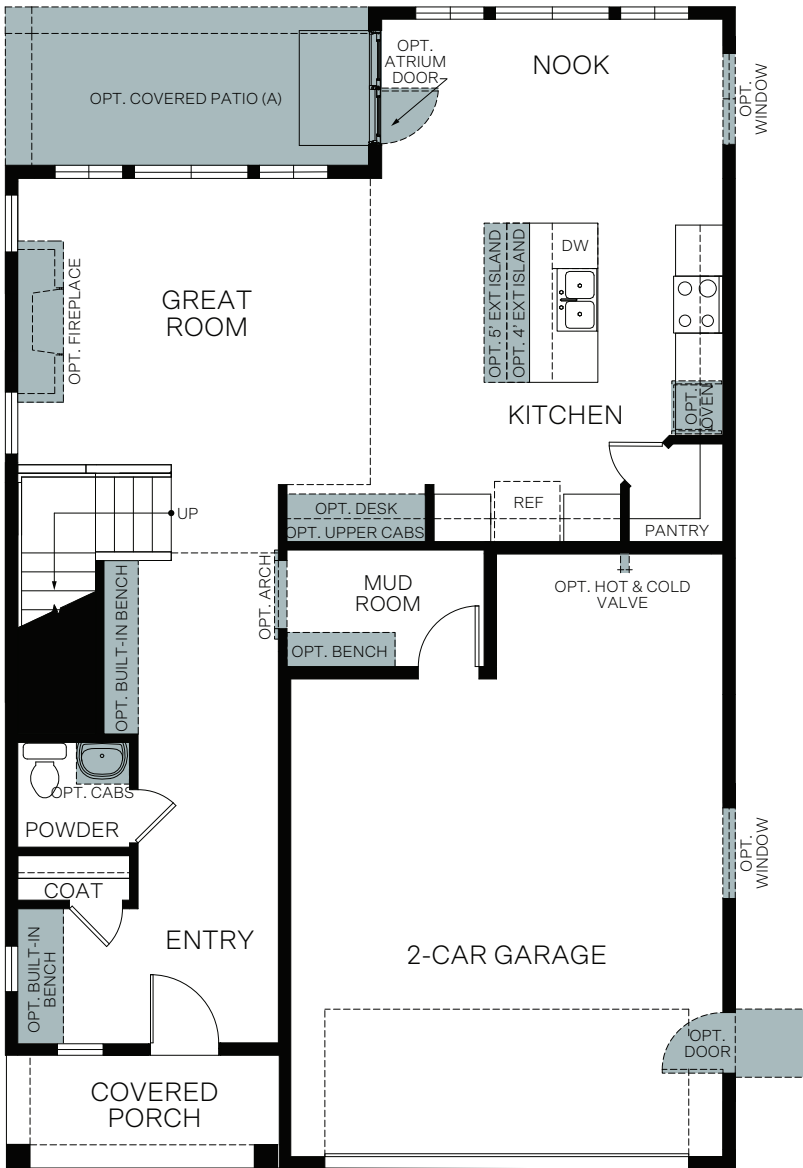

WoodsideHomes.com

Let's get you home.

Bayview At Shoreline

SYCAMORE

Farmhouse (B)

Craftsman (C)

Prairie (D)

Traditional (A)

TWO-STORY 1,947 SQ. FT.

FIRST FLOOR
969 Sq. Ft.

SECOND FLOOR
978 Sq. Ft.

Woodside Homes reserves the right to change floor plans, features, elevations, prices, materials and specifications without notice. All square footages and measurements are approximate. Please see Sales Professional for full details.
01/2025