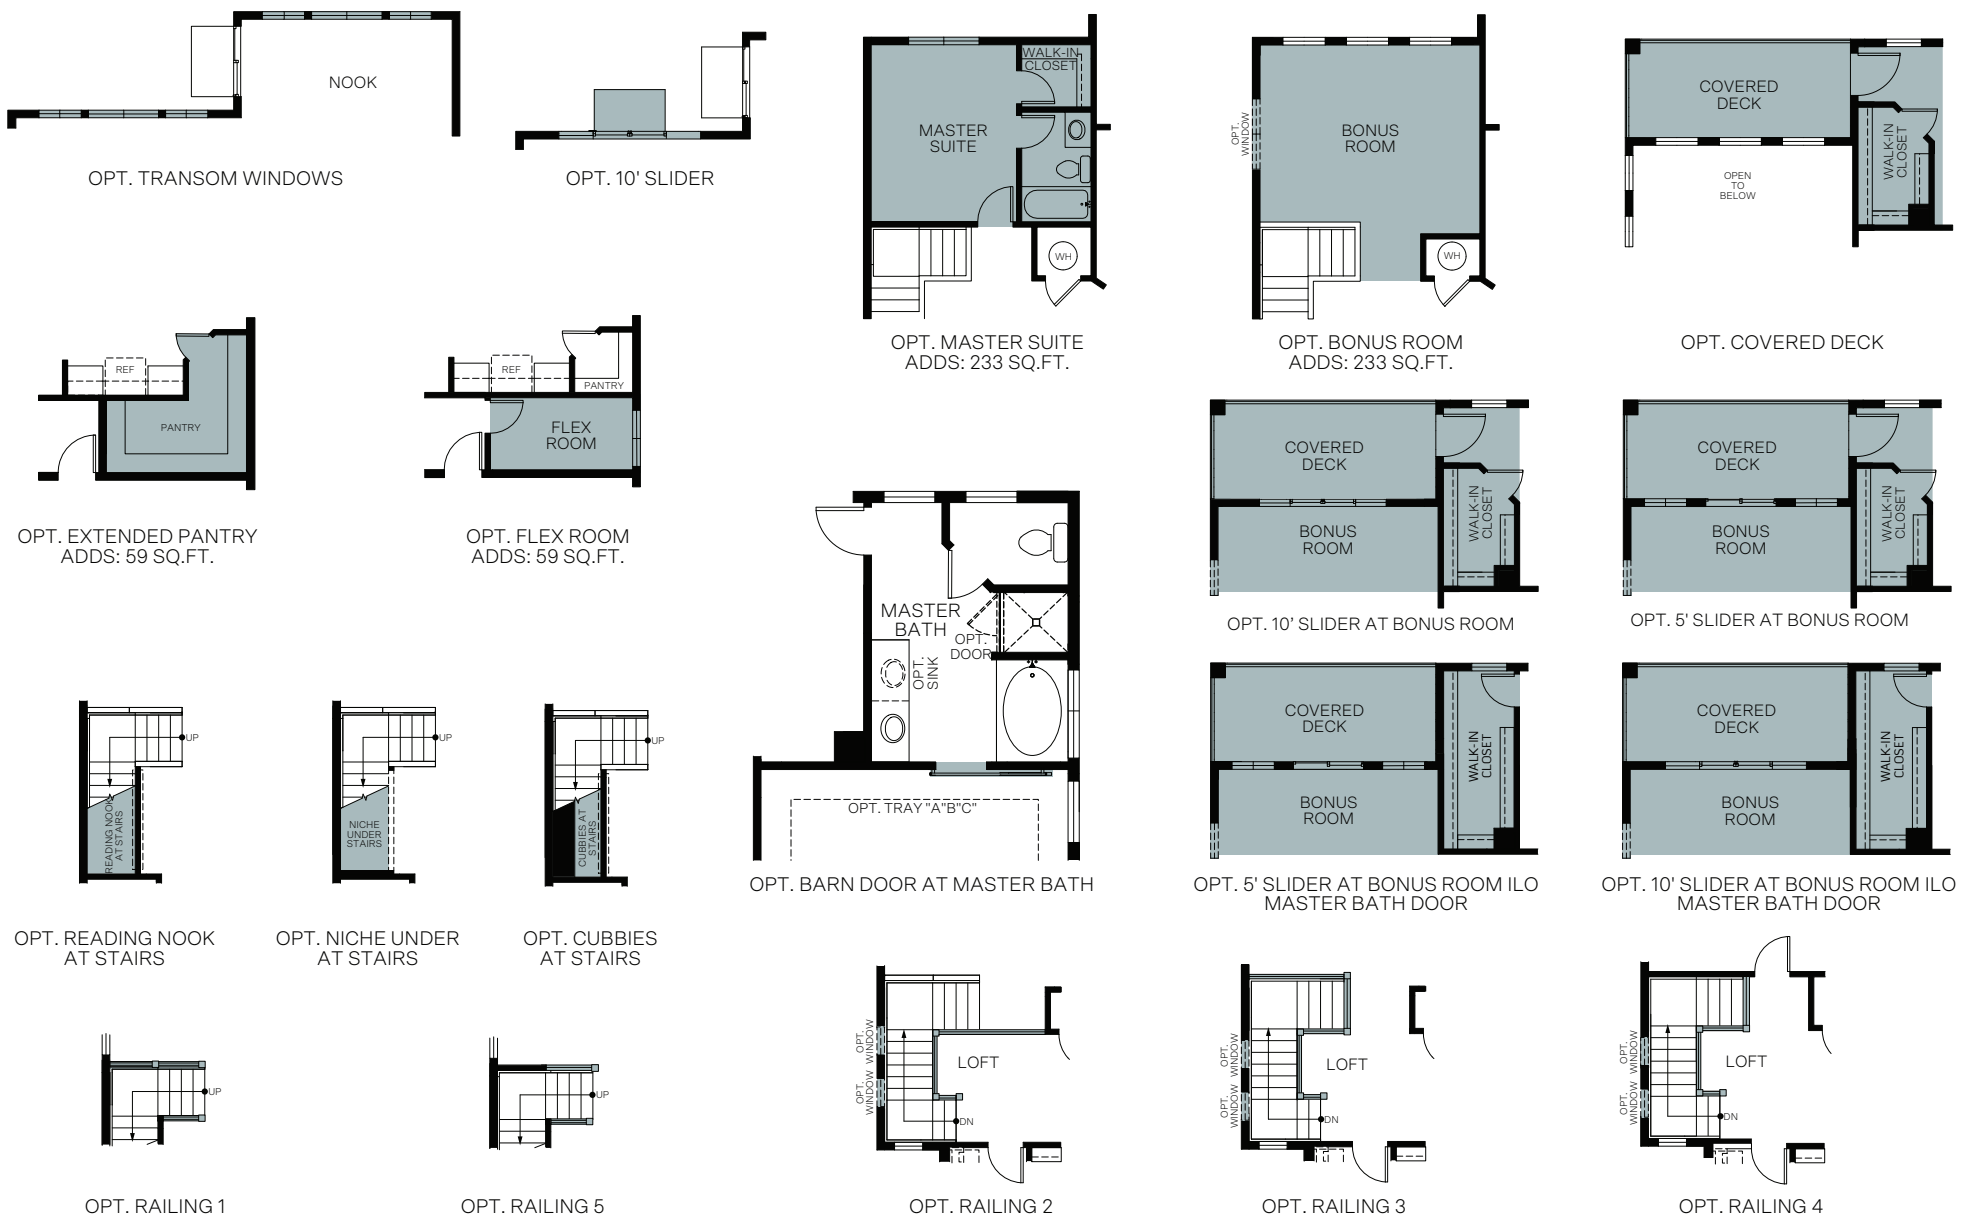

WoodsideHomes.com

Let's get you home.

Bayview At Shoreline

SYCAMORE

Farmhouse (B)

Craftsman (C)

Prairie (D)

Traditional (A)

TWO-STORY 1,947 SQ. FT.

FIRST FLOOR
969 Sq. Ft.

SECOND FLOOR
978 Sq. Ft.

Woodside Homes reserves the right to change floor plans, features, elevations, prices, materials and specifications without notice. All square footages and measurements are approximate. Please see Sales Professional for full details.
01/2025