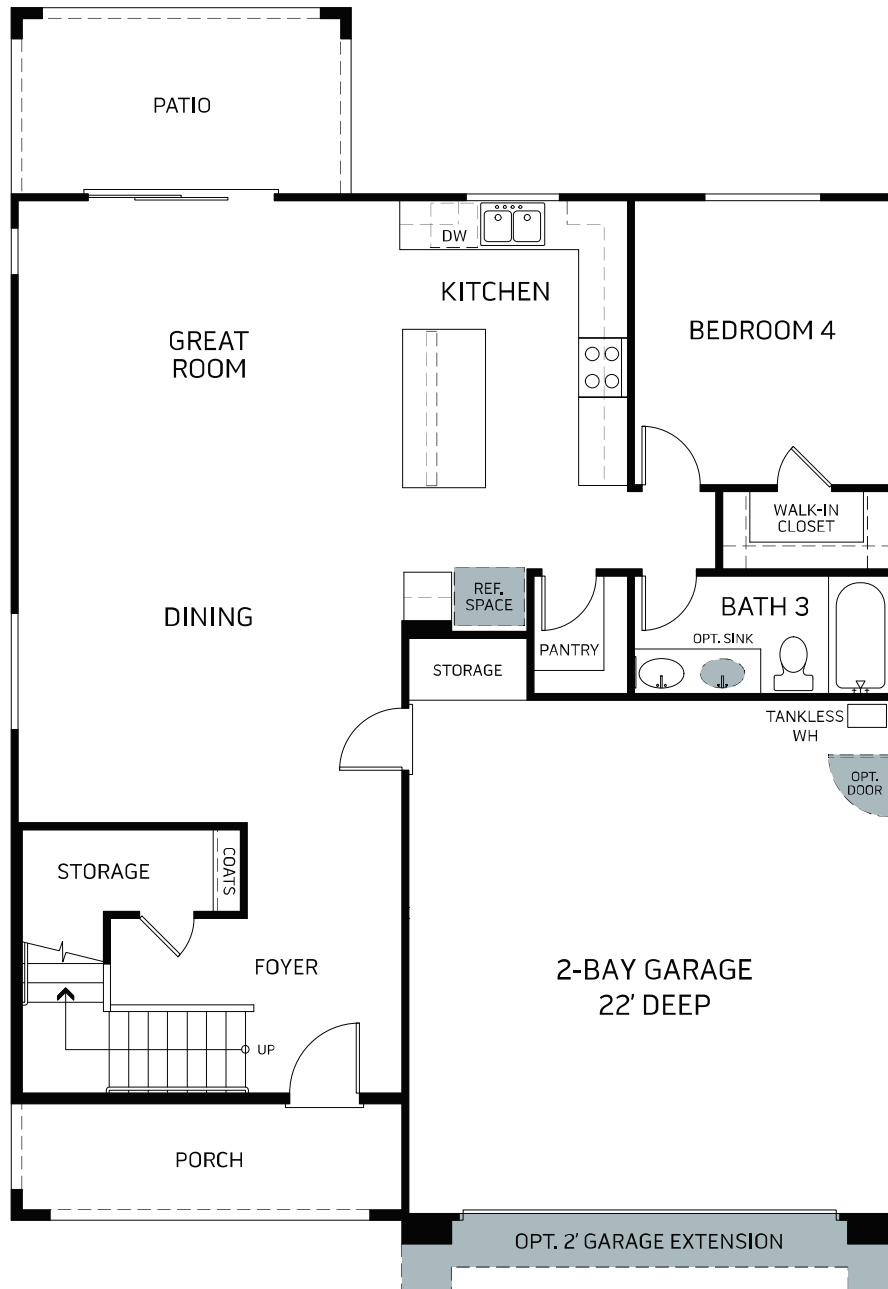

Luna At Sunstone

SELENE PLAN 5

TWO STORY | 2,274 SQ. FT.

FIRST FLOOR

SECOND FLOOR

SELENE PLAN 5 OPTIONAL FEATURES

OPT. DECK

OPT. ALTERNATE LAUNDRY
(TO ACCOMMODATE OPT.
STACKED W/D)

OPT. EXTENDED LAUNDRY