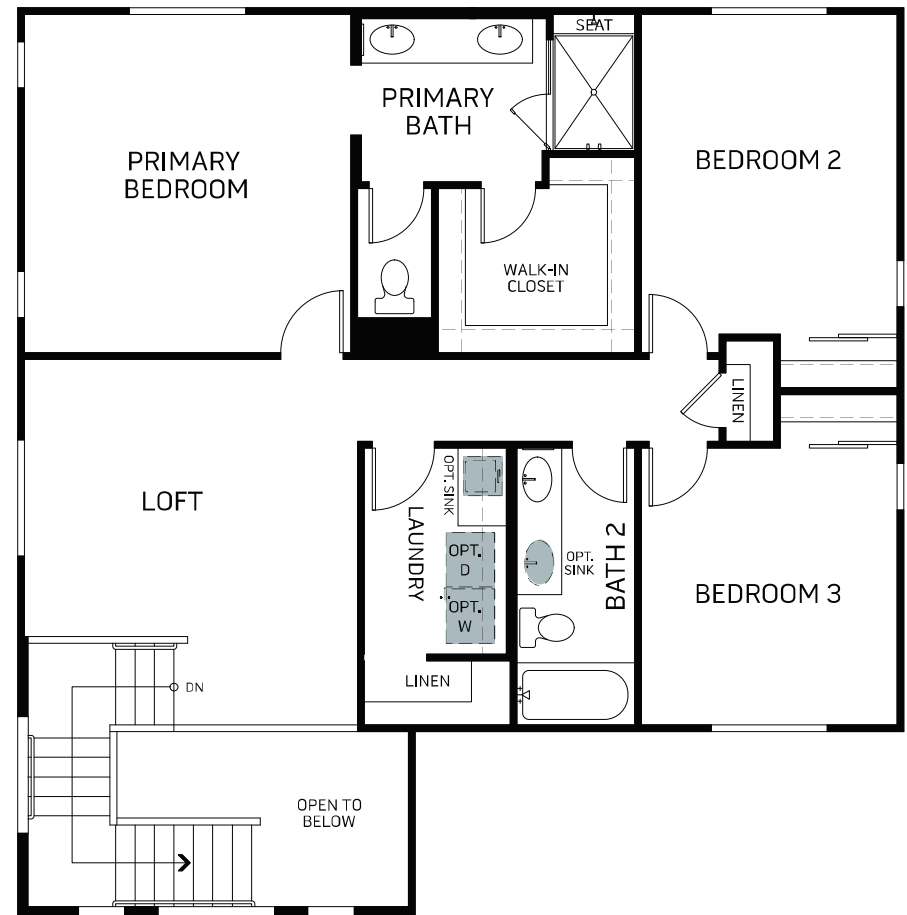

Luna At Sunstone

SELENE PLAN 5

TWO STORY | 2,274 SQ. FT.

FIRST FLOOR

SECOND FLOOR

SELENE PLAN 5 OPTIONAL FEATURES

OPT. DECK

OPT. ALTERNATE LAUNDRY
(TO ACCOMMODATE OPT.
STACKED W/D)

OPT. EXTENDED LAUNDRY