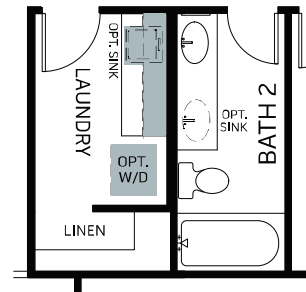

Luna At Sunstone

SELENE PLAN 5

TWO STORY | 2,274 SQ. FT.

FIRST FLOOR

SECOND FLOOR

SELENE PLAN 5 OPTIONAL FEATURES

OPT. DECK

OPT. ALTERNATE LAUNDRY
(TO ACCOMMODATE OPT.
STACKED W/D)