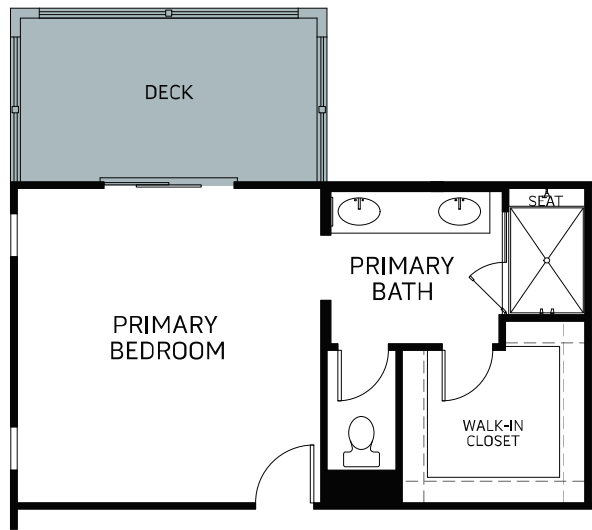

Luna At Sunstone

SELENE PLAN 5

TWO STORY | 2,274 SQ. FT.

FIRST FLOOR

SECOND FLOOR

SELENE PLAN 5 OPTIONAL FEATURES

OPT. DECK

OPT. ALTERNATE LAUNDRY
(TO ACCOMMODATE OPT.
STACKED W/D)