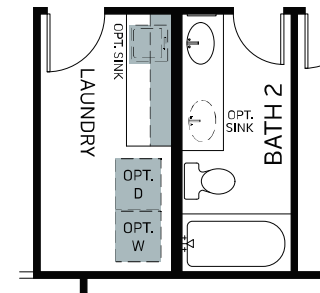

Luna At Sunstone

SELENE PLAN 5

TWO STORY | 2,274 SQ. FT.

FIRST FLOOR

SECOND FLOOR

SELENE PLAN 5 OPTIONAL FEATURES

OPT. DECK

OPT. ALTERNATE LAUNDRY
(TO ACCOMMODATE OPT.
STACKED W/D)