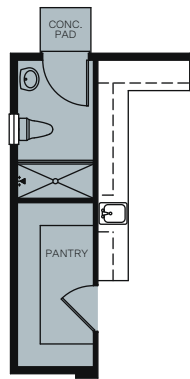

# Ivy Gate Series

At Farmstead

THE CHATEAU 6550

A - Traditional Farmhouse

B - Modern Farmhouse

C - Artisan Farmhouse

TWO STORY 4,408 SQ. FT.

OPTIONS

OPT. POOL BATH AT PANTRY

OPT. BEDROOM 5 SUITE AT LOFT