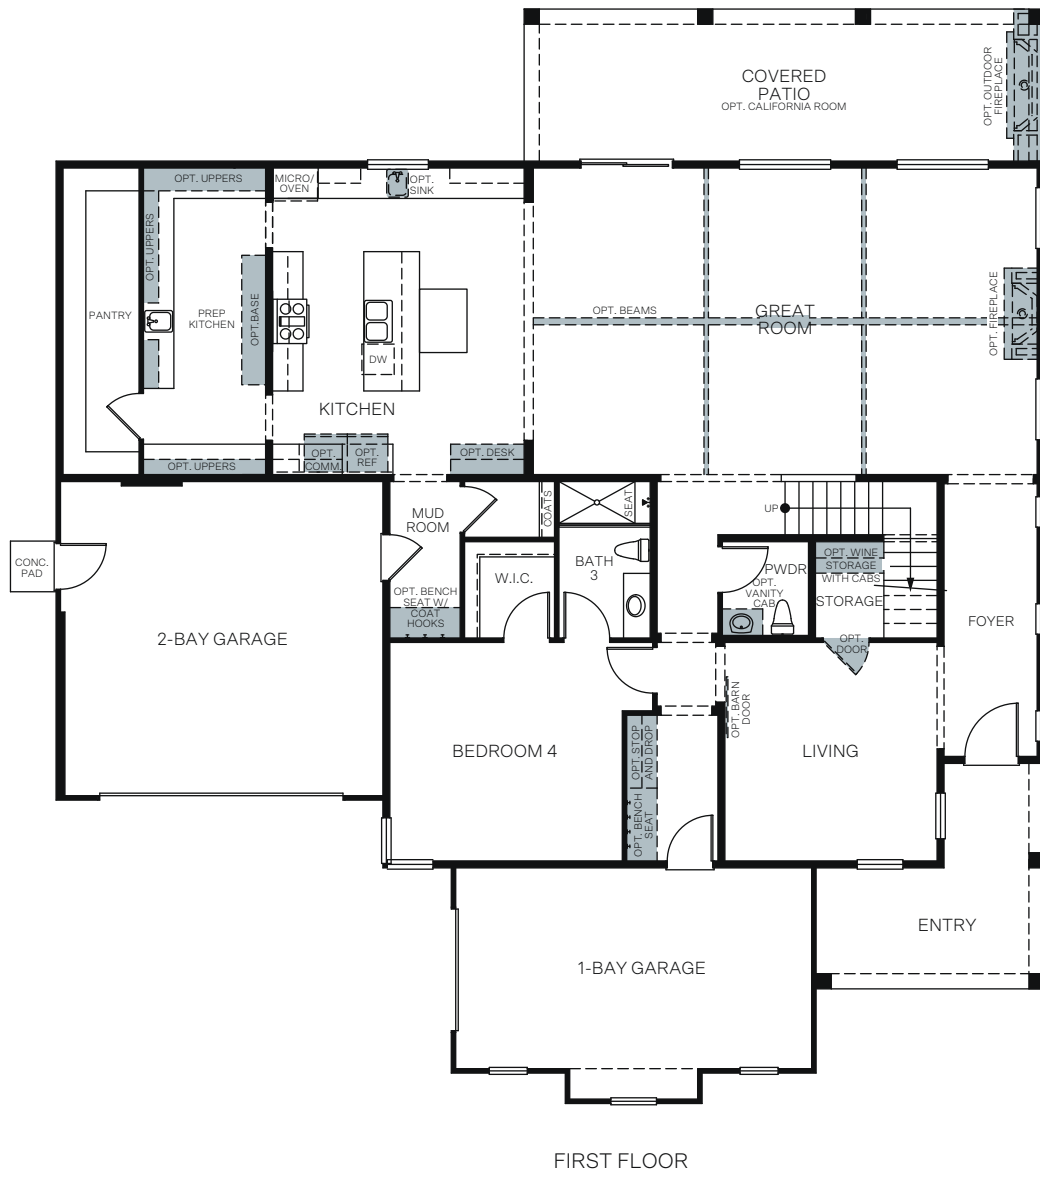

# Ivy Gate Series

At Farmstead

THE CHATEAU 6550

A - Traditional Farmhouse

B - Modern Farmhouse

C - Artisan Farmhouse

TWO STORY 4,408 SQ. FT.

OPTIONS

OPT. POOL BATH AT PANTRY

OPT. BEDROOM 5 SUITE AT LOFT