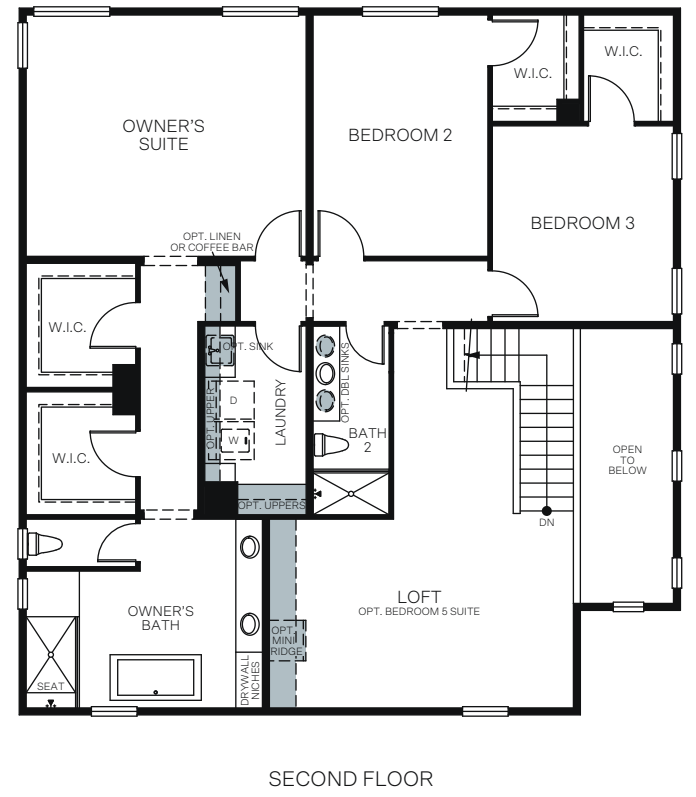

# Ivy Gate Series

At Farmstead

THE CHATEAU 6550

A - Traditional Farmhouse

B - Modern Farmhouse

C - Artisan Farmhouse

TWO STORY 4,408 SQ. FT.

OPTIONS

OPT. POOL BATH AT PANTRY

OPT. BEDROOM 5 SUITE AT LOFT