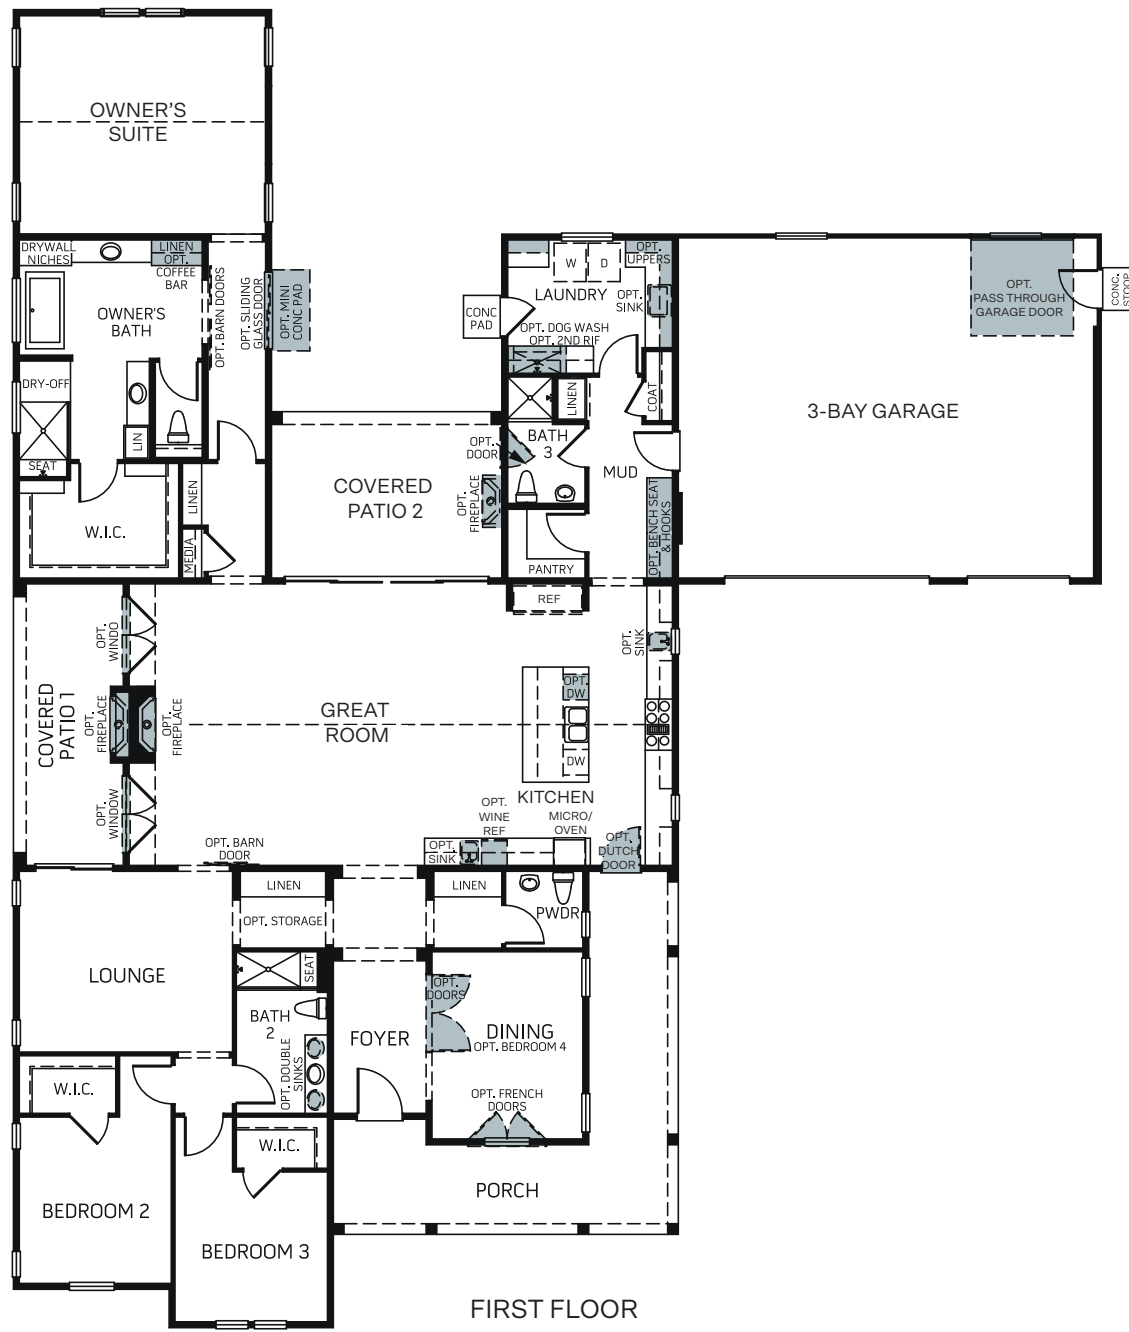

WoodsideHomes.com

Let's get you home.

Red Porch Series

At Farmstead

THE MILL COTTAGE 8510

A - Traditional Farmhouse

B - Modern Farmhouse

C - Artisan Farmhouse

SINGLE STORY 3,542 SQ. FT.

OPTIONS

OPT. BEDROOM 4 ILO FLEX/ DINING

OPT. STORAGE