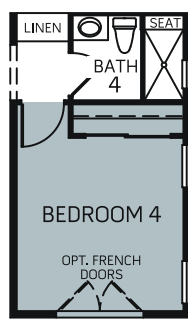

SINGLE STORY 3,542 SQ. FT.

OPTIONS

OPT. BEDROOM 4 ILO FLEX/ DINING

OPT. STORAGE