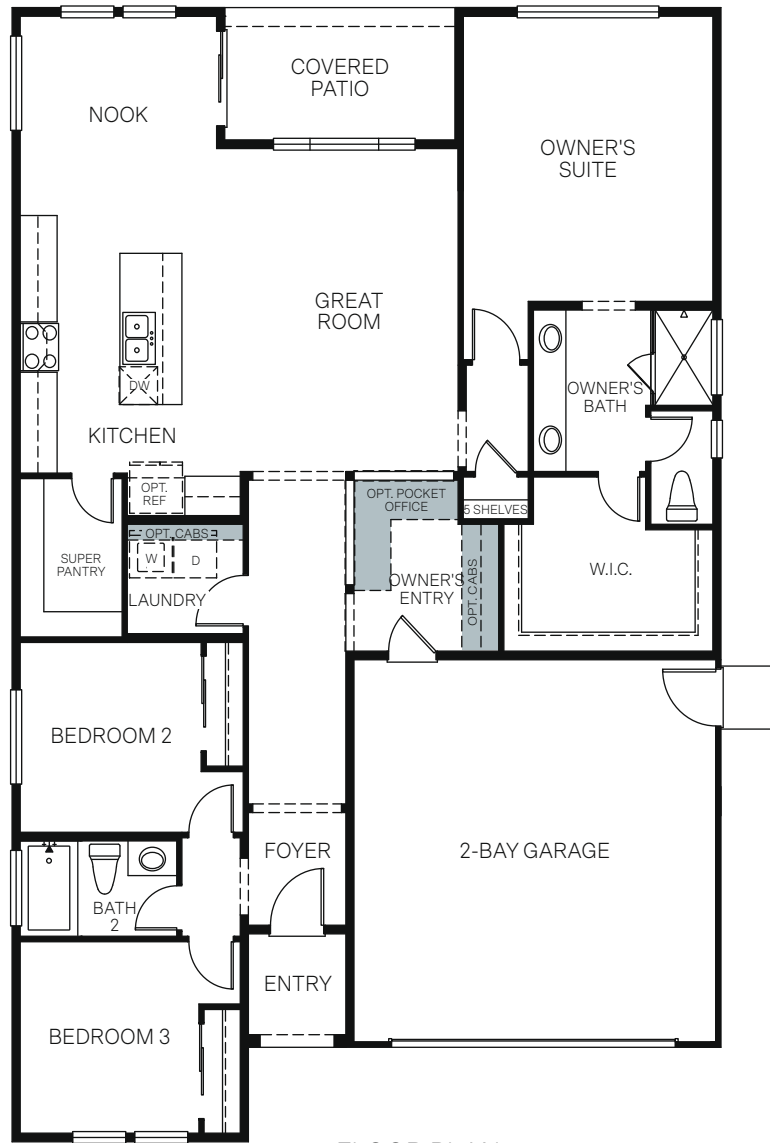

The East Gardens

At Ella Gardens

THE LILY 4025

SINGLE STORY 1,715 SQ. FT.

FLOOR PLAN

OPT. CALIFORNIA ROOM

OPT. BACK KITCHEN

Woodside Homes reserves the right to change floor plans, features, elevations, prices, materials and specifications without notice. All square footages and measurements are approximate. Please see Sales Professional for full details. March 2023.