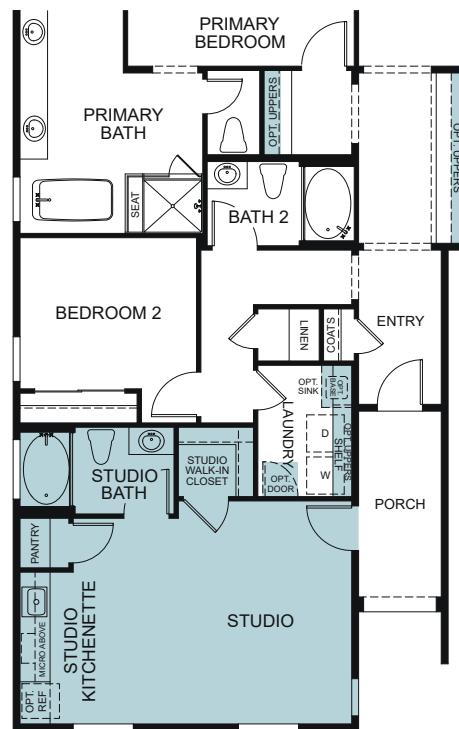

## Abbey Park

Dorset 5012

SINGLE STORY 2,268 SQ. FT.

OPTIONS

OPTIONAL HOME + ALT 2 W/ LAUNDRY CLOSET

OPTIONAL HOME + ALT 2

OPTIONAL HOME + ALT 1 STUDIO

OPTIONAL CALIFORNIA ROOM

OPTIONAL WALK-IN-SHOWER AT PRIMARY BATH

OPTIONAL PASS-THROUGH LINEN