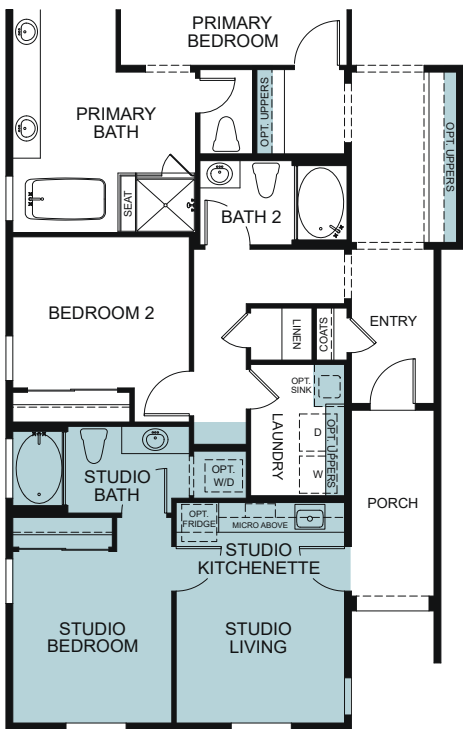

## Abbey Park

Dorset 5012

SINGLE STORY 2,268 SQ. FT.

OPTIONS

OPTIONAL HOME + ALT 2 W/ LAUNDRY CLOSET

OPTIONAL HOME + ALT 2

OPTIONAL HOME + ALT 1 STUDIO

OPTIONAL CALIFORNIA ROOM

OPTIONAL WALK-IN-SHOWER AT PRIMARY BATH

OPTIONAL PASS-THROUGH LINEN