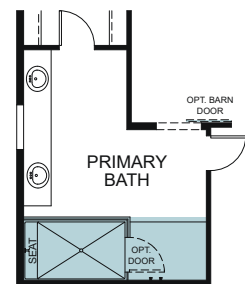

## Abbey Park

Dorset 5012

SINGLE STORY 2,268 SQ. FT.

OPTIONS

OPTIONAL HOME + ALT 2 W/ LAUNDRY CLOSET

OPTIONAL HOME + ALT 2

OPTIONAL HOME + ALT 1 STUDIO

OPTIONAL CALIFORNIA ROOM

OPTIONAL WALK-IN-SHOWER AT PRIMARY BATH

OPTIONAL PASS-THROUGH LINEN