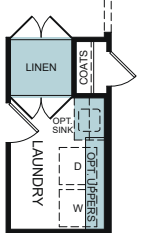

## Abbey Park

Dorset 5012

SINGLE STORY 2,268 SQ. FT.

OPTIONS

OPTIONAL HOME + ALT 2 W/ LAUNDRY CLOSET

OPTIONAL HOME + ALT 2

OPTIONAL HOME + ALT 1 STUDIO

OPTIONAL CALIFORNIA ROOM

OPTIONAL WALK-IN-SHOWER AT PRIMARY BATH

OPTIONAL PASS-THROUGH LINEN