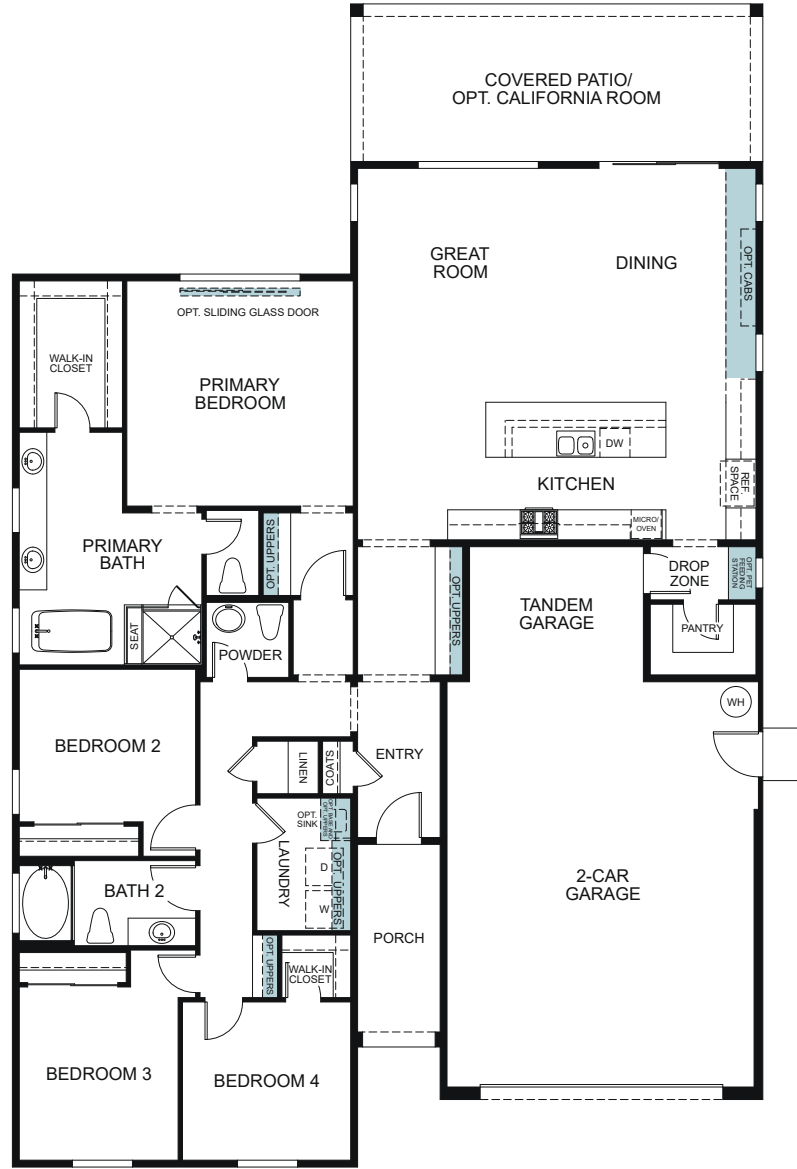

## Abbey Park

Dorset 5012

SINGLE STORY 2,268 SQ. FT.

OPTIONS

OPTIONAL HOME + ALT 2 W/ LAUNDRY CLOSET

OPTIONAL HOME + ALT 2

OPTIONAL HOME + ALT 1 STUDIO

OPTIONAL CALIFORNIA ROOM

OPTIONAL WALK-IN-SHOWER AT PRIMARY BATH

OPTIONAL PASS-THROUGH LINEN