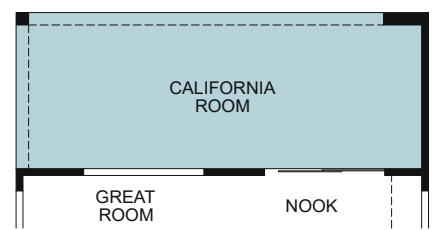

## Abbey Park

Dorset 5012

SINGLE STORY 2,268 SQ. FT.

OPTIONS

OPTIONAL HOME + ALT 2 W/ LAUNDRY CLOSET

OPTIONAL HOME + ALT 2

OPTIONAL HOME + ALT 1 STUDIO

OPTIONAL CALIFORNIA ROOM

OPTIONAL WALK-IN-SHOWER AT PRIMARY BATH

OPTIONAL PASS-THROUGH LINEN