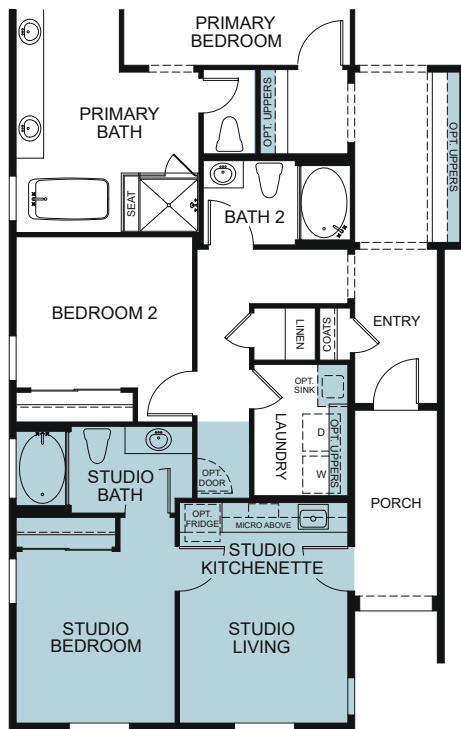

## Abbey Park

Dorset 5012

SINGLE STORY 2,268 SQ. FT.

OPTIONS

OPTIONAL HOME + ALT 2 W/ LAUNDRY CLOSET

OPTIONAL HOME + ALT 2

OPTIONAL HOME + ALT 1 STUDIO

OPTIONAL CALIFORNIA ROOM

OPTIONAL WALK-IN-SHOWER AT PRIMARY BATH

OPTIONAL PASS-THROUGH LINEN