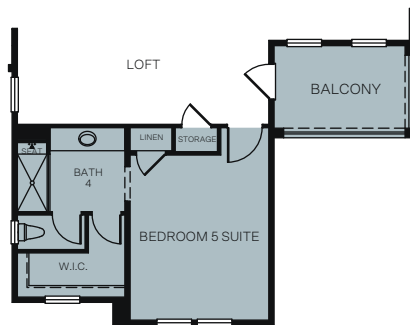

# Ivy Gate Series

At Farmstead

THE SUN PORCH W/ BONUS 6531

A - Classic Farmhouse

B - Modern Farmhouse

C - Artisan Farmhouse

TWO STORY 4,002 SQ. FT.

FIRST FLOOR

SECOND FLOOR

OPTIONS

OPT. CALIFORNIA ROOM

OPT. BEDROOM 5 SUITE AT BONUS ROOM

OPT. BEDROOM 6 BATH 5 AT DEN