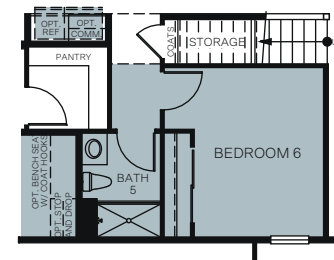

# Ivy Gate Series

At Farmstead

THE SUN PORCH W/ BONUS 6531

A - Classic Farmhouse

B - Modern Farmhouse

C - Artisan Farmhouse

TWO STORY 4,002 SQ. FT.

FIRST FLOOR

SECOND FLOOR

OPTIONS

OPT. CALIFORNIA ROOM

OPT. BEDROOM 5 SUITE AT BONUS ROOM

OPT. BEDROOM 6 BATH 5 AT DEN