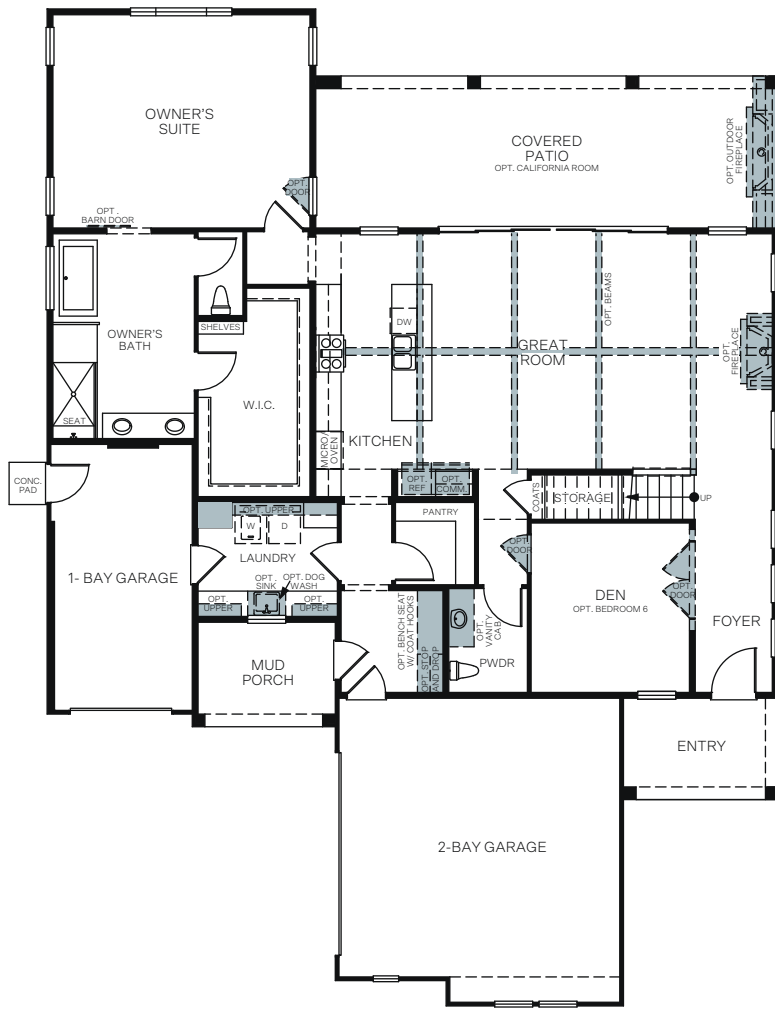

# Ivy Gate Series

At Farmstead

THE SUN PORCH W/ BONUS 6531

A - Classic Farmhouse

B - Modern Farmhouse

C - Artisan Farmhouse

TWO STORY 4,002 SQ. FT.

FIRST FLOOR

SECOND FLOOR

OPTIONS

OPT. CALIFORNIA ROOM

OPT. BEDROOM 5 SUITE AT BONUS ROOM

OPT. BEDROOM 6 BATH 5 AT DEN