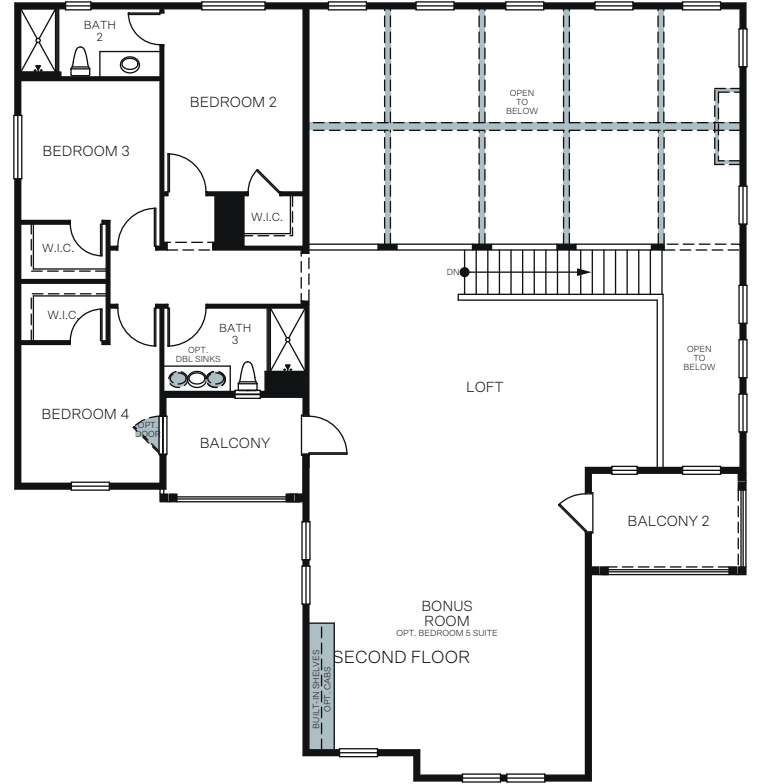

# Ivy Gate Series

At Farmstead

THE SUN PORCH W/ BONUS 6531

A - Classic Farmhouse

B - Modern Farmhouse

C - Artisan Farmhouse

TWO STORY 4,002 SQ. FT.

FIRST FLOOR

SECOND FLOOR

OPTIONS

OPT. CALIFORNIA ROOM

OPT. BEDROOM 5 SUITE AT BONUS ROOM

OPT. BEDROOM 6 BATH 5 AT DEN