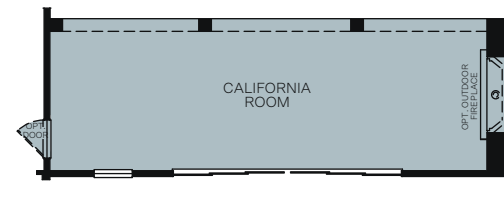

# Ivy Gate Series

At Farmstead

THE SUN PORCH W/ BONUS 6531

A - Classic Farmhouse

B - Modern Farmhouse

C - Artisan Farmhouse

TWO STORY 4,002 SQ. FT.

FIRST FLOOR

SECOND FLOOR

OPTIONS

OPT. CALIFORNIA ROOM

OPT. BEDROOM 5 SUITE AT BONUS ROOM

OPT. BEDROOM 6 BATH 5 AT DEN