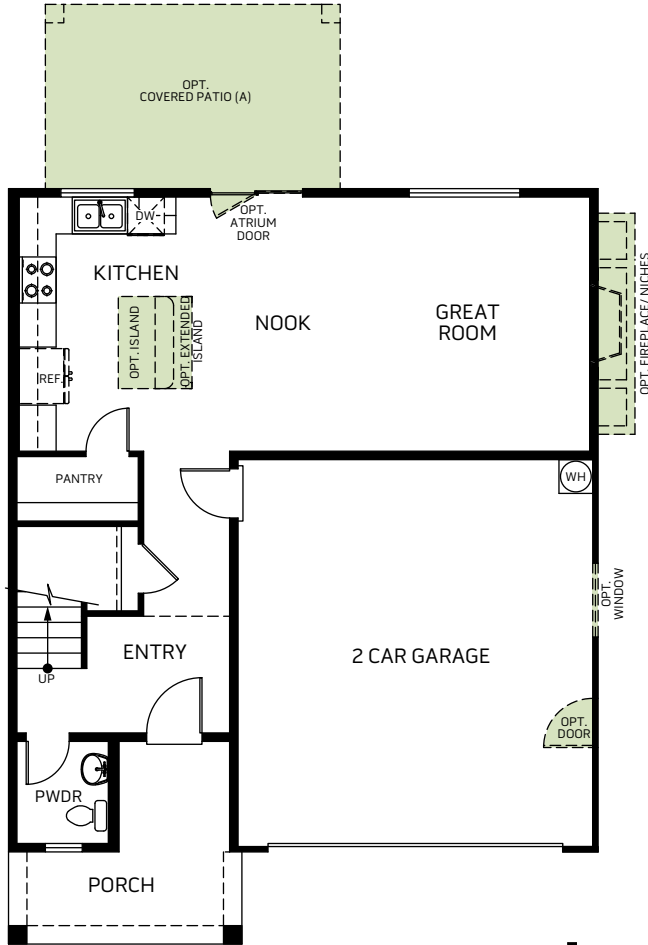

Spruce

Two-story • 1,617 Finished Sq. Ft. • 3 Bedrooms • 2.5 Baths • Open Great Room • Loft • Opt Covered Patio • 2 Car Garage

Traditional (A)

Farmhouse (B)

Prairie (D)

Spruce

Two-story • 1,617 Finished Sq. Ft. • 3 Bedrooms • 2.5 Baths • Open Great Room • Loft • Opt Covered Patio • 2 Car Garage

FIRST FLOOR
697 Sq. Ft.

SECOND FLOOR
920 Sq. Ft.

OPT. EXTENDED LOFT