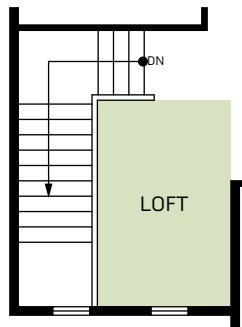

Spruce

Two-story • 1,617 Finished Sq. Ft. • 3 Bedrooms • 2.5 Baths • Open Great Room • Loft • Opt Covered Patio • 2 Car Garage

Traditional (A)

Farmhouse (B)

Prairie (D)

Spruce

Two-story • 1,617 Finished Sq. Ft. • 3 Bedrooms • 2.5 Baths • Open Great Room • Loft • Opt Covered Patio • 2 Car Garage

FIRST FLOOR
697 Sq. Ft.

SECOND FLOOR
920 Sq. Ft.

OPT. EXTENDED LOFT