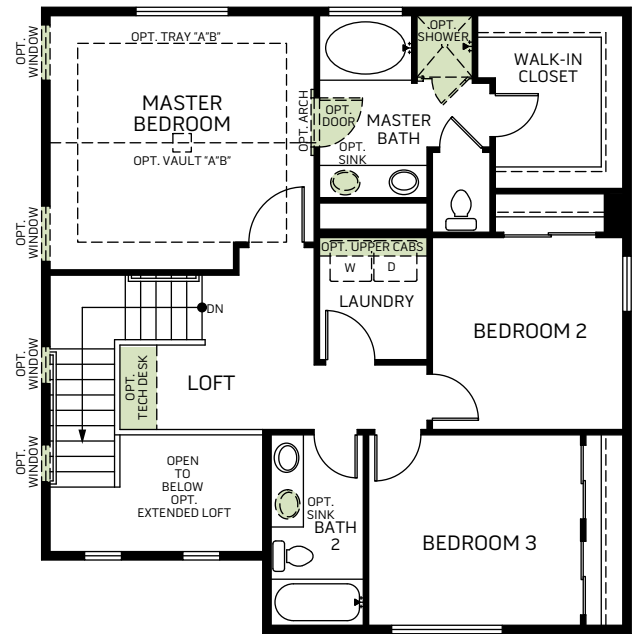

Spruce

Two-story • 1,617 Finished Sq. Ft. • 3 Bedrooms • 2.5 Baths • Open Great Room • Loft • Opt Covered Patio • 2 Car Garage

Traditional (A)

Farmhouse (B)

Prairie (D)

Spruce

Two-story • 1,617 Finished Sq. Ft. • 3 Bedrooms • 2.5 Baths • Open Great Room • Loft • Opt Covered Patio • 2 Car Garage

FIRST FLOOR
697 Sq. Ft.

SECOND FLOOR
920 Sq. Ft.

OPT. EXTENDED LOFT