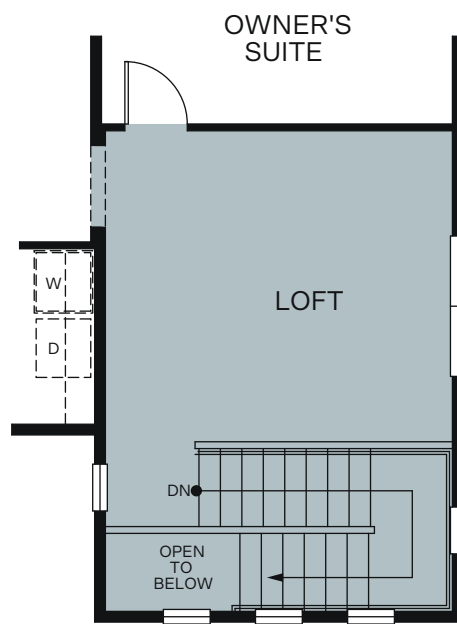

WoodsideHomes.com

Let's get you home.

Huckleberry Park

THE MANZANITA 3150

TWO STORY 1,672 SQ. FT.

FIRST FLOOR

SECOND FLOOR

OPTIONS

OPT. LOFT ILO BEDROOM 3