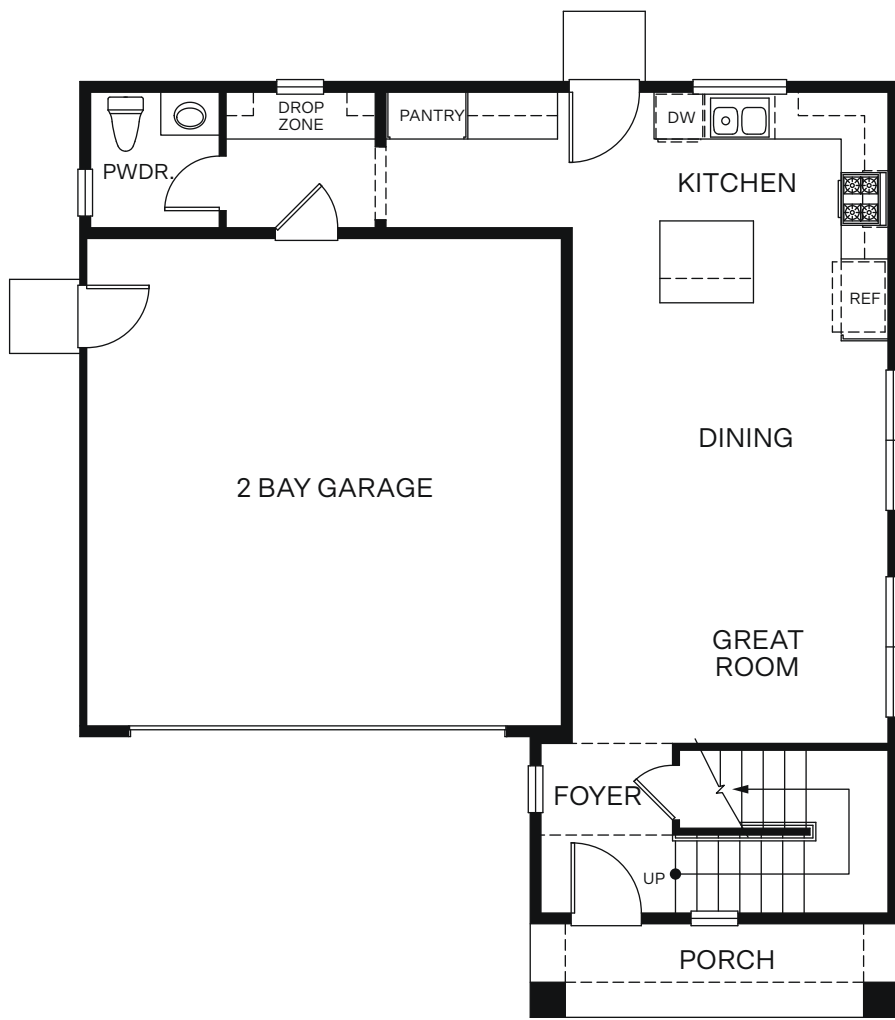

WoodsideHomes.com

Let's get you home.

Huckleberry Park

THE MANZANITA 3150

TWO STORY 1,672 SQ. FT.

FIRST FLOOR

SECOND FLOOR

OPTIONS

OPT. LOFT ILO BEDROOM 3