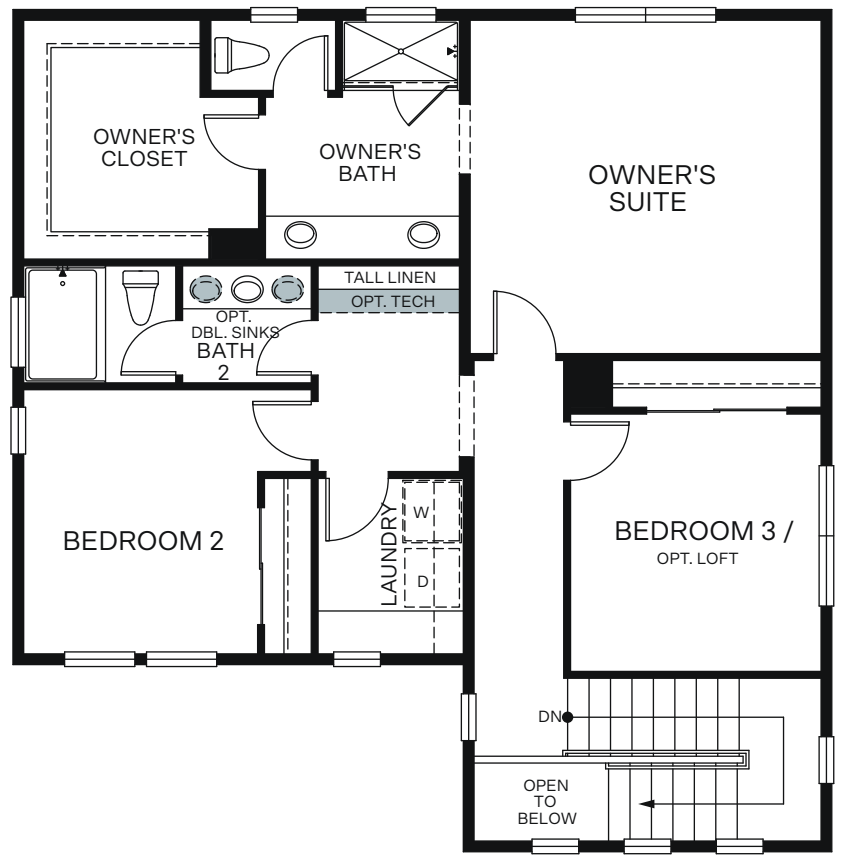

WoodsideHomes.com

Let's get you home.

Huckleberry Park

THE MANZANITA 3150

TWO STORY 1,672 SQ. FT.

FIRST FLOOR

SECOND FLOOR

OPTIONS

OPT. LOFT ILO BEDROOM 3