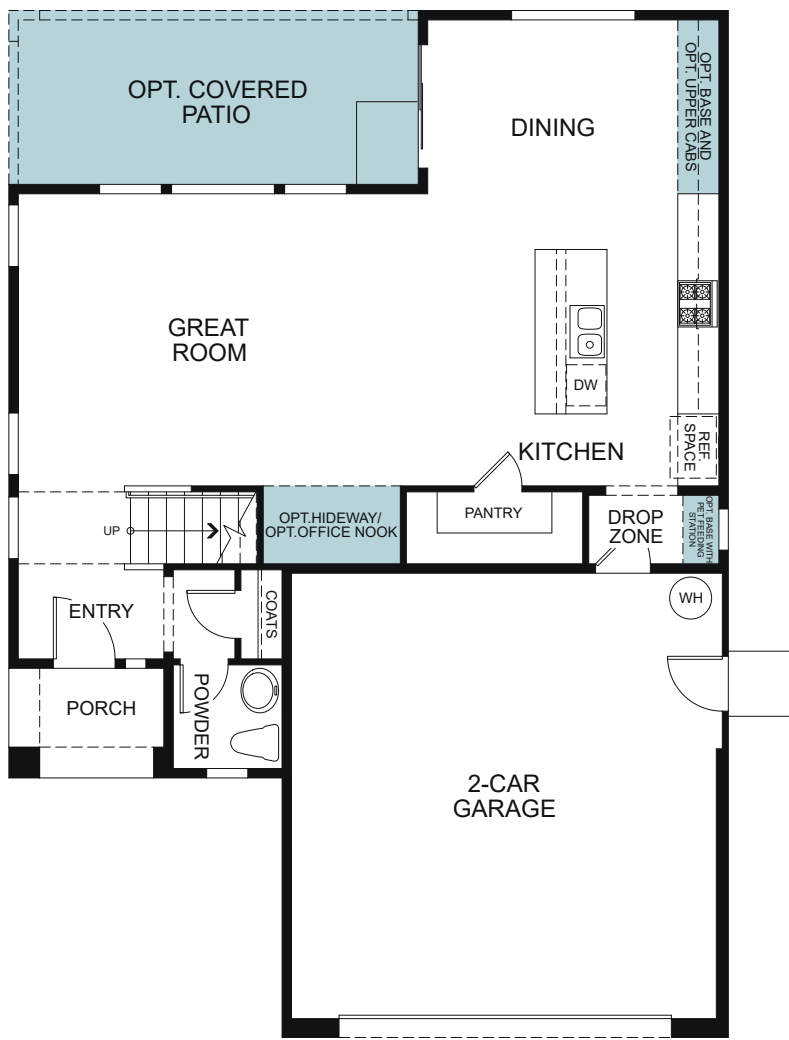

WoodsideHomes.com

Let's get you home.

Abbey Park

Hemington 3533

A - BUNGALOW

B - FARM FRESH

D - MODERN PRAIRIE

TWO STORY 1,919 SQ. FT.

FIRST FLOOR

SECOND FLOOR

OPTIONS

OPTIONAL OFFICE NOOK

OPTIONAL HIDEWAY

OPTIONAL PASS THROUGH LINEN

OPTIONAL 3RD CAR GARAGE

OPTIONAL COVERED PATIO