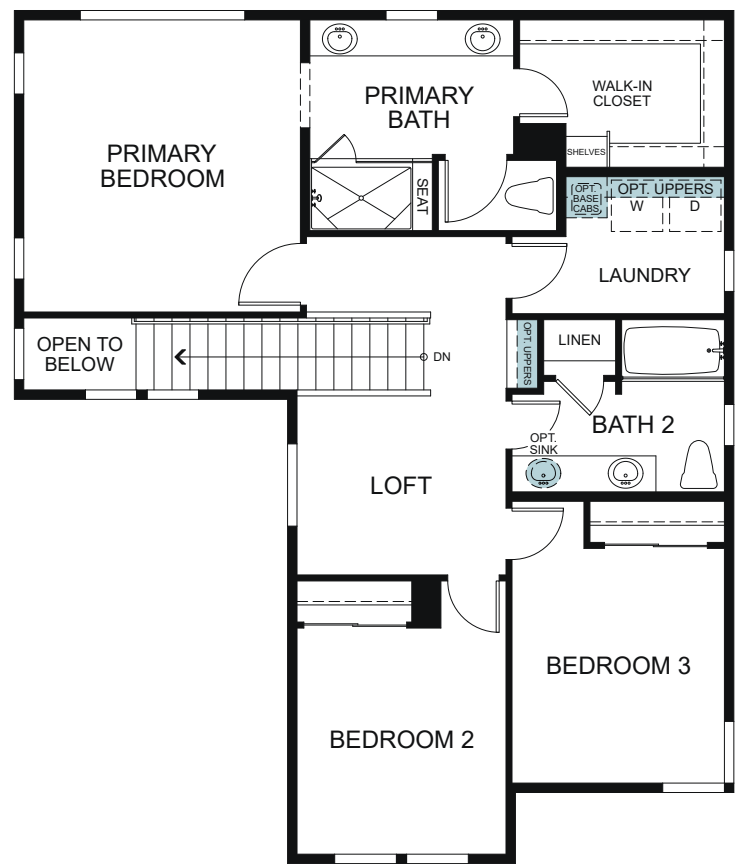

WoodsideHomes.com

Let's get you home.

Abbey Park

Hemington 3533

A - BUNGALOW

B - FARM FRESH

D - MODERN PRAIRIE

TWO STORY 1,919 SQ. FT.

FIRST FLOOR

SECOND FLOOR

OPTIONS

OPTIONAL OFFICE NOOK

OPTIONAL HIDEWAY

OPTIONAL PASS THROUGH LINEN

OPTIONAL 3RD CAR GARAGE

OPTIONAL COVERED PATIO