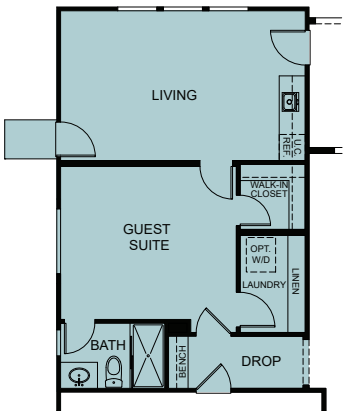

WESTBURY

TWO STORY

3,948 Finished Sq. Ft. • 5 Bedrooms • 5.5 Baths

OPTIONAL FIREPLACE AT GREAT ROOM

OPTIONAL 12'-0" CENTER MEET SLIDING GLASS DOOR AT GREAT ROOM

OPTIONAL 8'-0" SLIDING GLASS DOOR AT CLUB ROOM

OPTIONAL WINE ROOM

OPTIONAL FLEX ROOM W/ DESKS

OPTIONAL HOME PLUS

FIRST FLOOR

SECOND FLOOR

Woodside Homes reserves the right to change floor plans, features, elevations, prices, materials and specifications without notice. All square footages and measurements are approximate. Please see Sales Professional for full details. 07/2023