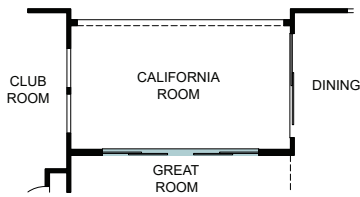

WESTBURY

TWO STORY

3,948 Finished Sq. Ft. • 5 Bedrooms • 5.5 Baths

OPTIONAL FIREPLACE AT GREAT ROOM

OPTIONAL 12'-0" CENTER MEET SLIDING GLASS DOOR AT GREAT ROOM

OPTIONAL 8'-0" SLIDING GLASS DOOR AT CLUB ROOM

OPTIONAL WINE ROOM

OPTIONAL FLEX ROOM W/ DESKS

OPTIONAL HOME PLUS

FIRST FLOOR

SECOND FLOOR

Woodside Homes reserves the right to change floor plans, features, elevations, prices, materials and specifications without notice. All square footages and measurements are approximate. Please see Sales Professional for full details. 07/2023