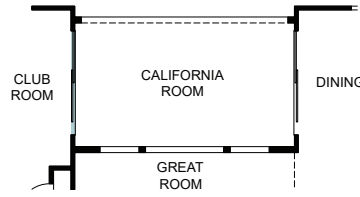

WESTBURY

TWO STORY

3,948 Finished Sq. Ft. • 5 Bedrooms • 5.5 Baths

OPTIONAL FIREPLACE AT GREAT ROOM

OPTIONAL 12'-0" CENTER MEET SLIDING GLASS DOOR AT GREAT ROOM

OPTIONAL 8'-0" SLIDING GLASS DOOR AT CLUB ROOM

OPTIONAL WINE ROOM

OPTIONAL FLEX ROOM W/ DESKS

OPTIONAL HOME PLUS

FIRST FLOOR

SECOND FLOOR

Woodside Homes reserves the right to change floor plans, features, elevations, prices, materials and specifications without notice. All square footages and measurements are approximate. Please see Sales Professional for full details. 07/2023