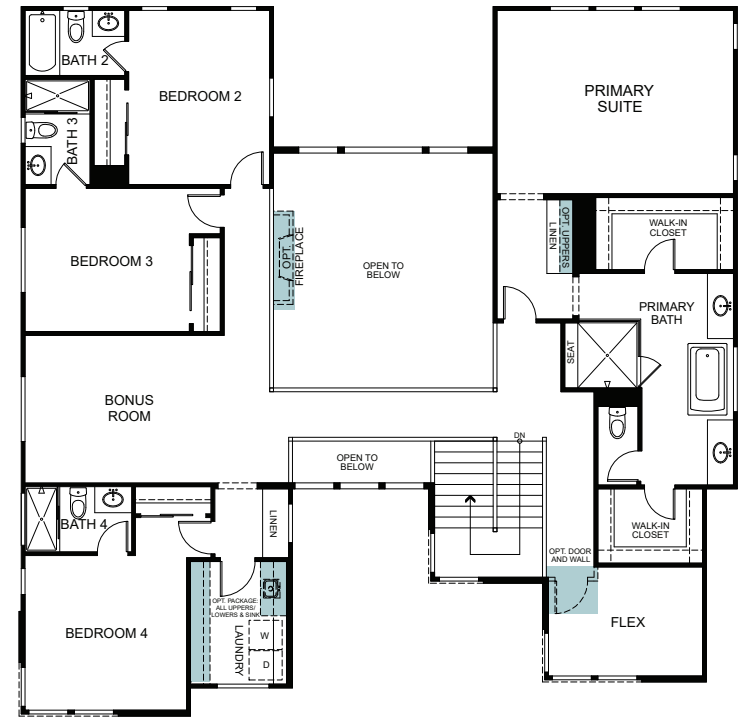

WESTBURY

TWO STORY

3,948 Finished Sq. Ft. • 5 Bedrooms • 5.5 Baths

OPTIONAL FIREPLACE AT GREAT ROOM

OPTIONAL 12'-0" CENTER MEET SLIDING GLASS DOOR AT GREAT ROOM

OPTIONAL 8'-0" SLIDING GLASS DOOR AT CLUB ROOM

OPTIONAL WINE ROOM

OPTIONAL FLEX ROOM W/ DESKS

OPTIONAL HOME PLUS

FIRST FLOOR

SECOND FLOOR

Woodside Homes reserves the right to change floor plans, features, elevations, prices, materials and specifications without notice. All square footages and measurements are approximate. Please see Sales Professional for full details. 07/2023