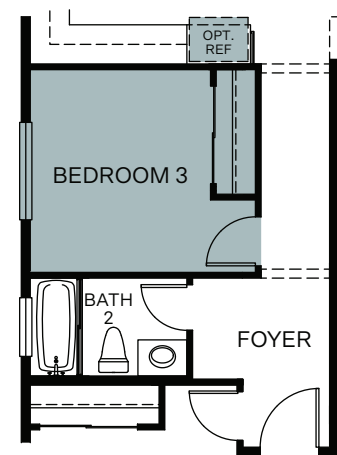

Arden At Riverstone

LUNA 1289

SINGLE STORY 1,317 SQ. FT.

FLOOR PLAN

OPT. BEDROOM 3 ILO DEN