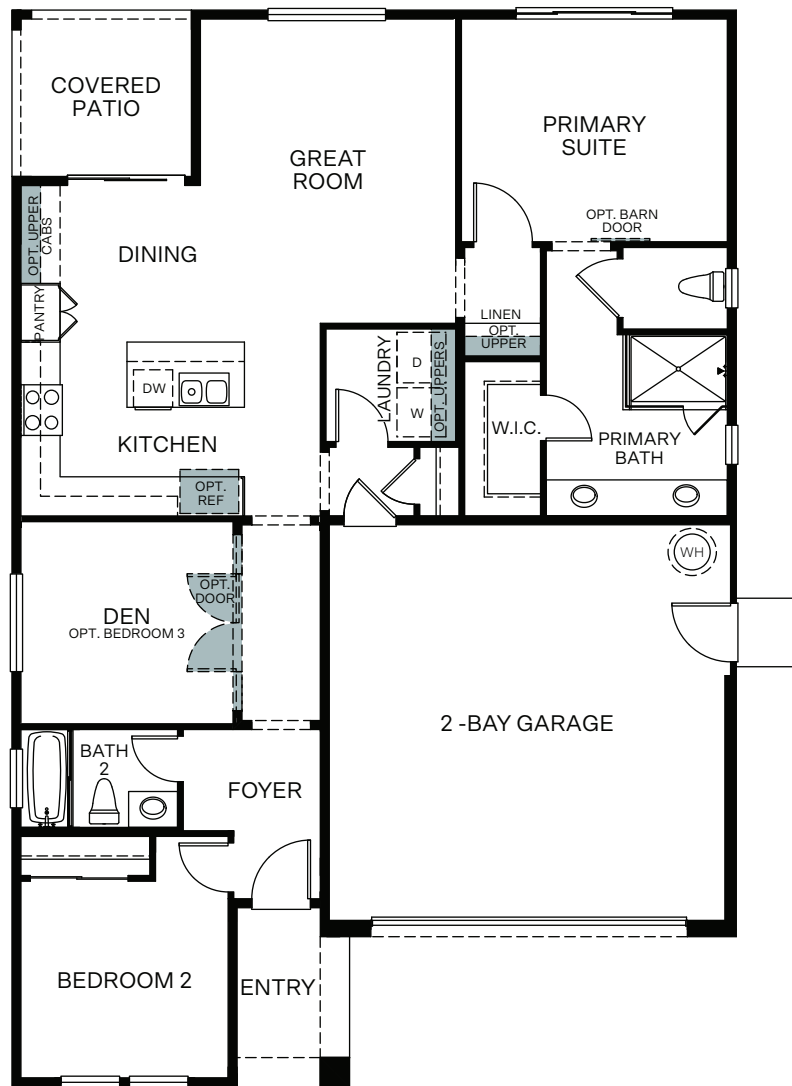

Arden At Riverstone

LUNA 1289

SINGLE STORY 1,317 SQ. FT.

FLOOR PLAN

OPT. BEDROOM 3 ILO DEN