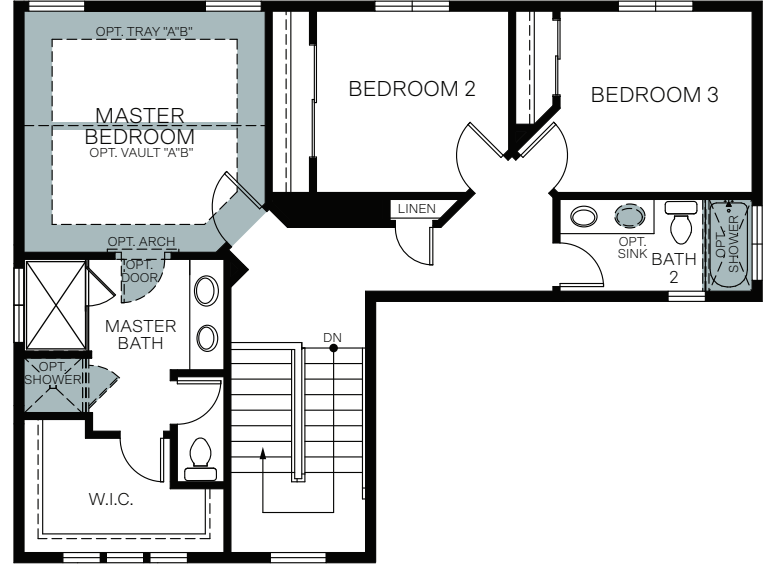

WoodsideHomes.com

Let's get you home.

Parkview At Shoreline

AMESBURY

TWO-STORY 1,732 SQ. FT.

FIRST FLOOR
910 Sq.Ft.

SECOND FLOOR
822 Sq.Ft.