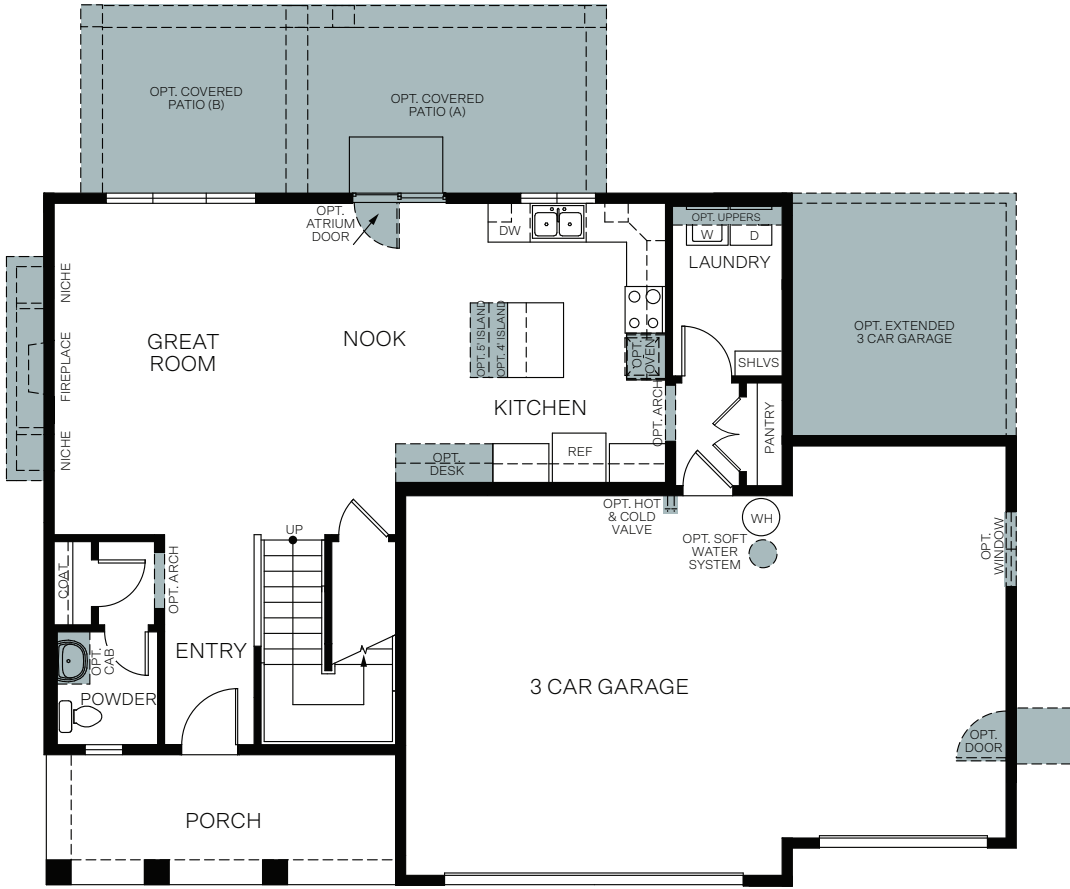

WoodsideHomes.com

Let's get you home.

Parkview At Shoreline

AMESBURY

TWO-STORY 1,732 SQ. FT.

FIRST FLOOR
910 Sq.Ft.

SECOND FLOOR
822 Sq.Ft.