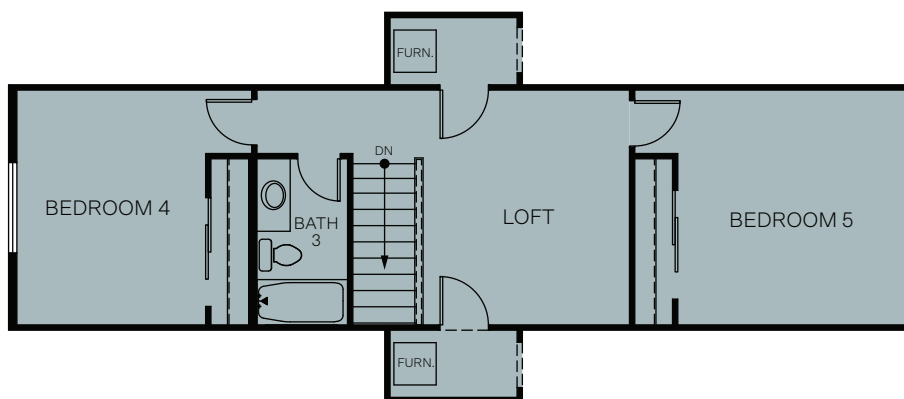

SINGLE-STORY 2,034 SQ. FT.

FLOOR PLAN
2,034 Sq. Ft.

OPT. DEN

OPT. EXTENDED PANTRY
Adds: 36 Sq. Ft.

ATTIC BONUS ROOM
Adds: 677 Sq. Ft.

OPT. LOFT AND BEDROOM 5
Adds: 677 Sq. Ft.