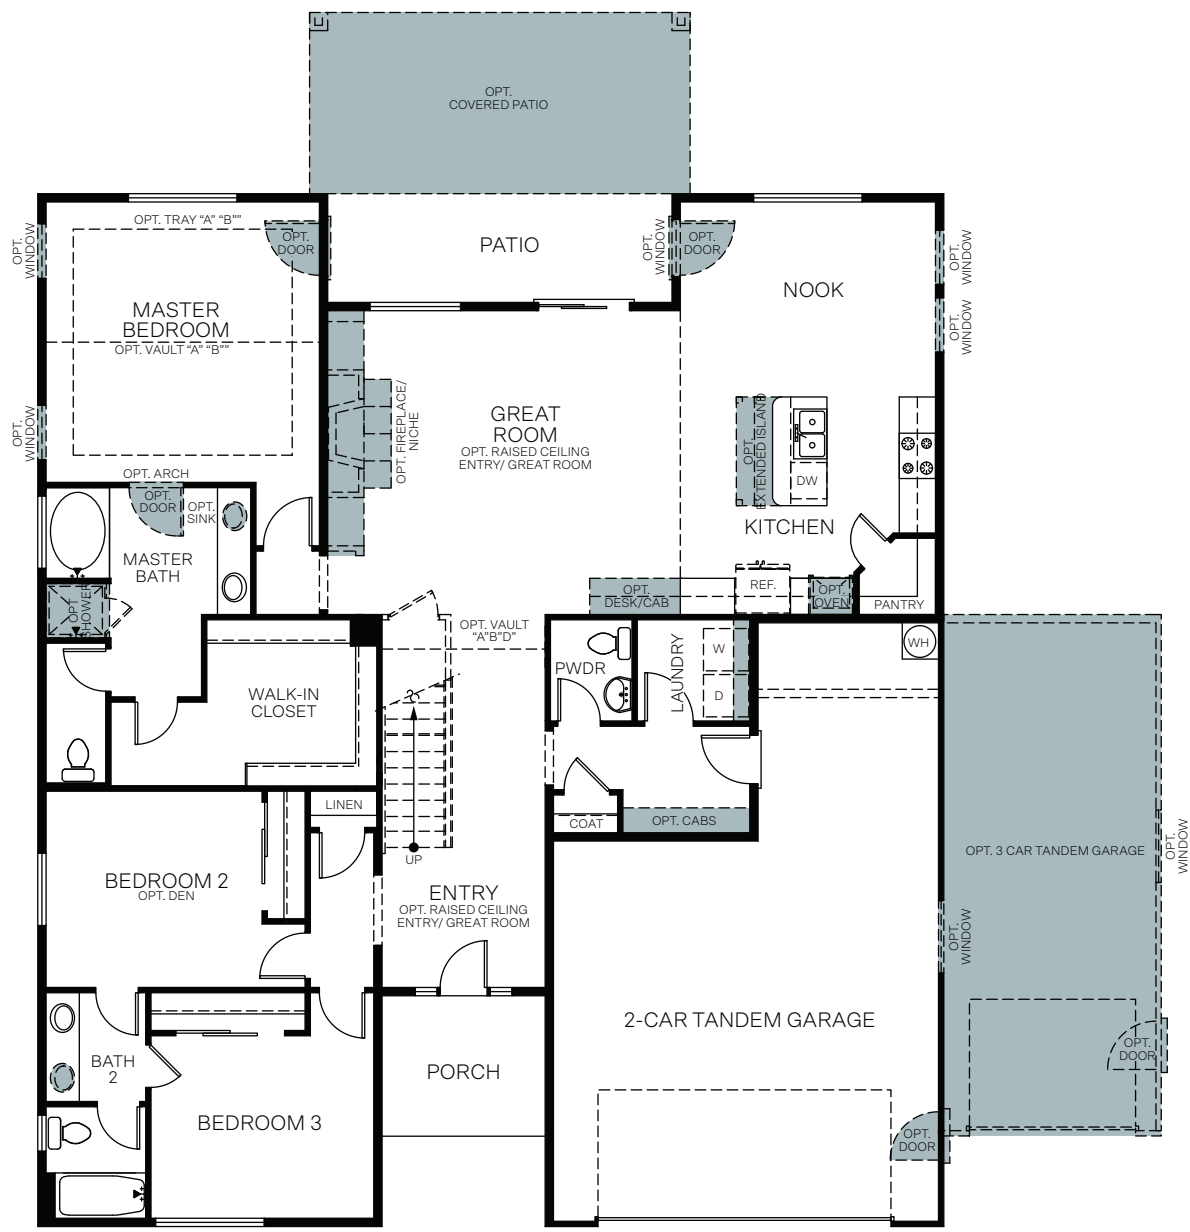

WoodsideHomes.com

Let's get you home.

Pinnacle

At Stonecreek

SAGECREST

Traditional (A)

Farmhouse (B)

Prairie (D)

SINGLE-STORY 2,034 SQ. FT.

FLOOR PLAN
2,034 Sq. Ft.

OPT. DEN

OPT. EXTENDED PANTRY
Adds: 36 Sq. Ft.

ATTIC BONUS ROOM
Adds: 677 Sq. Ft.

OPT. LOFT AND BEDROOM 5
Adds: 677 Sq. Ft.