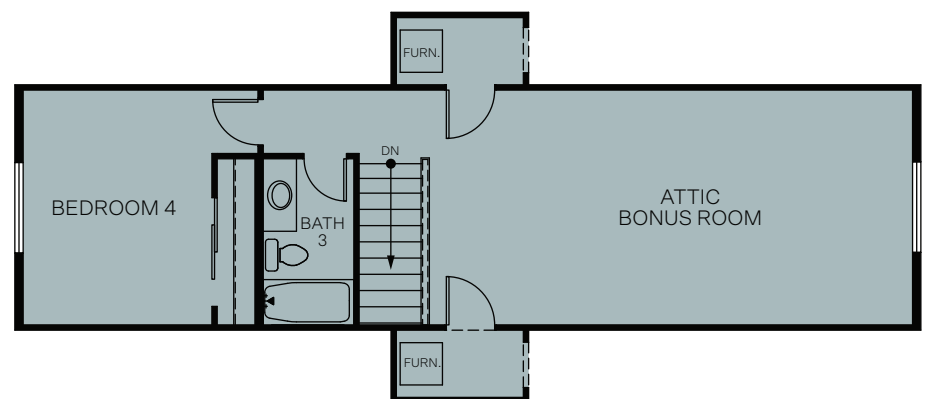

SINGLE-STORY 2,034 SQ. FT.

FLOOR PLAN
2,034 Sq. Ft.

OPT. DEN

OPT. EXTENDED PANTRY
Adds: 36 Sq. Ft.

ATTIC BONUS ROOM
Adds: 677 Sq. Ft.

OPT. LOFT AND BEDROOM 5
Adds: 677 Sq. Ft.