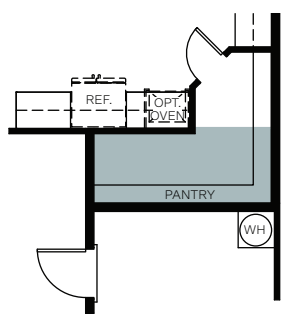

SINGLE-STORY 2,034 SQ. FT.

FLOOR PLAN
2,034 Sq. Ft.

OPT. DEN

OPT. EXTENDED PANTRY
Adds: 36 Sq. Ft.

ATTIC BONUS ROOM
Adds: 677 Sq. Ft.

OPT. LOFT AND BEDROOM 5
Adds: 677 Sq. Ft.