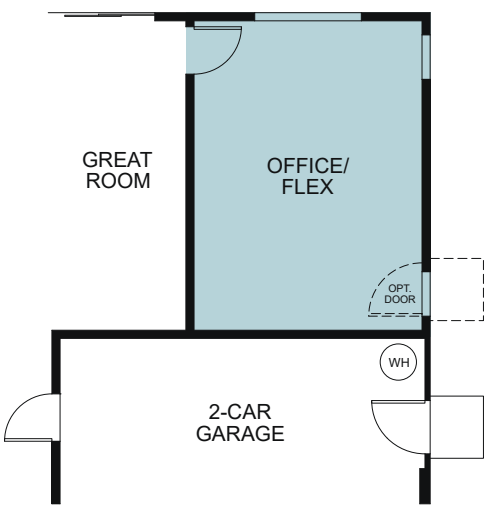

WoodsideHomes.com

Let's get you home.

Abbey Park

Waterford 5042

A - BUNGALOW

B - FARM FRESH

C - EUROPEAN COTTAGE

TWO STORY 3,537 SQ. FT.

FIRST FLOOR

SECOND FLOOR

OPTIONAL OFFICE/FLEX I/O TANDEM GARAGE

OPTIONAL WALK-IN SHOWER AT PRIMARY BATH

OPTIONAL EXTENDED GREAT ROOM I/O TANDEM GARAGE

OPTIONAL BEDROOM 6/BATH 5 I/O TANDEM GARAGE

OPTIONAL PETITE OFFICE AT BONUS

OPTIONAL BEDROOM 5 I/O DEN

OPTIONAL CALIFORNIA ROOM