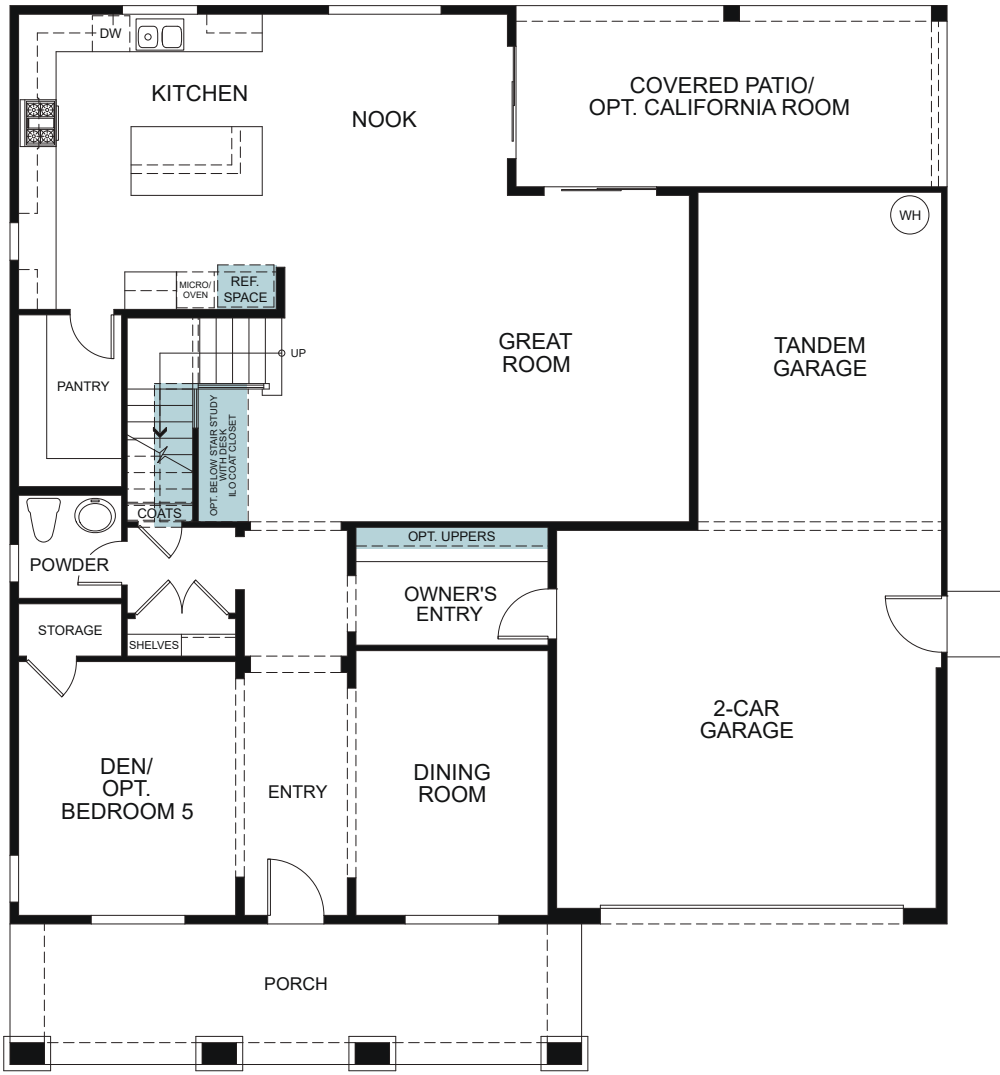

WoodsideHomes.com

Let's get you home.

Abbey Park

Waterford 5042

A - BUNGALOW

B - FARM FRESH

C - EUROPEAN COTTAGE

TWO STORY 3,537 SQ. FT.

FIRST FLOOR

SECOND FLOOR

OPTIONAL OFFICE/FLEX I/O TANDEM GARAGE

OPTIONAL WALK-IN SHOWER AT PRIMARY BATH

OPTIONAL EXTENDED GREAT ROOM I/O TANDEM GARAGE

OPTIONAL BEDROOM 6/BATH 5 I/O TANDEM GARAGE

OPTIONAL PETITE OFFICE AT BONUS

OPTIONAL BEDROOM 5 I/O DEN

OPTIONAL CALIFORNIA ROOM