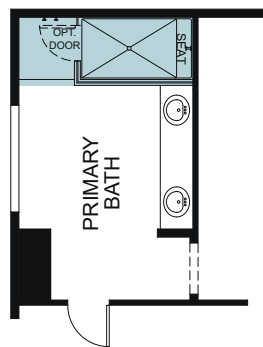

WoodsideHomes.com

Let's get you home.

Abbey Park

Waterford 5042

A - BUNGALOW

B - FARM FRESH

C - EUROPEAN COTTAGE

TWO STORY 3,537 SQ. FT.

FIRST FLOOR

SECOND FLOOR

OPTIONAL OFFICE/FLEX I/O TANDEM GARAGE

OPTIONAL WALK-IN SHOWER AT PRIMARY BATH

OPTIONAL EXTENDED GREAT ROOM I/O TANDEM GARAGE

OPTIONAL BEDROOM 6/BATH 5 I/O TANDEM GARAGE

OPTIONAL PETITE OFFICE AT BONUS