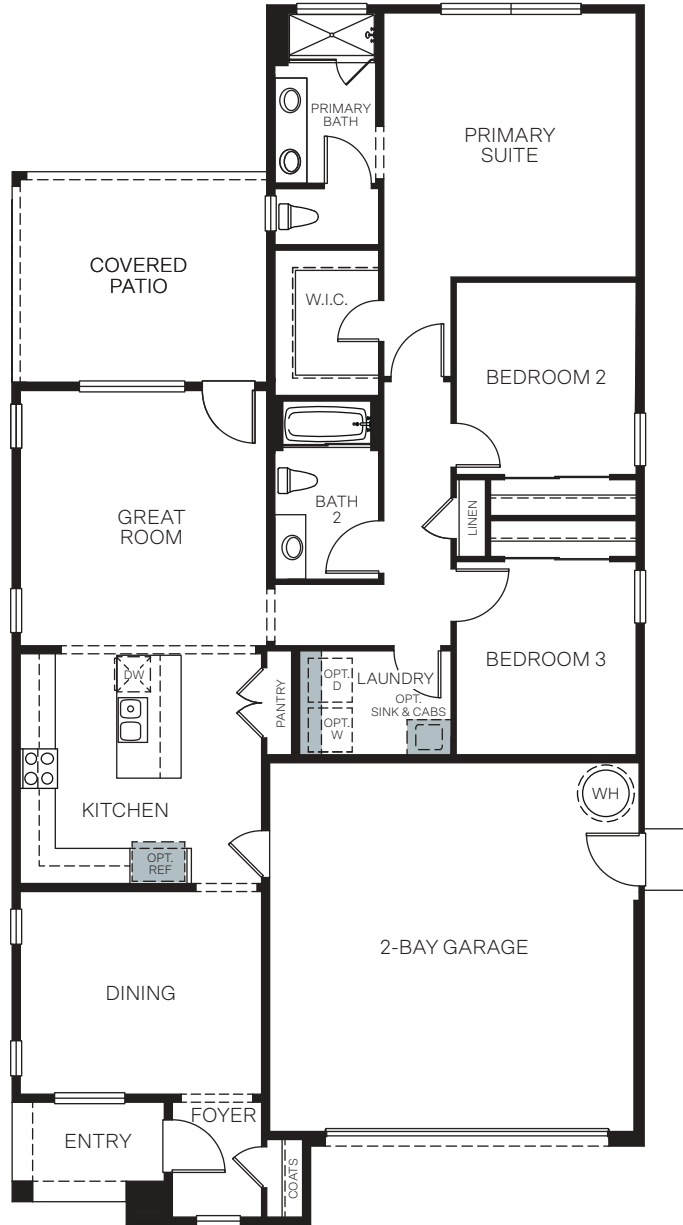

Arden

SIERRA 1371

A - Stucco Bungalow

B - Craftsman

C - Farmhouse

SINGLE STORY 1,580 SQ. FT.

FLOOR PLAN

Woodside Homes reserves the right to change floor plans, features, elevations, prices, materials and specifications without notice. All square footages and measurements are approximate. Please see Sales Professional for full details.
03/2026