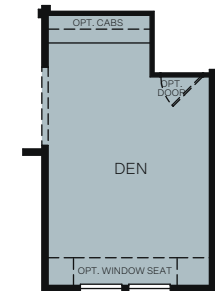

Ivy Gate Series

At Farmstead

THE FOXFIELD 6520

A - Traditional Farmhouse

B - Modern Farmhouse

C - Artisan Farmhouse

SINGLE STORY 3,164 SQ. FT.

FLOOR PLAN

OPT. FLEX ILO DINING

OPT. DEN ILO BEDROOM 3

OPT. BUNK ROOM ILO BONUS ROOM