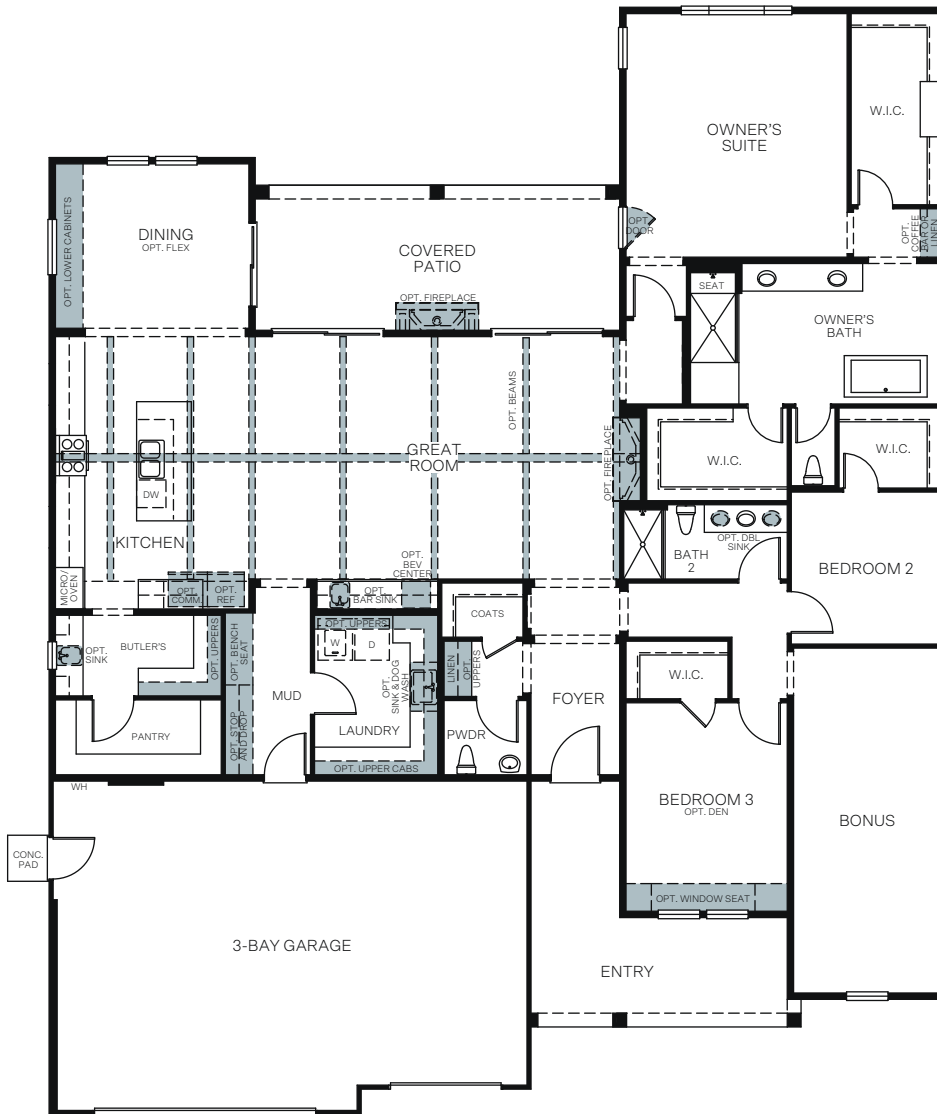

Ivy Gate Series

At Farmstead

THE FOXFIELD 6520

A - Traditional Farmhouse

B - Modern Farmhouse

C - Artisan Farmhouse

SINGLE STORY 3,164 SQ. FT.

FLOOR PLAN

OPT. FLEX ILO DINING

OPT. DEN ILO BEDROOM 3

OPT. BUNK ROOM ILO BONUS ROOM