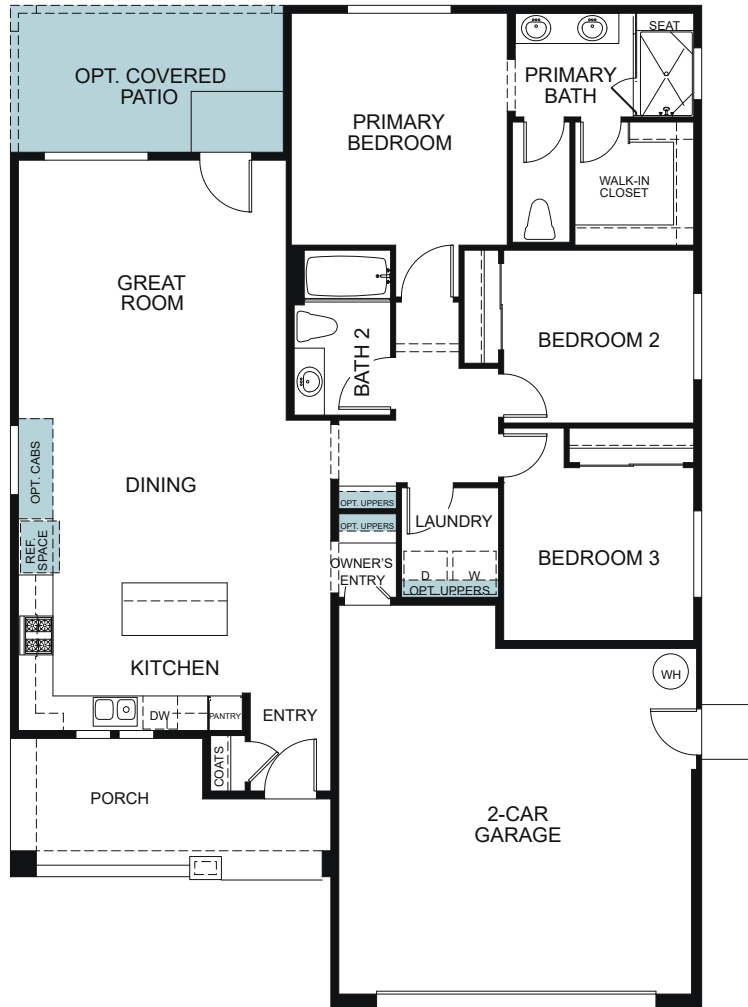

Abbey Park

Chilton 4013

SINGLE STORY 1,458 SQ. FT.

OPTIONAL COVERED PATIO

OPTIONAL 3RD CAR GARAGE