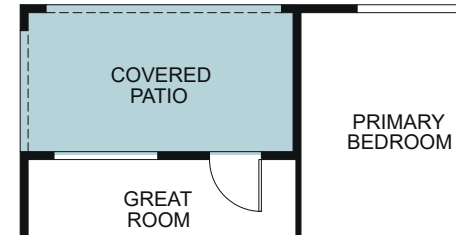

Abbey Park

Chilton 4013

SINGLE STORY 1,458 SQ. FT.

OPTIONAL COVERED PATIO

OPTIONAL 3RD CAR GARAGE