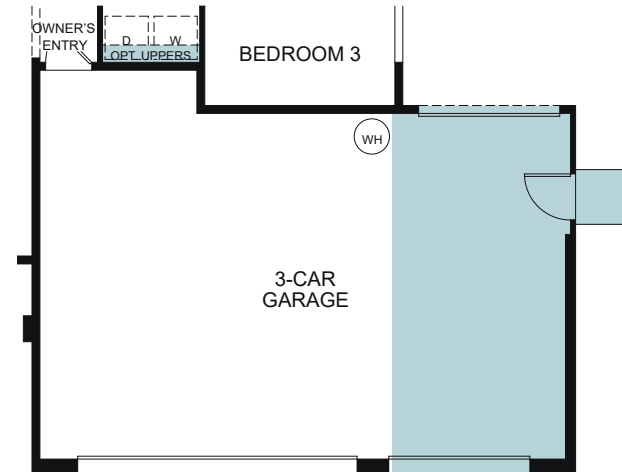

Abbey Park

Chilton 4013

SINGLE STORY 1,458 SQ. FT.

OPTIONAL COVERED PATIO

OPTIONAL 3RD CAR GARAGE