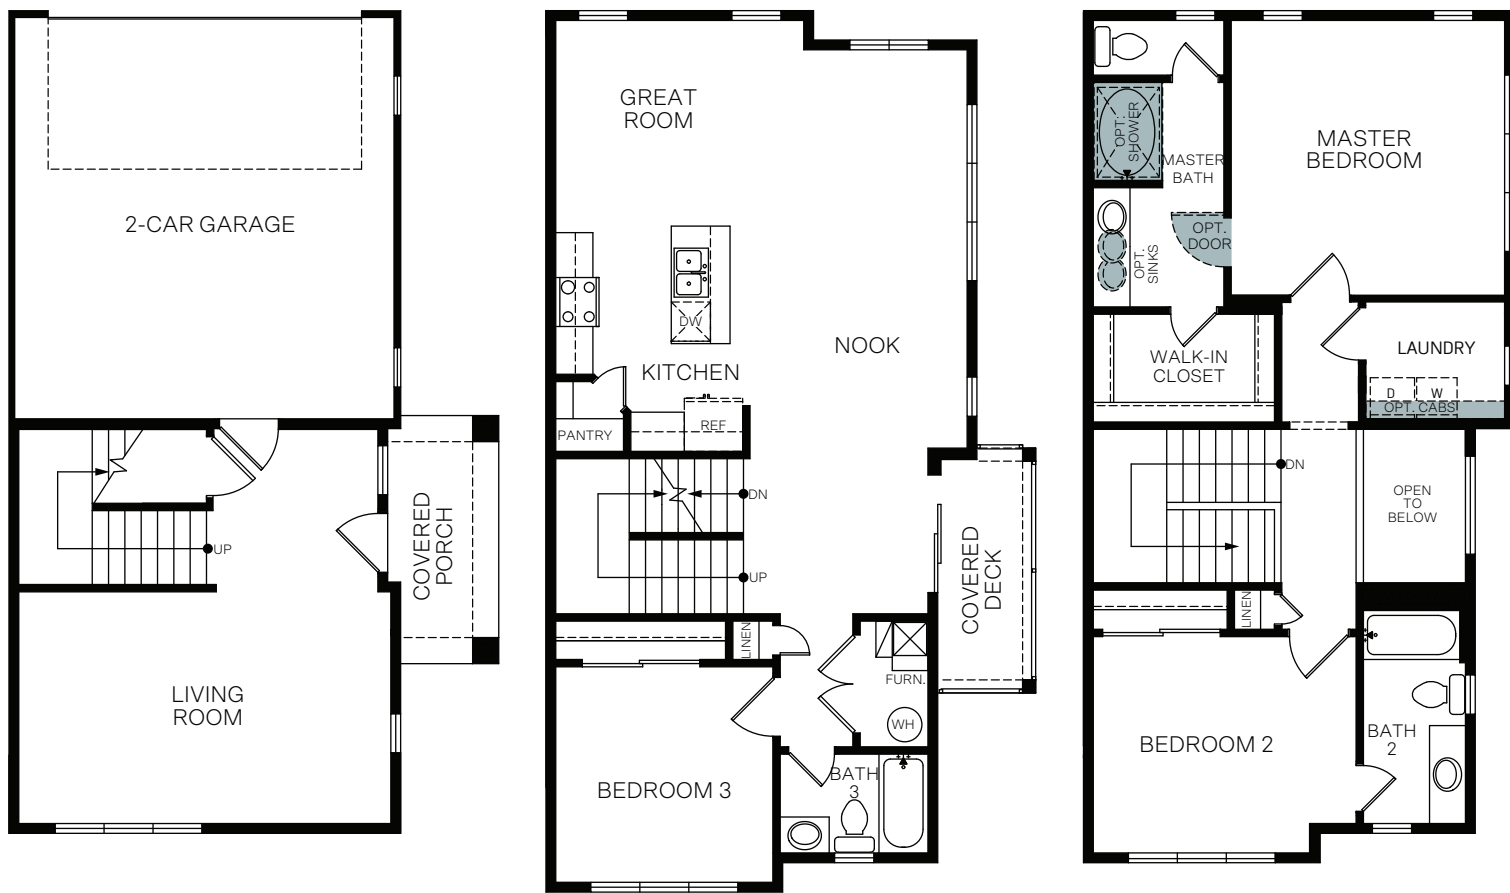

6 Plex

THREE-STORY 2,025 SQ. FT.

FIRST FLOOR
389 Sq. Ft.

SECOND FLOOR
860 Sq. Ft.

THIRD FLOOR
776 Sq. Ft.

OPT. DEN

OPT. DEN 2

OPT. GUEST ROOM

FLOOR PLAN LAYOUT

3 PLEX

5 PLEX

4 PLEX

6 PLEX