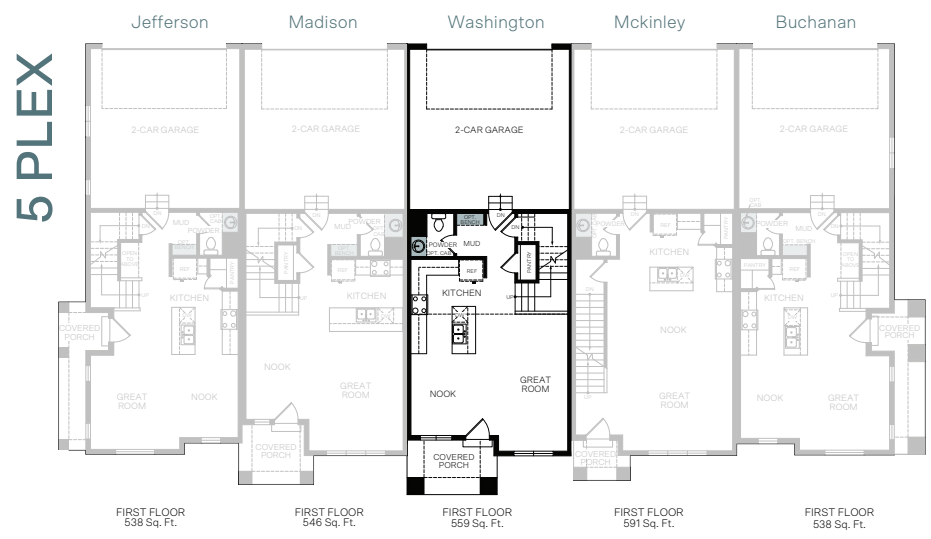

6 Plex

THREE-STORY 1,919 FINISHED SQ. FT.

FLOOR PLAN LAYOUT

Woodside Homes reserves the right to change floor plans, features, elevations, prices, materials and specifications without notice. All square footages and measurements are approximate. Please see Sales Professional for full details. 10/2024