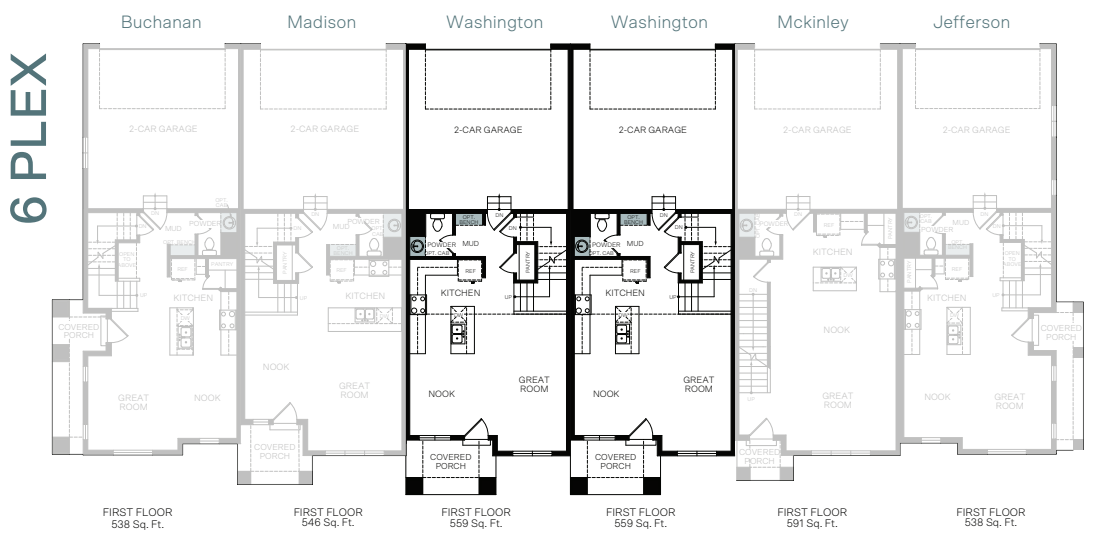

6 Plex

THREE-STORY 1,919 FINISHED SQ. FT.

FLOOR PLAN LAYOUT

Woodside Homes reserves the right to change floor plans, features, elevations, prices, materials and specifications without notice. All square footages and measurements are approximate. Please see Sales Professional for full details. 10/2024