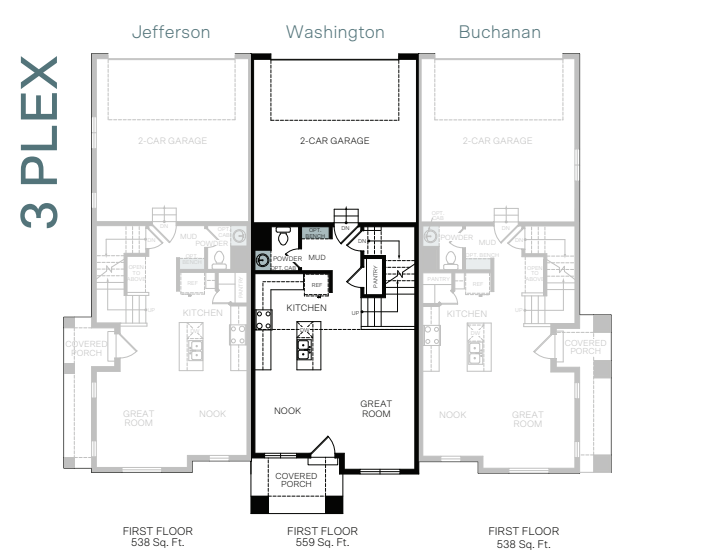

6 Plex

THREE-STORY 1,919 FINISHED SQ. FT.

FLOOR PLAN LAYOUT

Woodside Homes reserves the right to change floor plans, features, elevations, prices, materials and specifications without notice. All square footages and measurements are approximate. Please see Sales Professional for full details. 10/2024