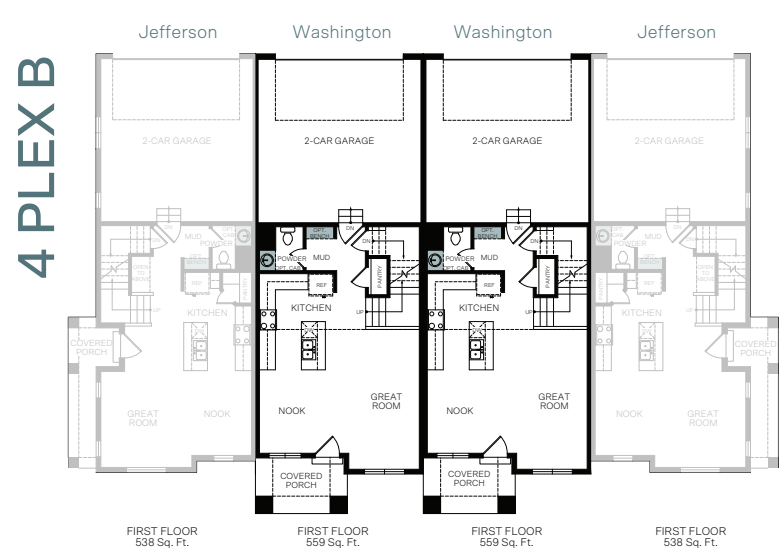

6 Plex

THREE-STORY 1,919 FINISHED SQ. FT.

FLOOR PLAN LAYOUT

Woodside Homes reserves the right to change floor plans, features, elevations, prices, materials and specifications without notice. All square footages and measurements are approximate. Please see Sales Professional for full details. 10/2024