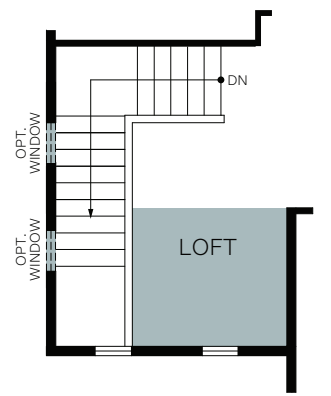

## At Sky Ranch

ELM

Farmhouse (B)

Traditional (A)

Prairie (D)

TWO-STORY 1,619 SQ. FT.

UNFINISHED BASEMENT  
708 Sq. Ft.

FIRST FLOOR  
708 Sq. Ft.

SECOND FLOOR  
911 Sq. Ft.

OPT. TRANSOM WINDOW PACKAGE

OPT. 10' SLIDER

OPT. BARN DOOR AT MASTER BATH

OPT. STORAGE

OPT. EXTENDED LOFT

OPT. RAILING 1

OPT. RAILING 2