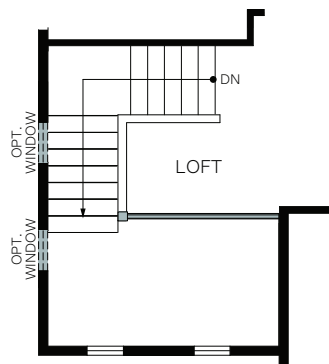

OPT. RAILING 4