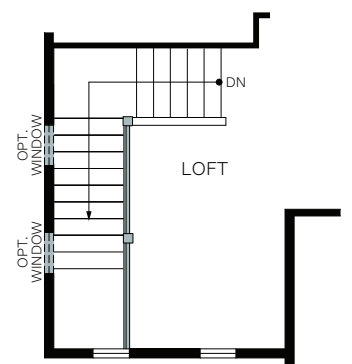

OPT. RAILING 5