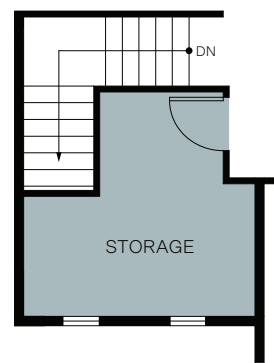

## At Sky Ranch

ELM

Farmhouse (B)

Traditional (A)

Prairie (D)

TWO-STORY 1,619 SQ. FT.

UNFINISHED BASEMENT  
708 Sq. Ft.

FIRST FLOOR  
708 Sq. Ft.

SECOND FLOOR  
911 Sq. Ft.

OPT. TRANSOM WINDOW PACKAGE

OPT. 10' SLIDER

OPT. BARN DOOR AT MASTER BATH

OPT. STORAGE

OPT. EXTENDED LOFT

OPT. RAILING 1

OPT. RAILING 2