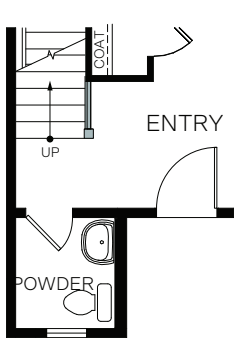

## At Sky Ranch

ELM

Farmhouse (B)

Traditional (A)

Prairie (D)

TWO-STORY 1,619 SQ. FT.

UNFINISHED BASEMENT  
708 Sq. Ft.

FIRST FLOOR  
708 Sq. Ft.

SECOND FLOOR  
911 Sq. Ft.

OPT. TRANSOM WINDOW PACKAGE

OPT. 10' SLIDER

OPT. BARN DOOR AT MASTER BATH

OPT. STORAGE

OPT. EXTENDED LOFT

OPT. RAILING 1

OPT. RAILING 2