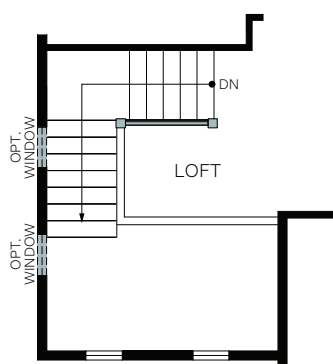

## At Sky Ranch

ELM

Farmhouse (B)

Traditional (A)

Prairie (D)

TWO-STORY 1,619 SQ. FT.

UNFINISHED BASEMENT  
708 Sq. Ft.

FIRST FLOOR  
708 Sq. Ft.

SECOND FLOOR  
911 Sq. Ft.

OPT. TRANSOM WINDOW PACKAGE

OPT. 10' SLIDER

OPT. BARN DOOR AT MASTER BATH

OPT. STORAGE

OPT. EXTENDED LOFT

OPT. RAILING 1

OPT. RAILING 2