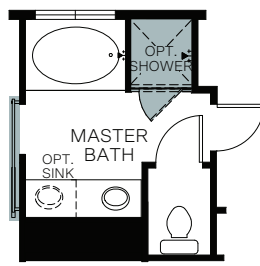

## At Sky Ranch

ELM

Farmhouse (B)

Traditional (A)

Prairie (D)

TWO-STORY 1,619 SQ. FT.

UNFINISHED BASEMENT  
708 Sq. Ft.

FIRST FLOOR  
708 Sq. Ft.

SECOND FLOOR  
911 Sq. Ft.

OPT. TRANSOM WINDOW PACKAGE

OPT. 10' SLIDER

OPT. BARN DOOR AT MASTER BATH

OPT. STORAGE

OPT. EXTENDED LOFT

OPT. RAILING 1

OPT. RAILING 2