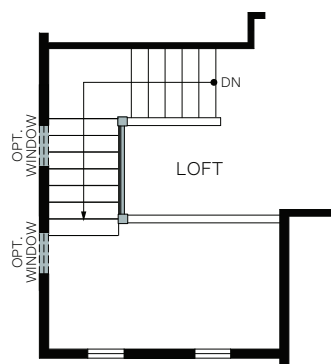

## At Sky Ranch

ELM

Farmhouse (B)

Traditional (A)

Prairie (D)

TWO-STORY 1,619 SQ. FT.

UNFINISHED BASEMENT  
708 Sq. Ft.

FIRST FLOOR  
708 Sq. Ft.

SECOND FLOOR  
911 Sq. Ft.

OPT. TRANSOM WINDOW PACKAGE

OPT. 10' SLIDER

OPT. BARN DOOR AT MASTER BATH

OPT. STORAGE

OPT. EXTENDED LOFT

OPT. RAILING 1

OPT. RAILING 2