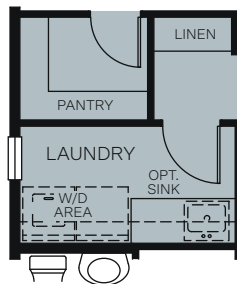

TWO STORY 1,849 SQ. FT.

OPT. CALIFORNIA ROOM WITH (2) LARGE SLIDING GLASS DOORS

OPT. PANTRY AT KITCHEN ILO BACK KITCHEN