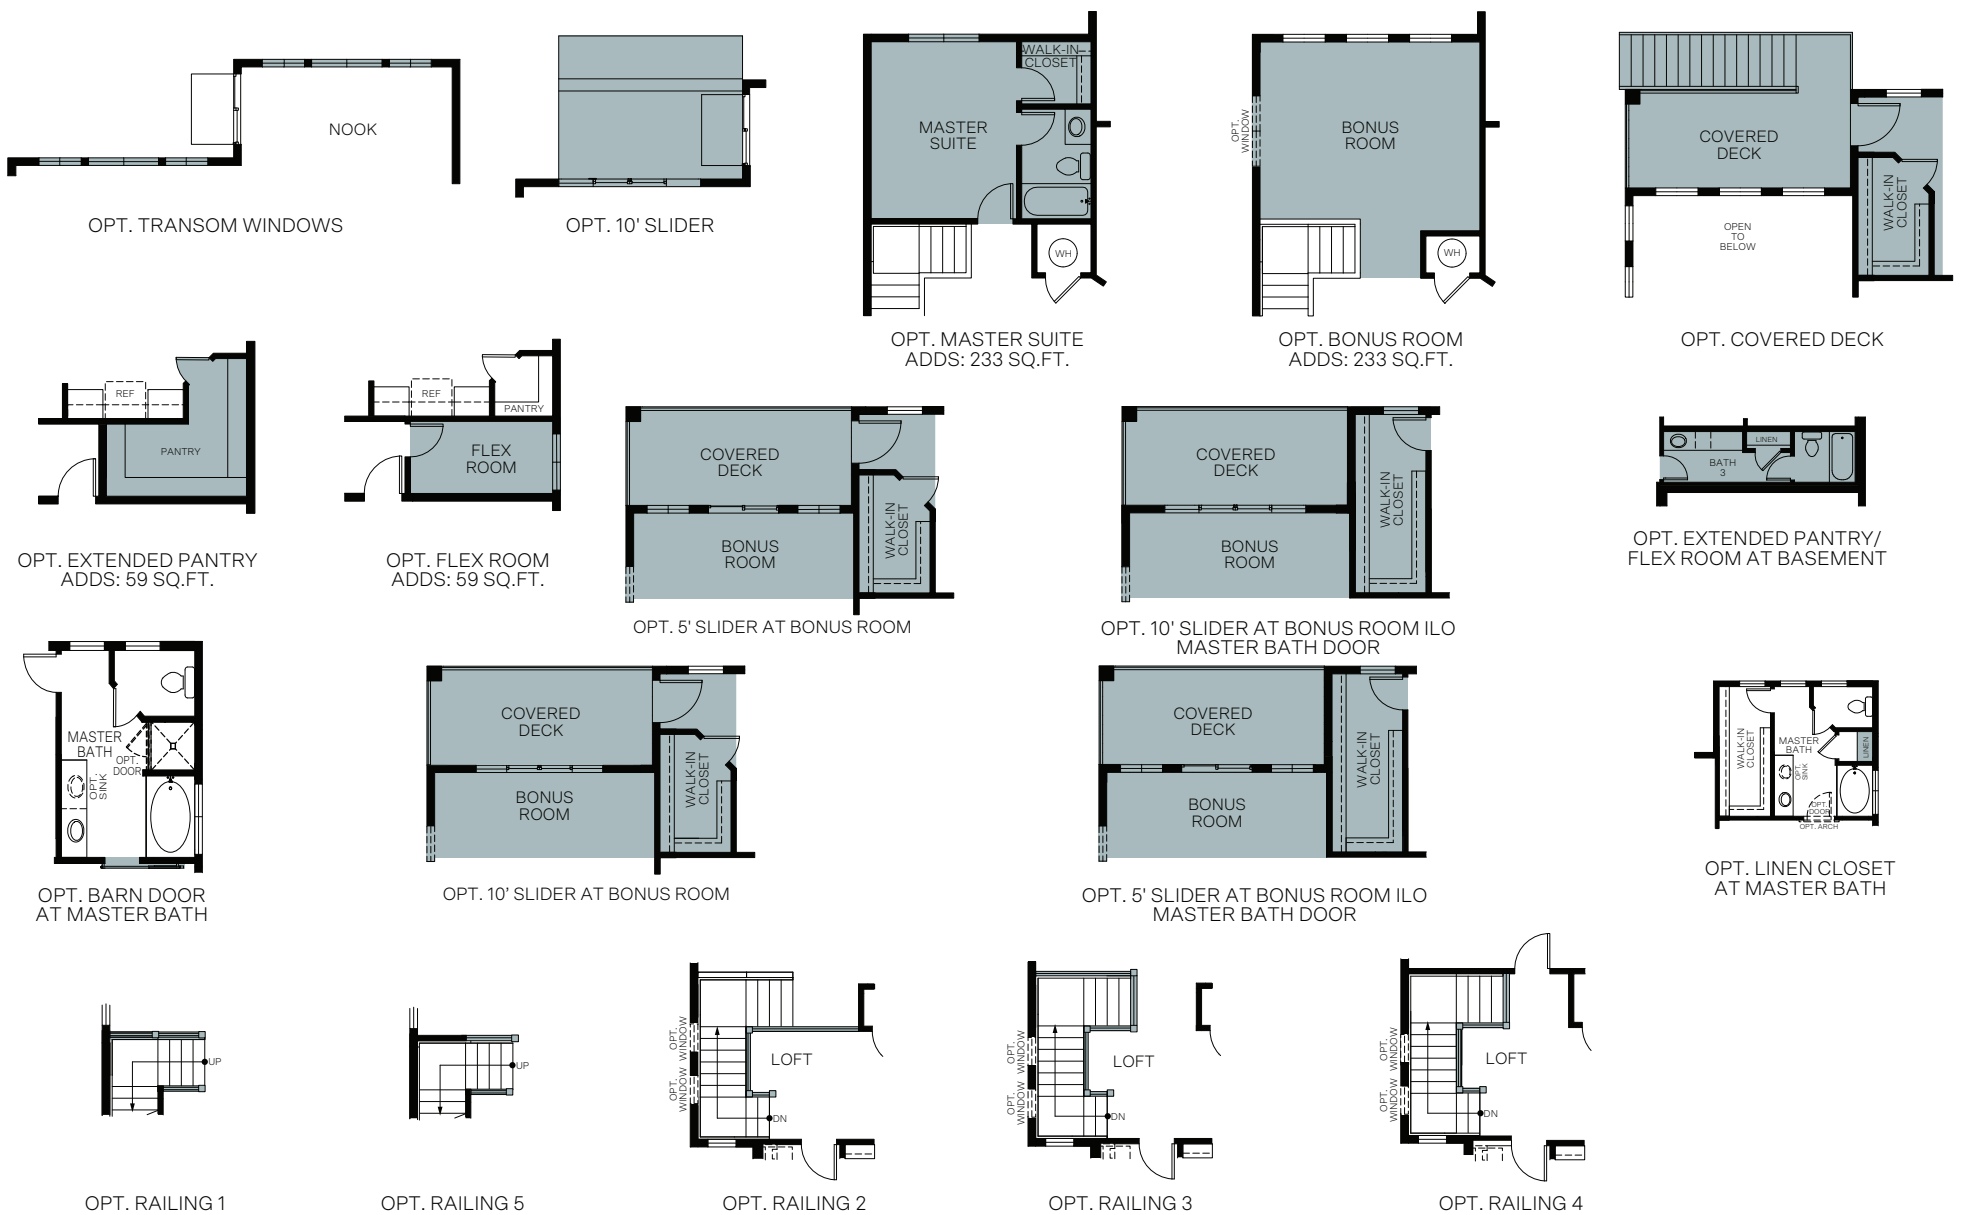

## At Sky Ranch

SYCAMORE

Farmhouse (B)

Traditional (A)

Prairie (D)

Woodside Homes reserves the right to change floor plans, features, elevations, prices, materials and specifications without notice. All square footages and measurements are approximate. Please see Sales Professional for full details. 05/2024