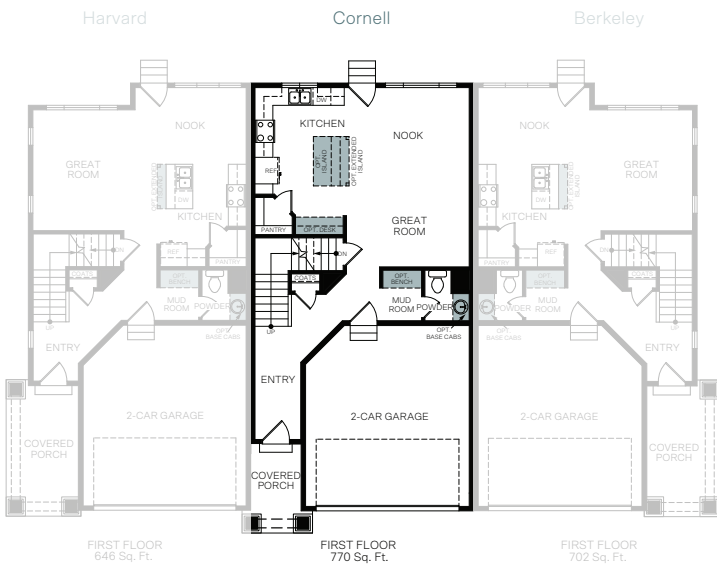

5 Plex

TWO-STORY 1,715 FINISHED SQ. FT.

BASEMENT
704 Sq. Ft.

FIRST FLOOR
717 Sq. Ft.

SECOND FLOOR
998 Sq. Ft.

FLOOR PLAN LAYOUT

3 PLEX

4 PLEX