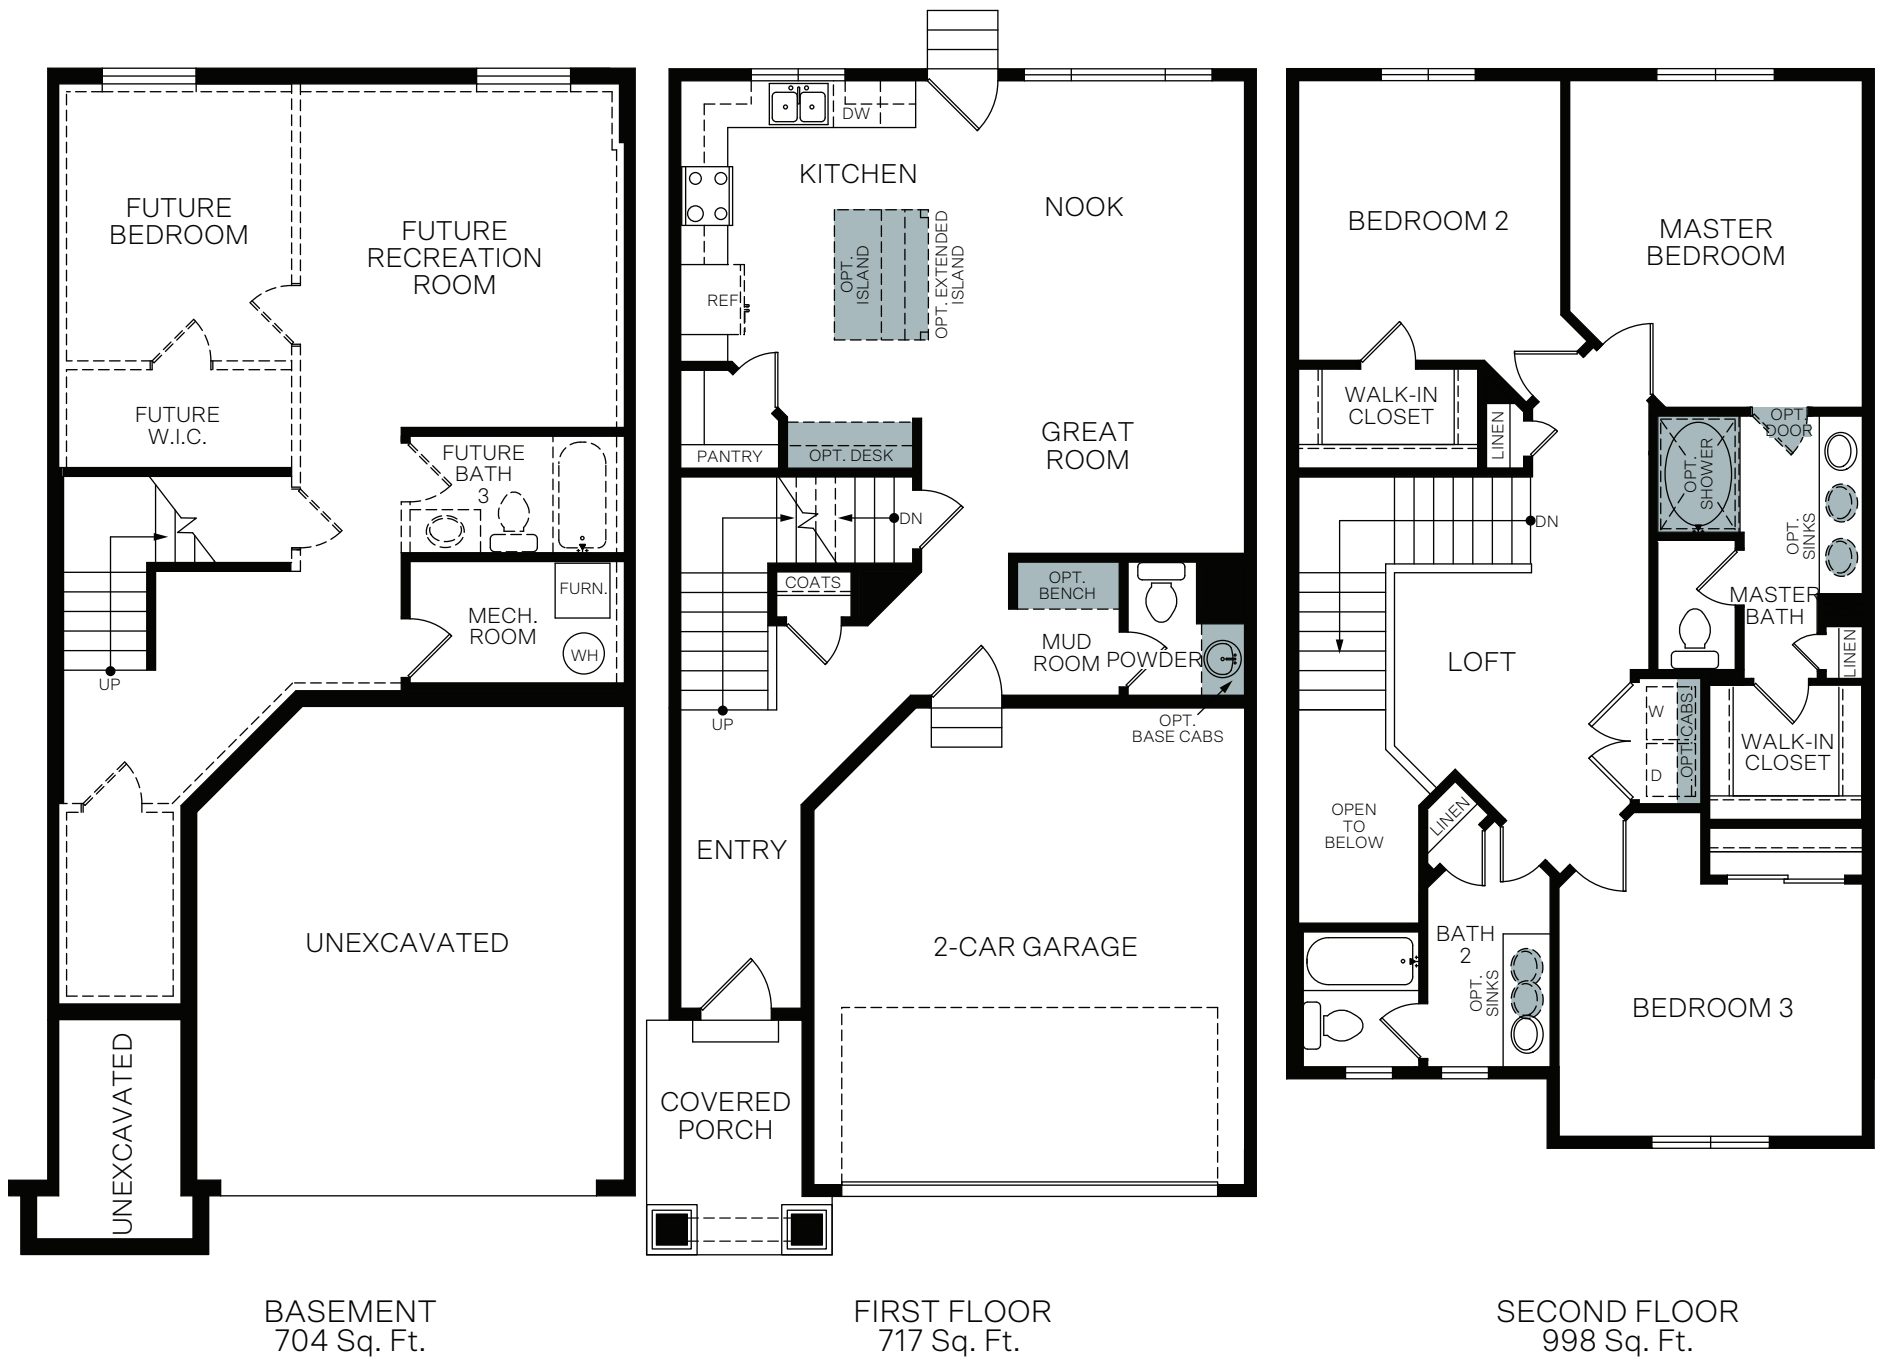

5 Plex

TWO-STORY 1,715 FINISHED SQ. FT.

BASEMENT
704 Sq. Ft.

FIRST FLOOR
717 Sq. Ft.

SECOND FLOOR
998 Sq. Ft.

FLOOR PLAN LAYOUT

3 PLEX

4 PLEX