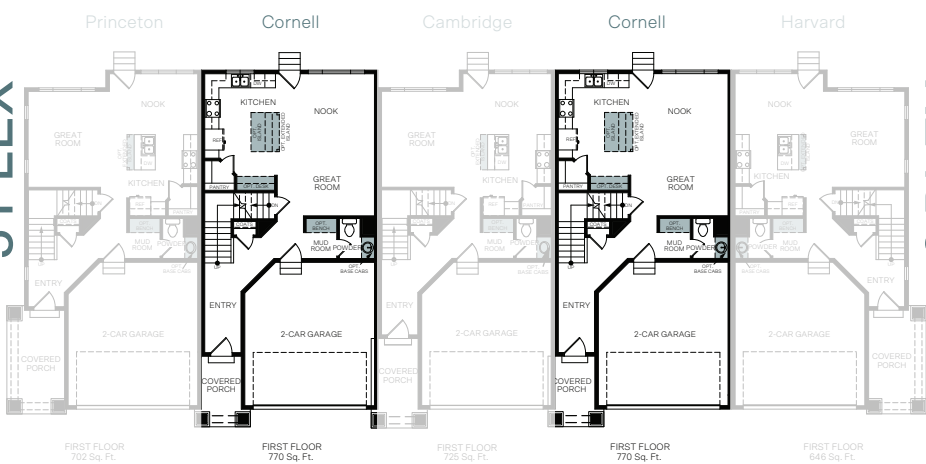

5 PLEX

6 PLEX