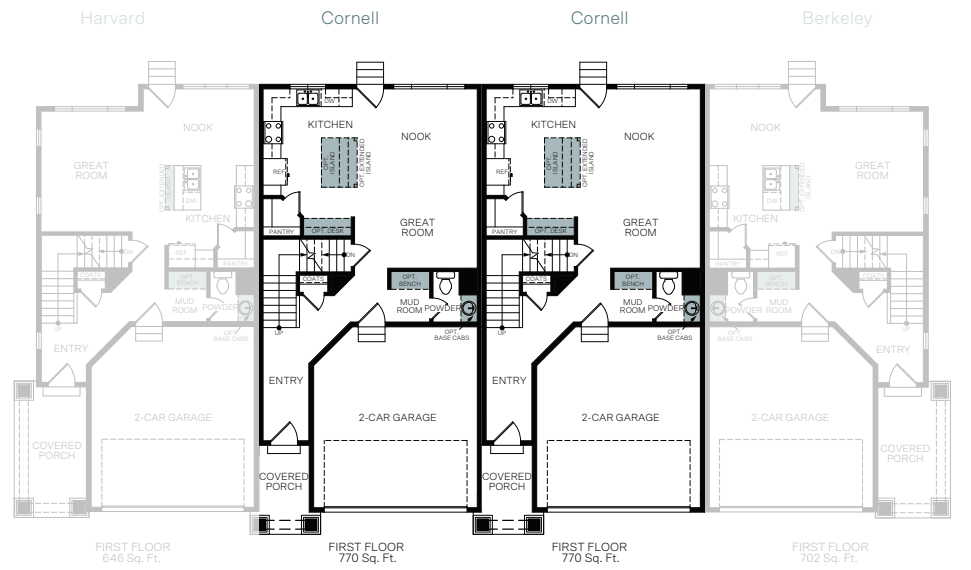

5 Plex

TWO-STORY 1,715 FINISHED SQ. FT.

BASEMENT
704 Sq. Ft.

FIRST FLOOR
717 Sq. Ft.

SECOND FLOOR
998 Sq. Ft.

FLOOR PLAN LAYOUT

3 PLEX

4 PLEX