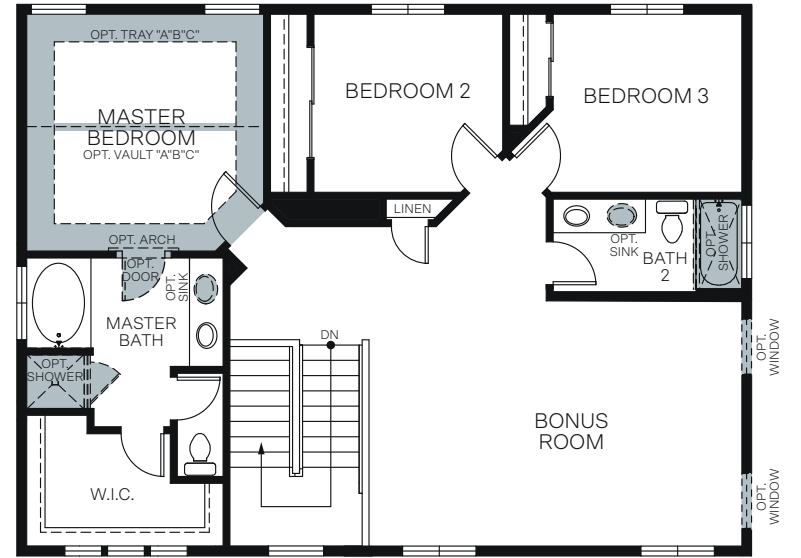

# Creekside At Shoreline

AMESBURY

Traditional (A)

Farmhouse (B)

Craftsman (C)

Prairie (D)

TWO-STORY 1,732 SQ. FT.

FIRST FLOOR  
910 Sq.Ft.

SECOND FLOOR  
822 Sq.Ft.

WoodsideHomes.com

Let's get you home.

# Creekside At Shoreline

AMESBURY WITH BONUS ROOM

Traditional (A)

Farmhouse (B)

Craftsman (C)

Prairie (D)

TWO-STORY 2,022 SQ. FT.

FIRST FLOOR  
910 Sq.Ft.

SECOND FLOOR  
822 Sq.Ft.