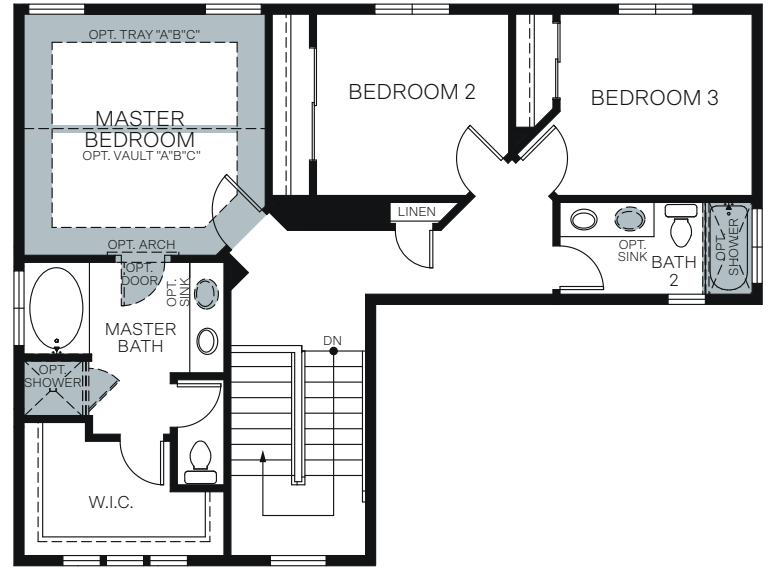

# Creekside At Shoreline

AMESBURY

Traditional (A)

Farmhouse (B)

Craftsman (C)

Prairie (D)

TWO-STORY 1,732 SQ. FT.

FIRST FLOOR  
910 Sq.Ft.

SECOND FLOOR  
822 Sq.Ft.

WoodsideHomes.com

Let's get you home.

# Creekside At Shoreline

AMESBURY WITH BONUS ROOM

Traditional (A)

Farmhouse (B)

Craftsman (C)

Prairie (D)

TWO-STORY 2,022 SQ. FT.

FIRST FLOOR  
910 Sq.Ft.

SECOND FLOOR  
822 Sq.Ft.