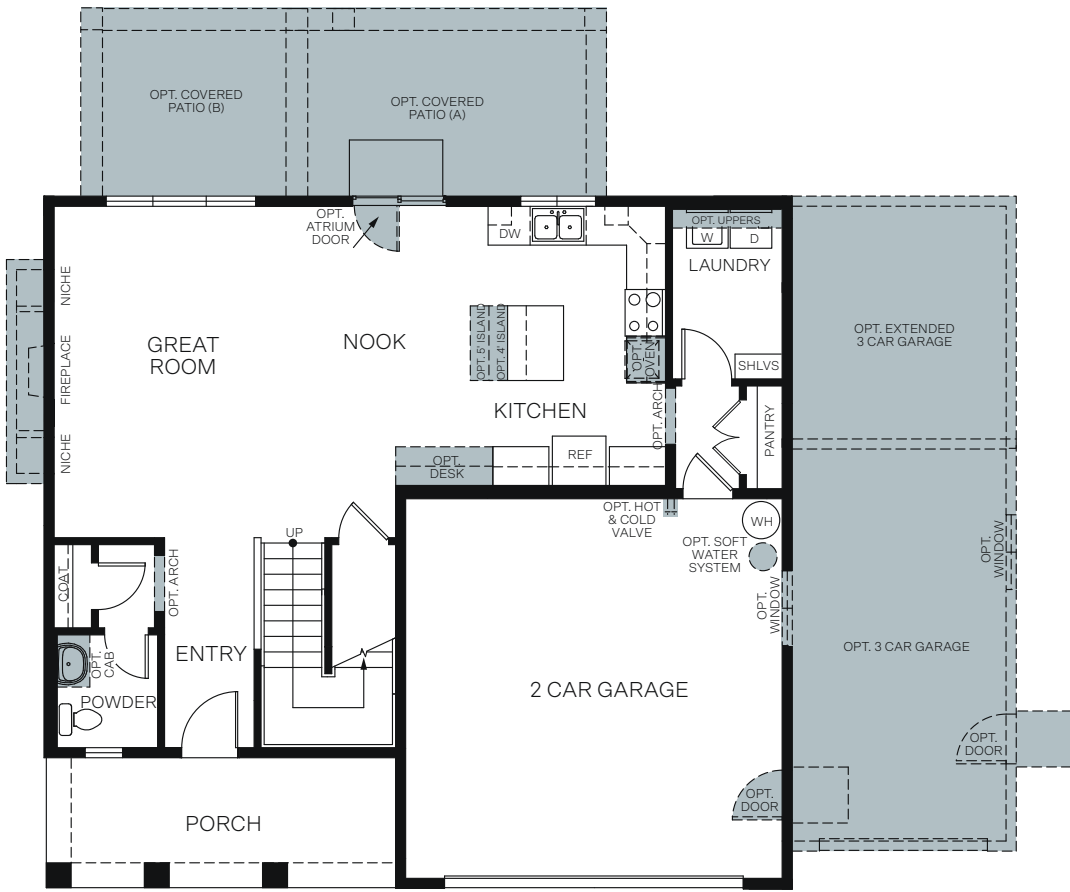

# Creekside At Shoreline

AMESBURY

Traditional (A)

Farmhouse (B)

Craftsman (C)

Prairie (D)

TWO-STORY 1,732 SQ. FT.

FIRST FLOOR  
910 Sq.Ft.

SECOND FLOOR  
822 Sq.Ft.

WoodsideHomes.com

Let's get you home.

# Creekside At Shoreline

AMESBURY WITH BONUS ROOM

Traditional (A)

Farmhouse (B)

Craftsman (C)

Prairie (D)

TWO-STORY 2,022 SQ. FT.

FIRST FLOOR  
910 Sq.Ft.

SECOND FLOOR  
822 Sq.Ft.