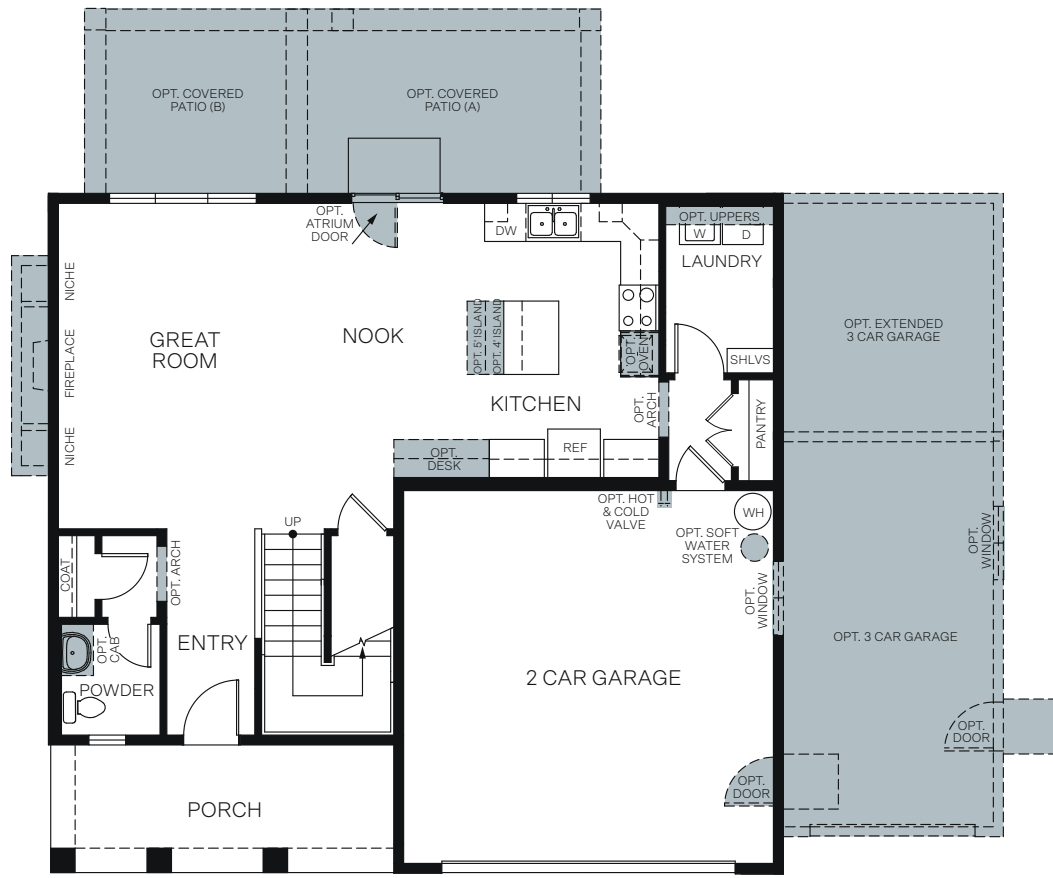

# Creekside At Shoreline

AMESBURY

Traditional (A)

Farmhouse (B)

Craftsman (C)

Prairie (D)

TWO-STORY 1,732 SQ. FT.

FIRST FLOOR  
910 Sq.Ft.

SECOND FLOOR  
822 Sq.Ft.

WoodsideHomes.com

Let's get you home.

# Creekside At Shoreline

AMESBURY WITH BONUS ROOM

Traditional (A)

Farmhouse (B)

Craftsman (C)

Prairie (D)

TWO-STORY 2,022 SQ. FT.

FIRST FLOOR  
910 Sq.Ft.

SECOND FLOOR  
822 Sq.Ft.