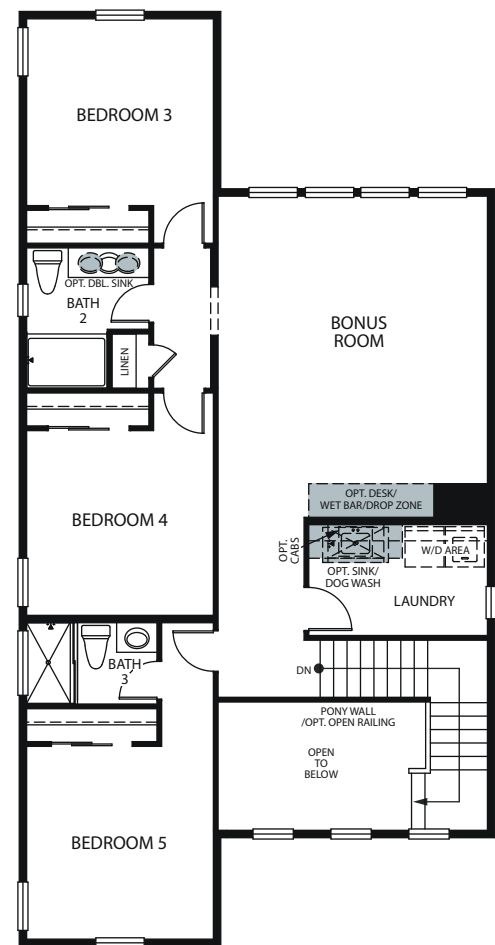

WoodsideHomes.com

Let's get you home.

The Acres

At Copper Heights

MAGNOLIA 5056

A - Cottage

B - Craftsman

C - Farmhouse

TWO STORY 3,370 - 3,565 SQ. FT.

FIRST FLOOR

SECOND FLOOR

OPT. CALIFORNIA ROOM WITH LARGE SLIDER

OPT. SPA LIKE OWNER'S BATHROOM ILO TANDEM GARAGE +148 SQ. Ft.

OPT. WALK-IN SHOWER AT OWNER'S BATH

OPT. BACK KITCHEN ILO SUPER PANTRY

OPT. EXERCISE/ NURSERY ILO TANDEM +152 Sq. Ft.

OPT. GAME ROOM ILO TANDEM +175 Sq. Ft.

OPT. HOBBY ILO TANDEM +195 Sq. Ft.