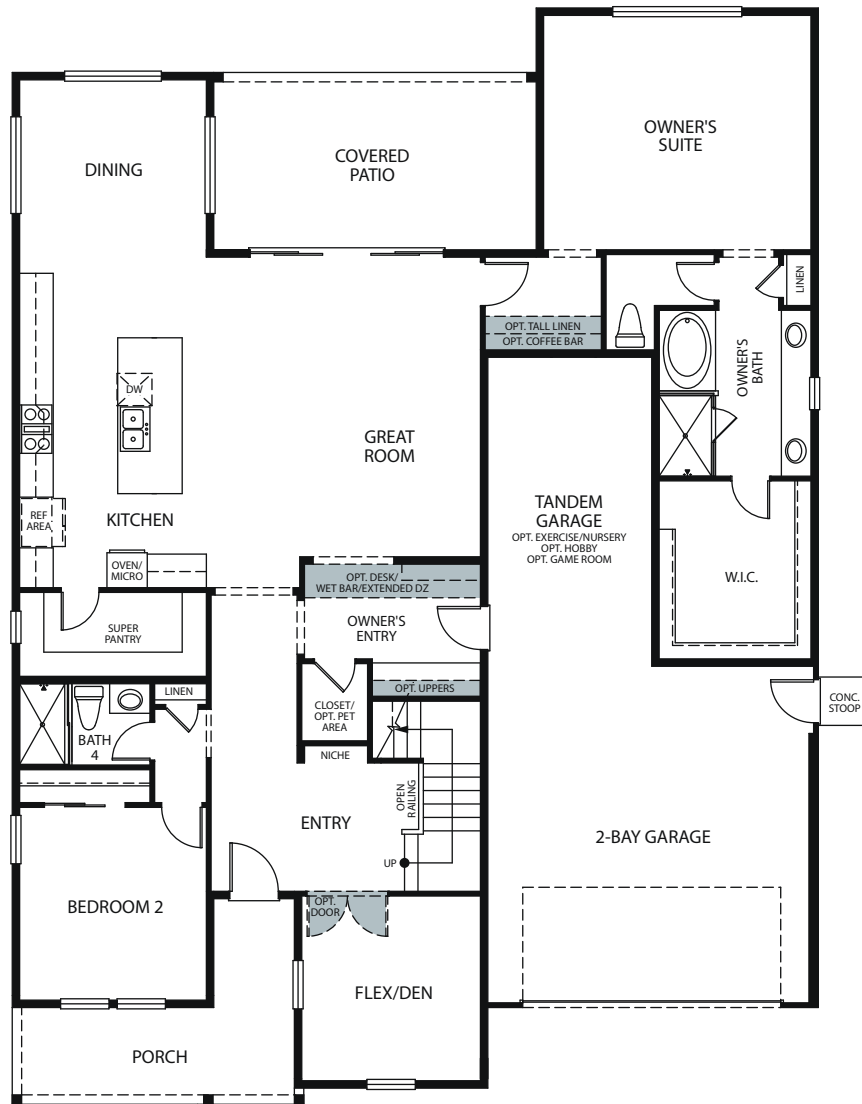

WoodsideHomes.com

Let's get you home.

The Acres

At Copper Heights

MAGNOLIA 5056

A - Cottage

B - Craftsman

C - Farmhouse

TWO STORY 3,370 - 3,565 SQ. FT.

FIRST FLOOR

SECOND FLOOR

OPT. CALIFORNIA ROOM WITH LARGE SLIDER

OPT. SPA LIKE OWNER'S BATHROOM ILO TANDEM GARAGE +148 SQ. Ft.

OPT. WALK-IN SHOWER AT OWNER'S BATH

OPT. BACK KITCHEN ILO SUPER PANTRY

OPT. EXERCISE/ NURSERY ILO TANDEM +152 Sq. Ft.

OPT. GAME ROOM ILO TANDEM +175 Sq. Ft.

OPT. HOBBY ILO TANDEM +195 Sq. Ft.