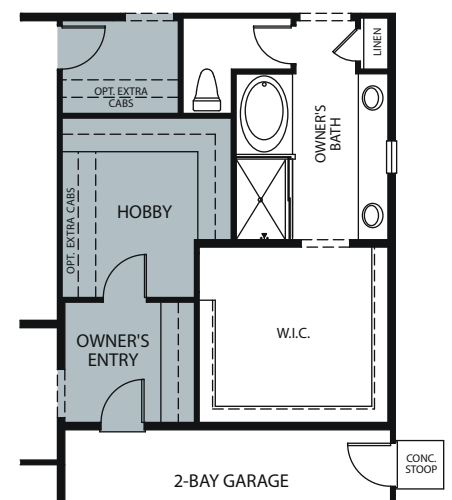

TWO STORY 3,370 - 3,565 SQ. FT.

FIRST FLOOR

SECOND FLOOR

OPT. CALIFORNIA ROOM WITH LARGE SLIDER

OPT. SPA LIKE OWNER'S BATHROOM ILO TANDEM GARAGE +148 SQ. Ft.

OPT. WALK-IN SHOWER AT OWNER'S BATH

OPT. BACK KITCHEN ILO SUPER PANTRY

OPT. EXERCISE/ NURSERY ILO TANDEM +152 Sq. Ft.

OPT. GAME ROOM ILO TANDEM +175 Sq. Ft.

OPT. HOBBY ILO TANDEM +195 Sq. Ft.