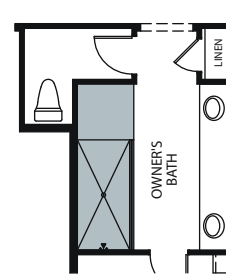

TWO STORY 3,370 - 3,565 SQ. FT.

FIRST FLOOR

SECOND FLOOR

OPT. CALIFORNIA ROOM WITH LARGE SLIDER

OPT. SPA LIKE OWNER'S BATHROOM ILO TANDEM GARAGE +148 SQ. Ft.

OPT. WALK-IN SHOWER AT OWNER'S BATH

OPT. BACK KITCHEN ILO SUPER PANTRY

OPT. EXERCISE/ NURSERY ILO TANDEM +152 Sq. Ft.

OPT. GAME ROOM ILO TANDEM +175 Sq. Ft.

OPT. HOBBY ILO TANDEM +195 Sq. Ft.