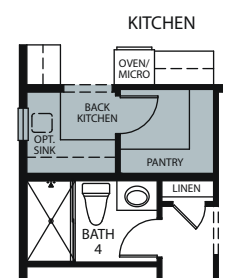

TWO STORY 3,370 - 3,565 SQ. FT.

FIRST FLOOR

SECOND FLOOR

OPT. CALIFORNIA ROOM WITH LARGE SLIDER

OPT. SPA LIKE OWNER'S BATHROOM ILO TANDEM GARAGE +148 SQ. Ft.

OPT. WALK-IN SHOWER AT OWNER'S BATH

OPT. BACK KITCHEN ILO SUPER PANTRY

OPT. EXERCISE/ NURSERY ILO TANDEM +152 Sq. Ft.

OPT. GAME ROOM ILO TANDEM +175 Sq. Ft.

OPT. HOBBY ILO TANDEM +195 Sq. Ft.