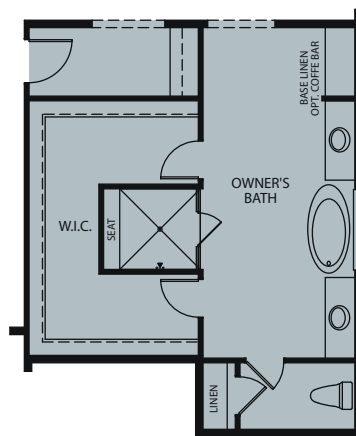

TWO STORY 3,370 - 3,565 SQ. FT.

FIRST FLOOR

SECOND FLOOR

OPT. CALIFORNIA ROOM WITH LARGE SLIDER

OPT. SPA LIKE OWNER'S BATHROOM ILO TANDEM GARAGE +148 SQ. Ft.

OPT. WALK-IN SHOWER AT OWNER'S BATH

OPT. BACK KITCHEN ILO SUPER PANTRY

OPT. EXERCISE/ NURSERY ILO TANDEM +152 Sq. Ft.

OPT. GAME ROOM ILO TANDEM +175 Sq. Ft.

OPT. HOBBY ILO TANDEM +195 Sq. Ft.