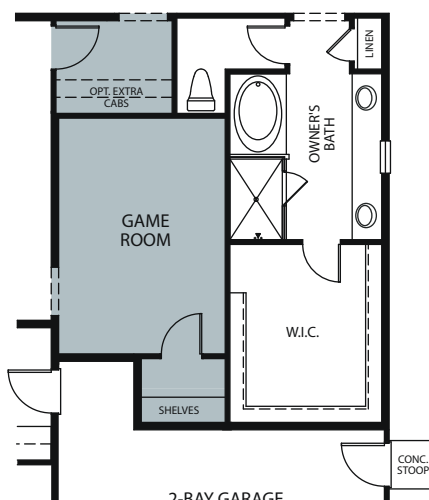

TWO STORY 3,370 - 3,565 SQ. FT.

FIRST FLOOR

SECOND FLOOR

OPT. CALIFORNIA ROOM WITH LARGE SLIDER

OPT. SPA LIKE OWNER'S BATHROOM ILO TANDEM GARAGE +148 SQ. Ft.

OPT. WALK-IN SHOWER AT OWNER'S BATH

OPT. BACK KITCHEN ILO SUPER PANTRY

OPT. EXERCISE/ NURSERY ILO TANDEM +152 Sq. Ft.

OPT. GAME ROOM ILO TANDEM +175 Sq. Ft.

OPT. HOBBY ILO TANDEM +195 Sq. Ft.