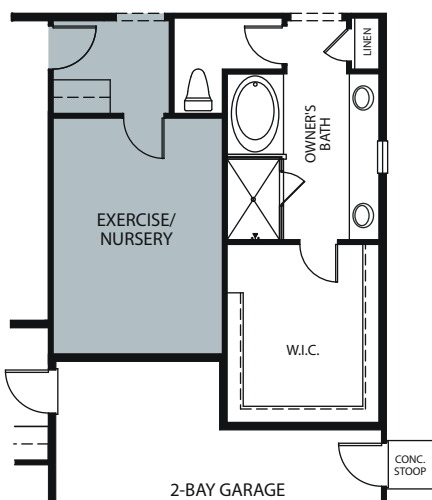

TWO STORY 3,370 - 3,565 SQ. FT.

FIRST FLOOR

SECOND FLOOR

OPT. CALIFORNIA ROOM WITH LARGE SLIDER

OPT. SPA LIKE OWNER'S BATHROOM ILO TANDEM GARAGE +148 SQ. Ft.

OPT. WALK-IN SHOWER AT OWNER'S BATH

OPT. BACK KITCHEN ILO SUPER PANTRY

OPT. EXERCISE/ NURSERY ILO TANDEM +152 Sq. Ft.

OPT. GAME ROOM ILO TANDEM +175 Sq. Ft.

OPT. HOBBY ILO TANDEM +195 Sq. Ft.