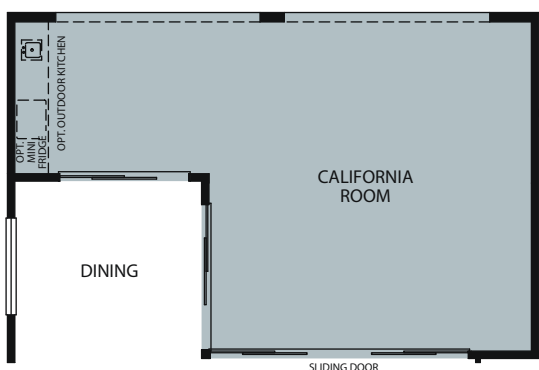

TWO STORY 3,370 - 3,565 SQ. FT.

FIRST FLOOR

SECOND FLOOR

OPT. CALIFORNIA ROOM WITH LARGE SLIDER

OPT. SPA LIKE OWNER'S BATHROOM ILO TANDEM GARAGE +148 SQ. Ft.

OPT. WALK-IN SHOWER AT OWNER'S BATH

OPT. BACK KITCHEN ILO SUPER PANTRY

OPT. EXERCISE/ NURSERY ILO TANDEM +152 Sq. Ft.

OPT. GAME ROOM ILO TANDEM +175 Sq. Ft.

OPT. HOBBY ILO TANDEM +195 Sq. Ft.