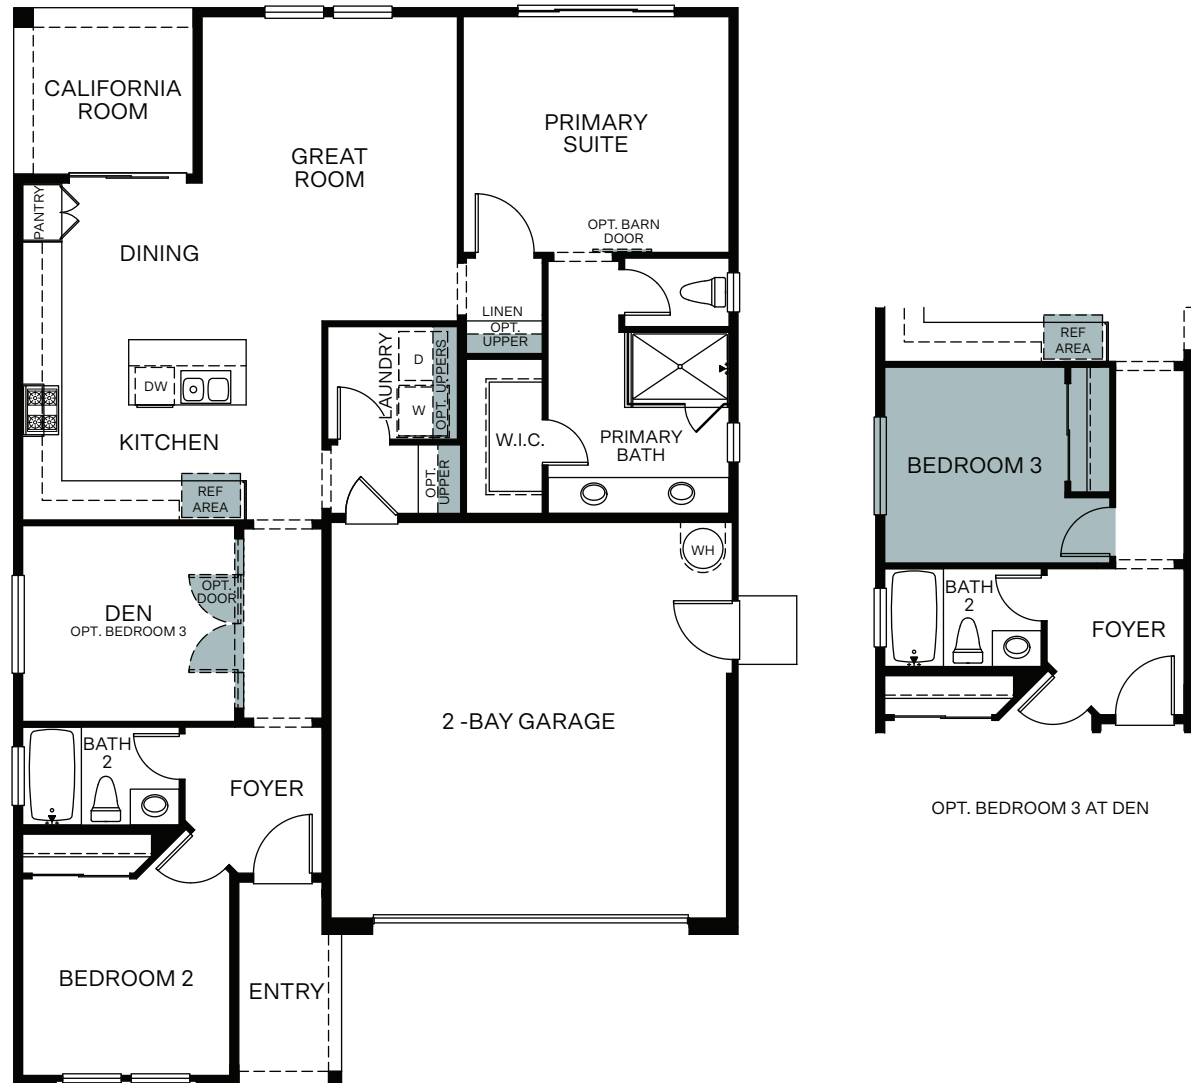

Ovation

At Riverstone

MINA 3710

SINGLE STORY 1,312 SQ. FT.

FLOOR PLAN

Woodside Homes reserves the right to change floor plans, features, elevations, prices, materials and specifications without notice. All square footages and measurements are approximate. Please see Sales Professional for full details. December 2024.
 Woodside Homes of Fresno Inc CA DRE#01486712; Responsible Broker: Matt Smith
 CA DRE# 02031520